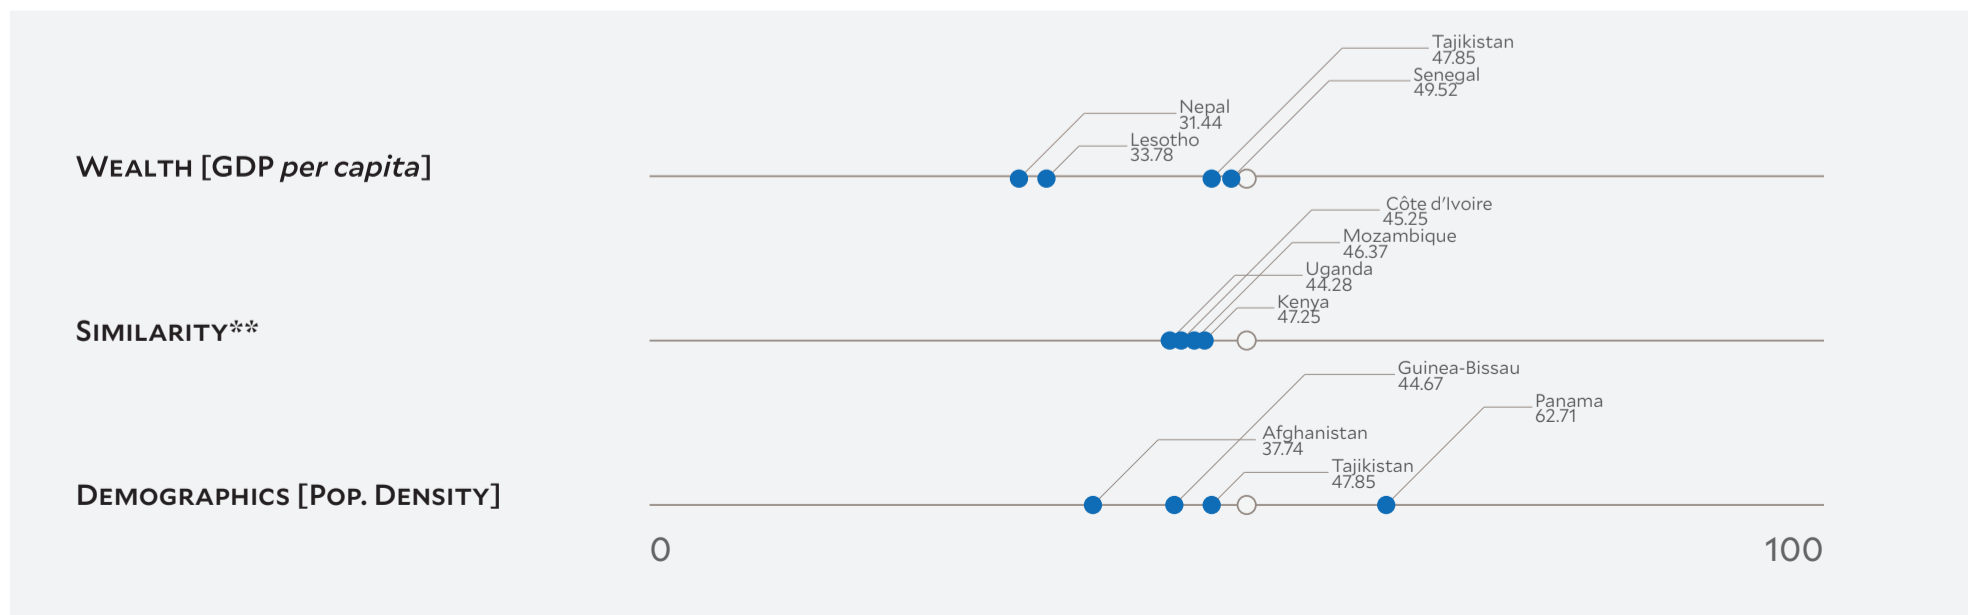

Country Profile TANZANIA

2018 EPI Country Rank (out of 180)

119

EPI Score [0=worst, 100=best]

50.83

Population (millions) **55.6**

Land Area (sq. km) **885,800**

GDP (PPP 2011\$ billions) **139.4**

GDP *per capita* **2,508**

SDG Index* **52.1**

Country Scorecard

Peer Comparisons

* Sustainable Development Goals Index. ** Based on k-nearest neighbors algorithm