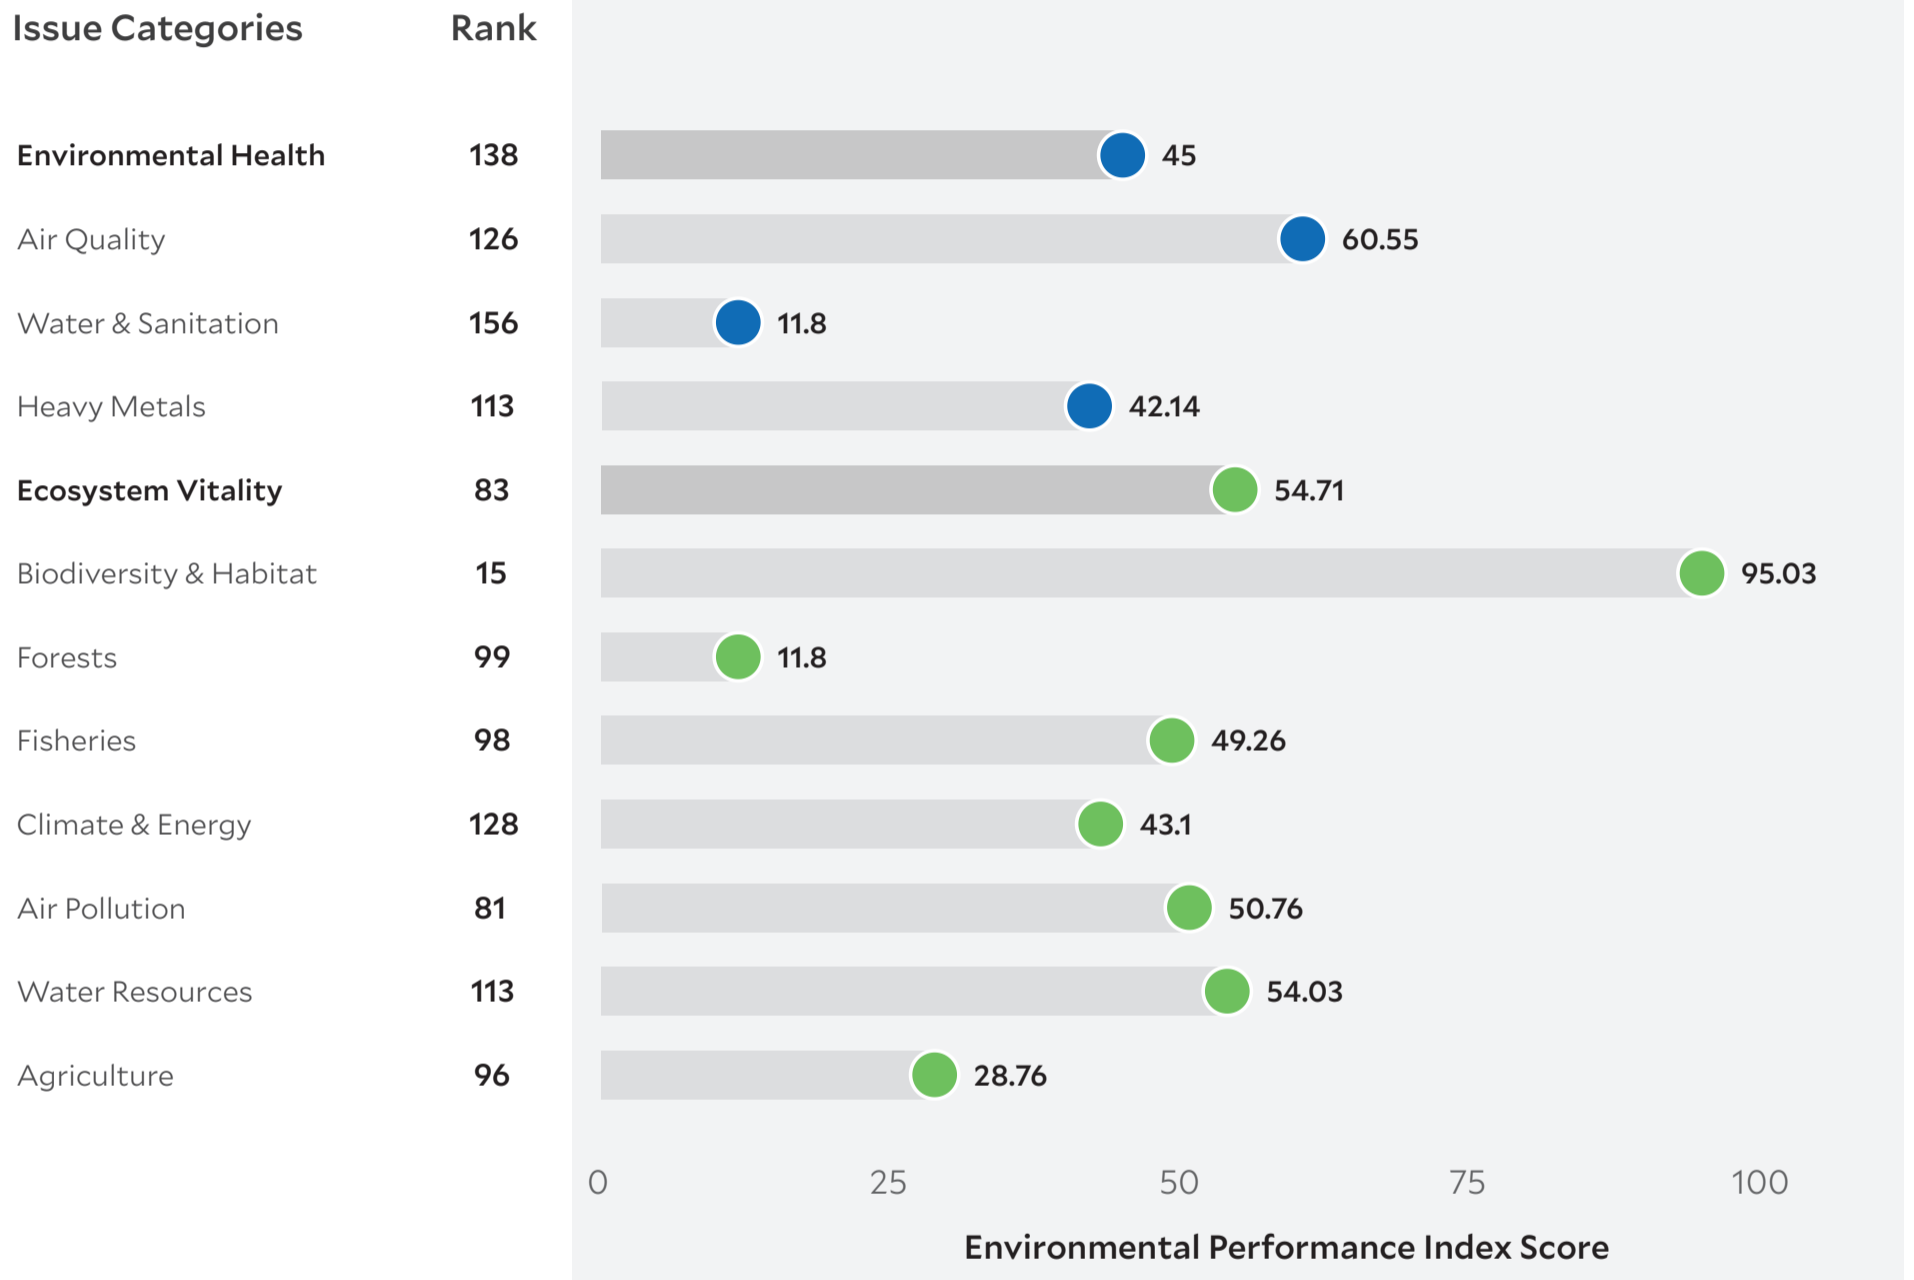

Country Profile TANZANIA

2018 EPI Country Rank (out of 180)

119

EPI Score [0=worst, 100=best]

50.83

Population (millions) **55.6**

Land Area (sq. km) **885,800**

GDP (PPP 2011\$ billions) **139.4**

GDP *per capita* **2,508**

SDG Index* **52.1**

Country Scorecard

Peer Comparisons

* Sustainable Development Goals Index. ** Based on k-nearest neighbors algorithm