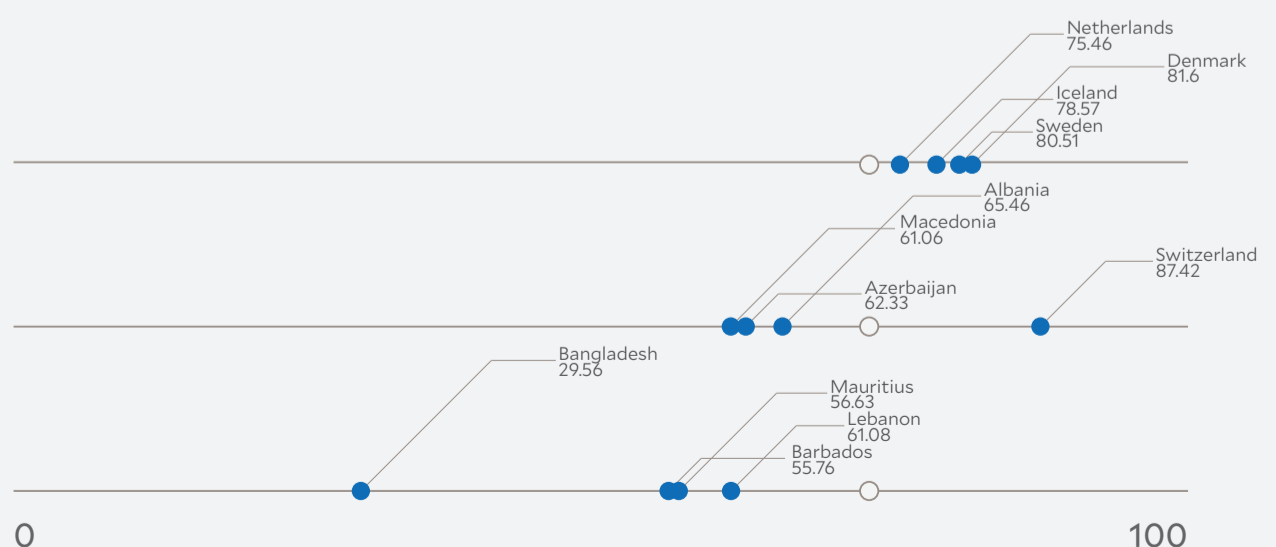

83

Agriculture

76

Peer Comparisons

WEALTH [GDP per capita]

SIMILARITY**

DEMOGRAPHICS [POP. DENSITY]

* Sustainable Development Goals Index. ** Based on k-nearest neighbors algorithm