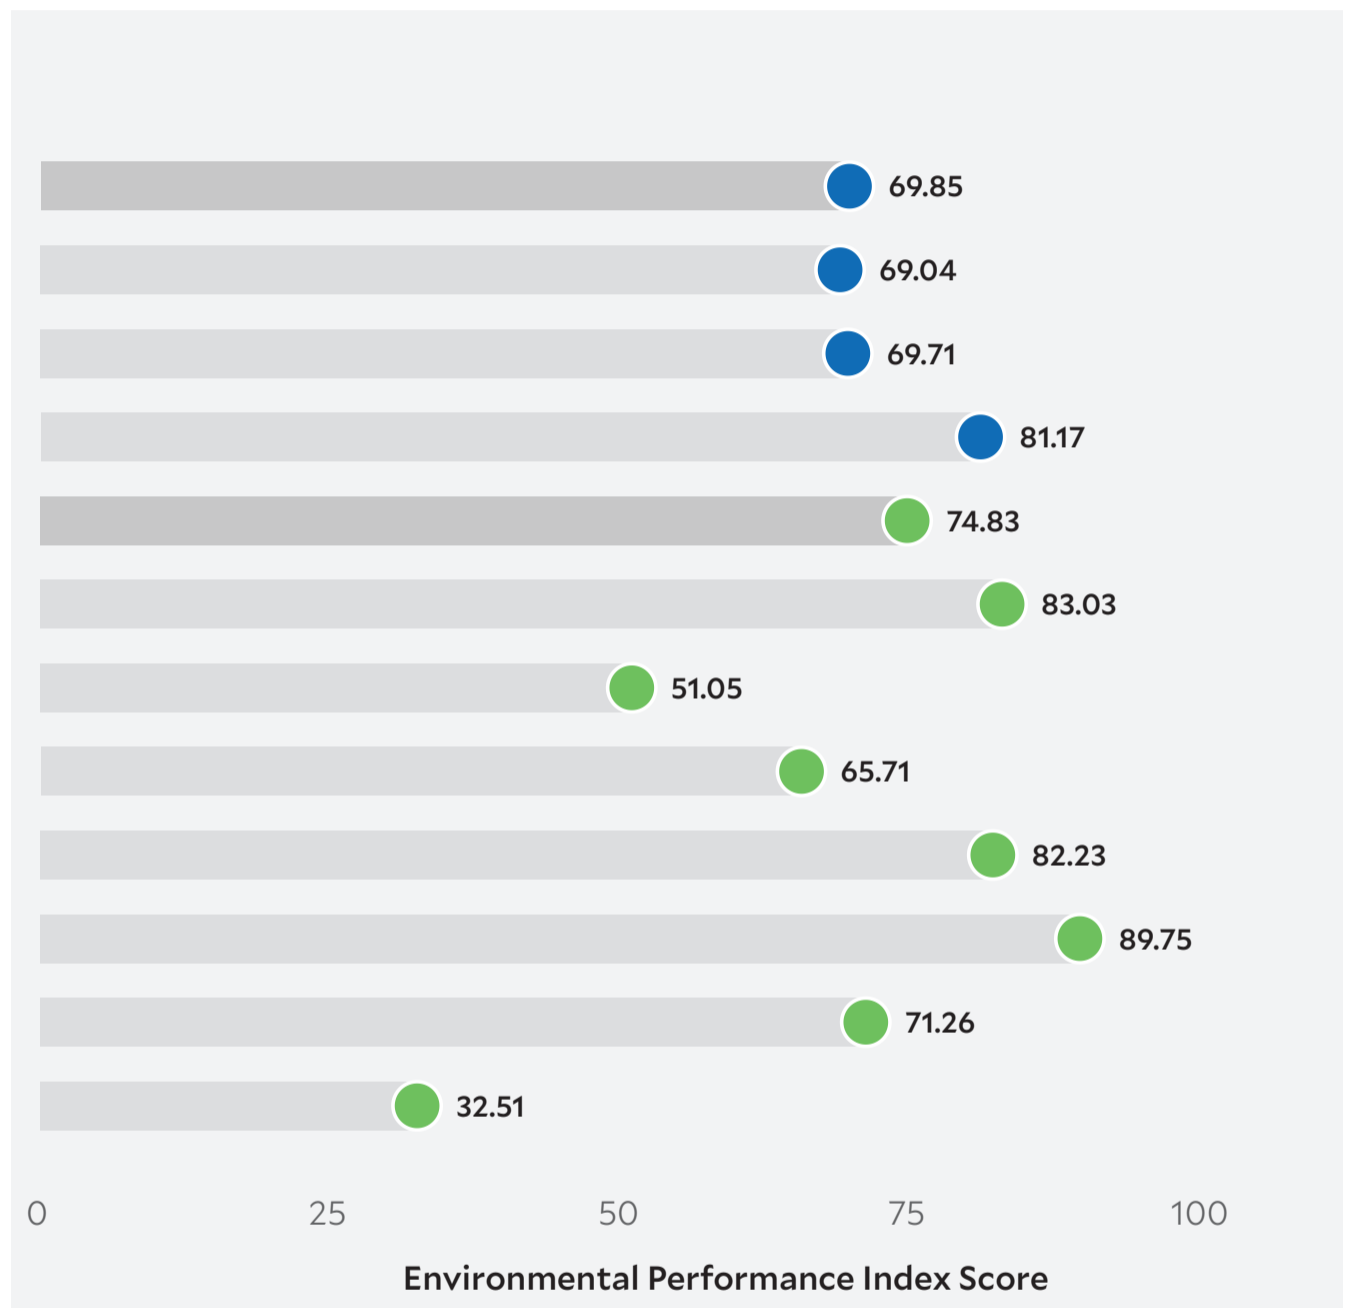

Country Scorecard

Issue Categories

Rank

Environmental Health

64

Air Quality

86

Water & Sanitation

41

Heavy Metals

28

Ecosystem Vitality

4

Biodiversity & Habitat

70

Forests

18

Fisheries

30

Climate & Energy

4

Air Pollution

9

Water Resources

83

Agriculture

76

Peer Comparisons

WEALTH [GDP per capita]

SIMILARITY**

DEMOGRAPHICS [POP. DENSITY]

* Sustainable Development Goals Index. ** Based on k-nearest neighbors algorithm