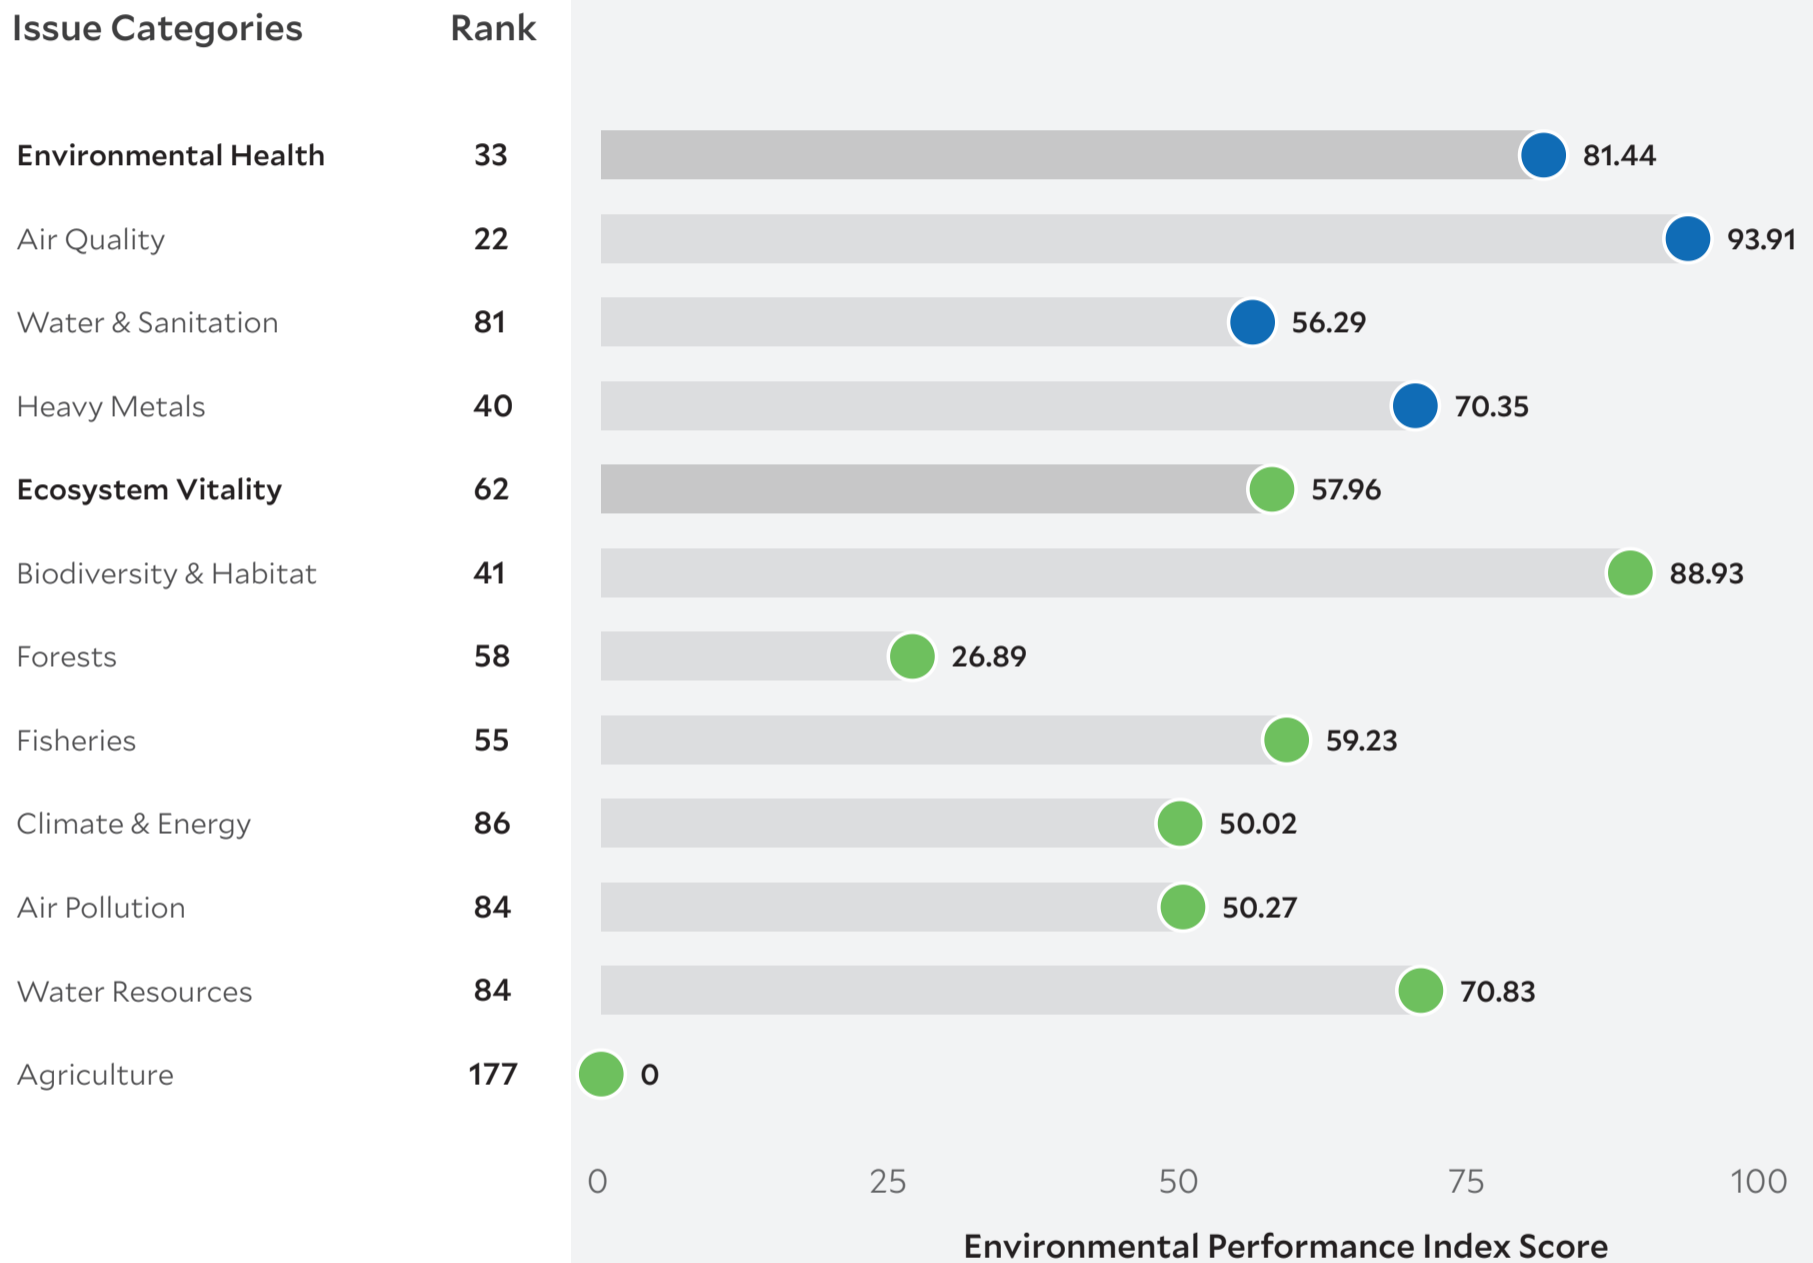

# Country Profile

## TRINIDAD AND TOBAGO

2018 EPI Country Rank (out of 180)

**35**

EPI Score [0=worst, 100=best]

**67.36**

Population (millions)	1.4
Land Area (sq. km)	5,130
GDP (PPP 2011\$ billions)	41.6
GDP <i>per capita</i>	30,465
SDG Index*	69.1

## Country Scorecard

## Peer Comparisons

\* Sustainable Development Goals Index. \*\* Based on k-nearest neighbors algorithm