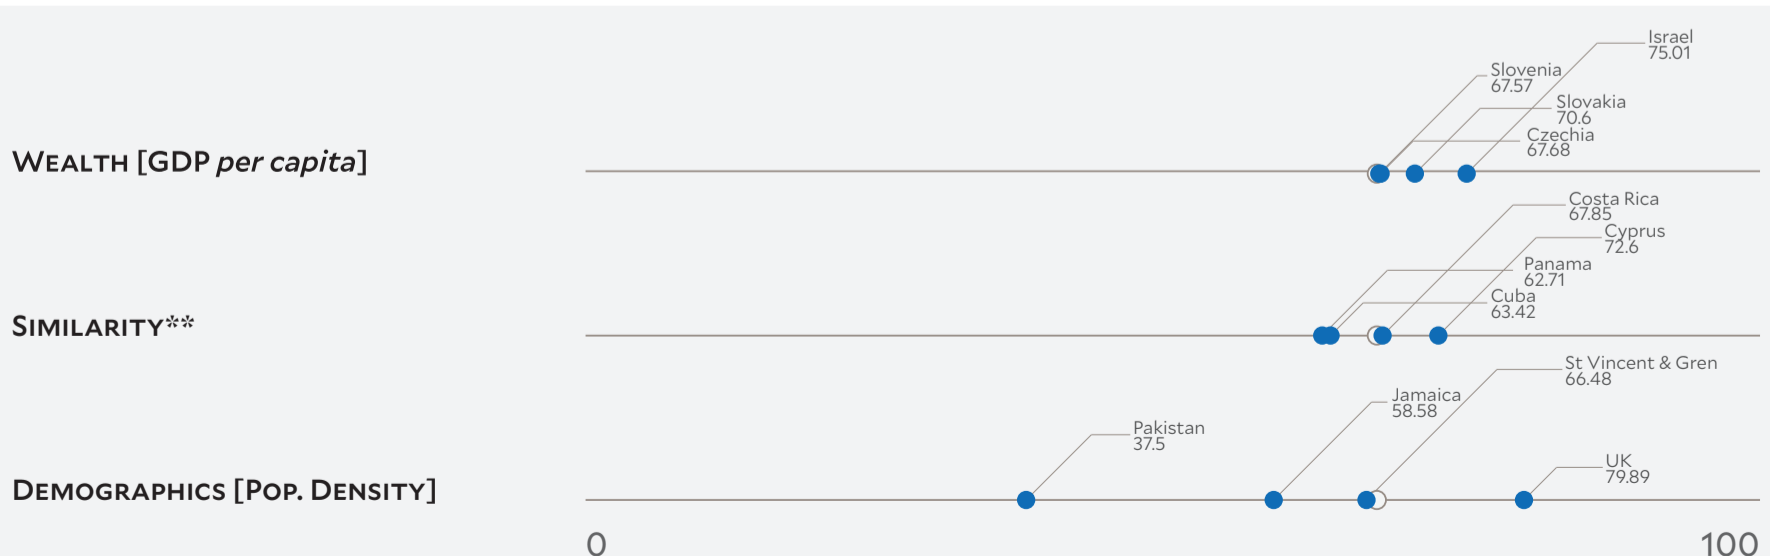

# Country Profile

## TRINIDAD AND TOBAGO

2018 EPI Country Rank (out of 180)

**35**

EPI Score [0=worst, 100=best]

**67.36**

Population (millions)	1.4
Land Area (sq. km)	5,130
GDP (PPP 2011\$ billions)	41.6
GDP <i>per capita</i>	30,465
SDG Index*	69.1

## Country Scorecard

## Peer Comparisons

\* Sustainable Development Goals Index. \*\* Based on k-nearest neighbors algorithm