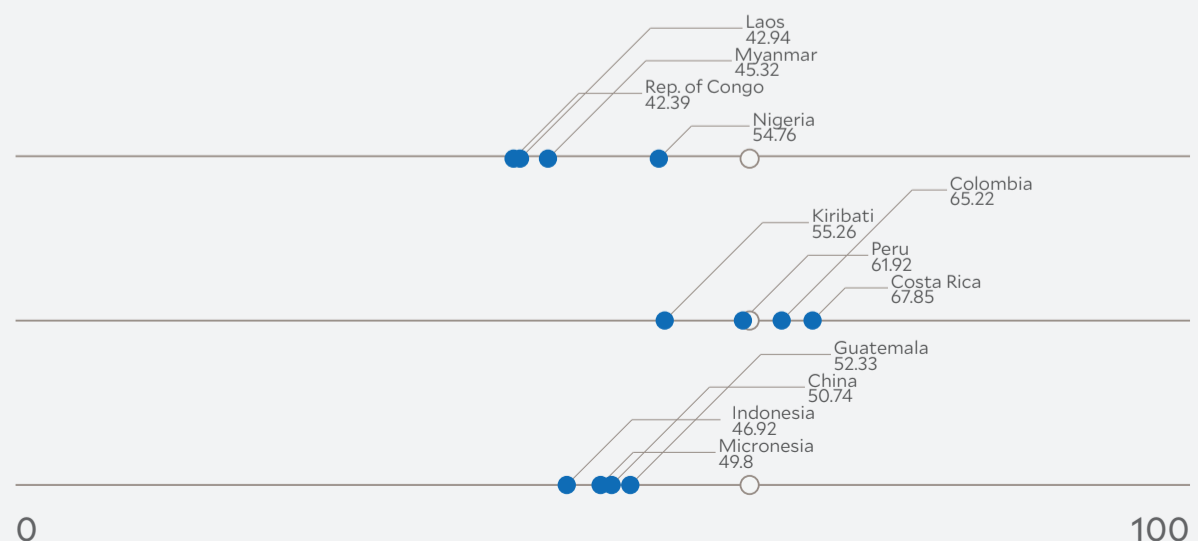

58.45

Agriculture

138

17.69

0 25 50 75 100

Environmental Performance Index Score

Peer Comparisons

WEALTH [GDP *per capita*]

SIMILARITY**

DEMOGRAPHICS [POP. DENSITY]

* Sustainable Development Goals Index. ** Based on k-nearest neighbors algorithm