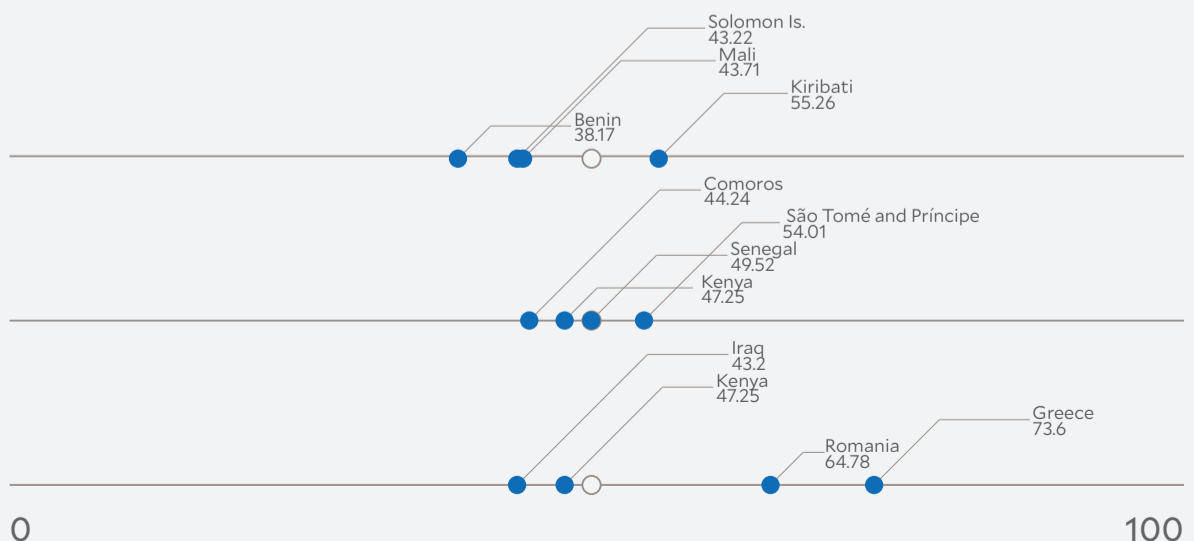

92

29.38

0 25 50 75 100

Environmental Performance Index Score

Peer Comparisons

WEALTH [GDP *per capita*]

SIMILARITY**

DEMOGRAPHICS [POP. DENSITY]

* Sustainable Development Goals Index. ** Based on k-nearest neighbors algorithm