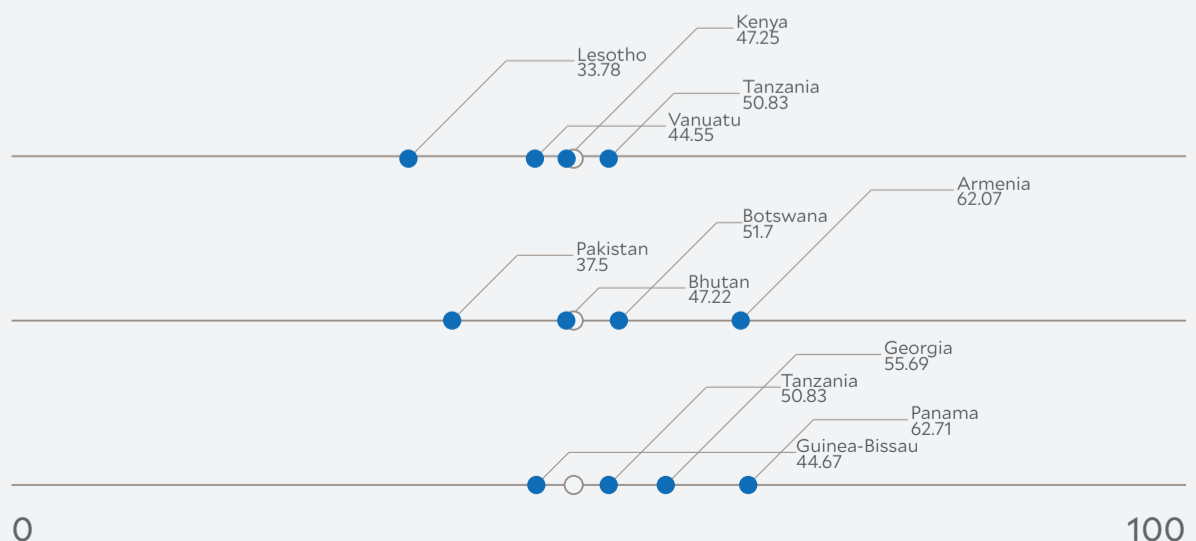

58.85

Agriculture

65

33.47

0 25 50 75 100

Environmental Performance Index Score

Peer Comparisons

WEALTH [GDP *per capita*]

SIMILARITY**

DEMOGRAPHICS [POP. DENSITY]

* Sustainable Development Goal Index ** Based on k-nearest neighbors algorithm