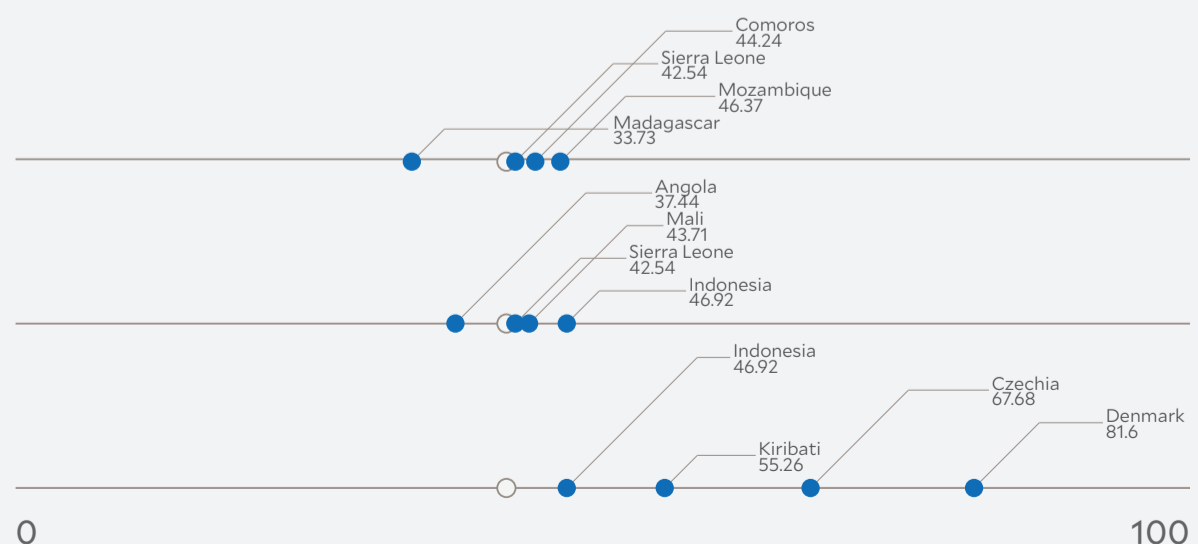

27.3

0 25 50 75 100

Environmental Performance Index Score

Peer Comparisons

WEALTH [GDP *per capita*]

SIMILARITY**

DEMOGRAPHICS [POP. DENSITY]

* Sustainable Development Goals Index. ** Based on k-nearest neighbors algorithm