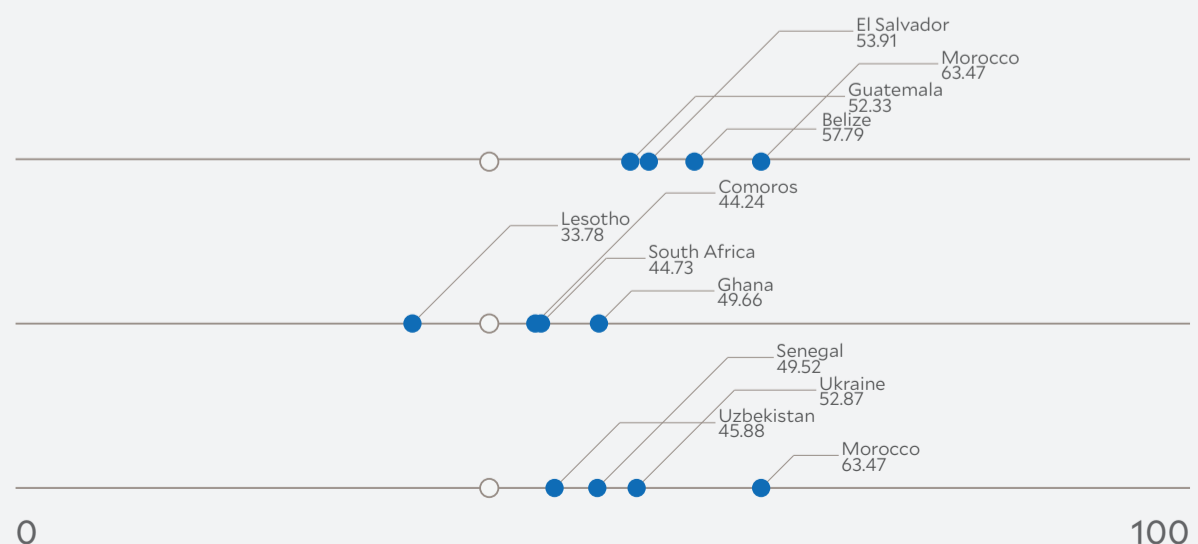

48.33

Water Resources

99

64.23

Agriculture

77

32.45

0 25 50 75 100

Environmental Performance Index Score

Peer Comparisons

WEALTH [GDP *per capita*]

SIMILARITY**

DEMOGRAPHICS [POP. DENSITY]

* Sustainable Development Goals Index. ** Based on k-nearest neighbors algorithm