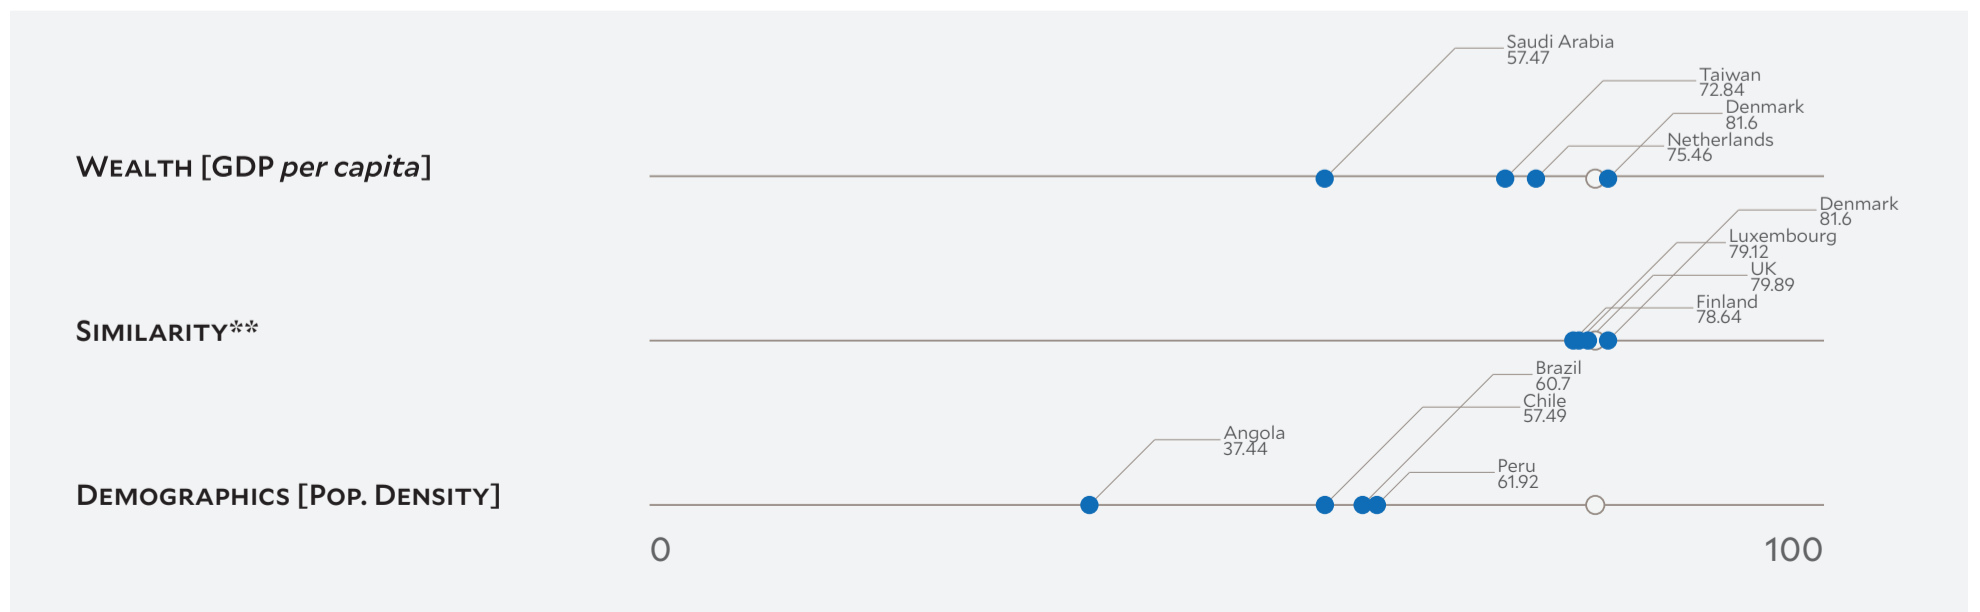

Country Profile

SWEDEN

2018 EPI Country Rank (out of 180)

5

EPI Score [0=worst, 100=best]

80.51

Population (millions) **9.9**

Land Area (sq. km) **407,310**

GDP (PPP 2011\$ billions) **462.1**

GDP *per capita* **46,662**

SDG Index* **85.6**

Country Scorecard

Peer Comparisons

* Sustainable Development Goals Index. ** Based on k-nearest neighbors algorithm