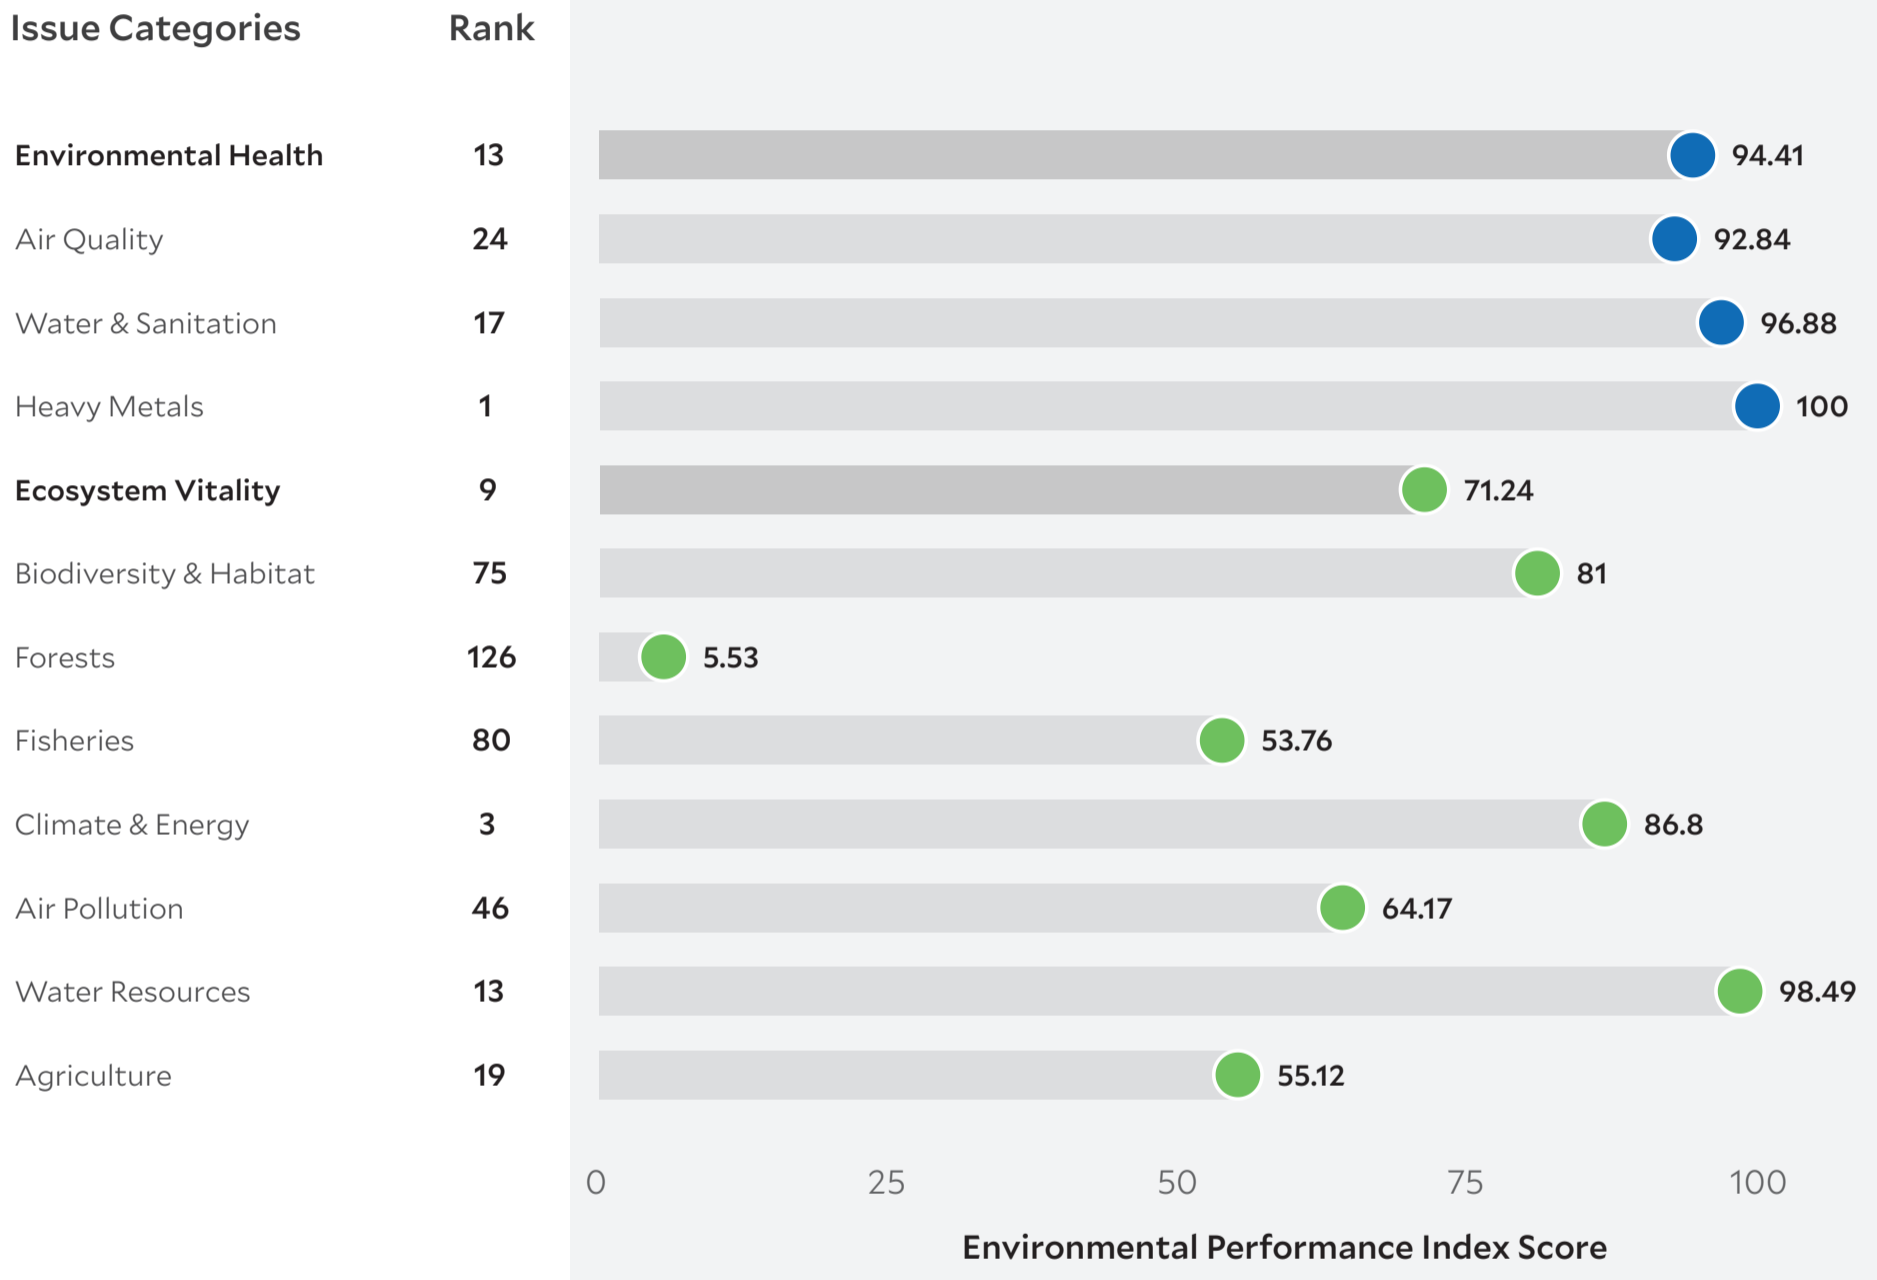

Country Profile

SWEDEN

2018 EPI Country Rank (out of 180)

5

EPI Score [0=worst, 100=best]

80.51

Population (millions) **9.9**

Land Area (sq. km) **407,310**

GDP (PPP 2011\$ billions) **462.1**

GDP *per capita* **46,662**

SDG Index* **85.6**

Country Scorecard

Peer Comparisons

* Sustainable Development Goals Index. ** Based on k-nearest neighbors algorithm