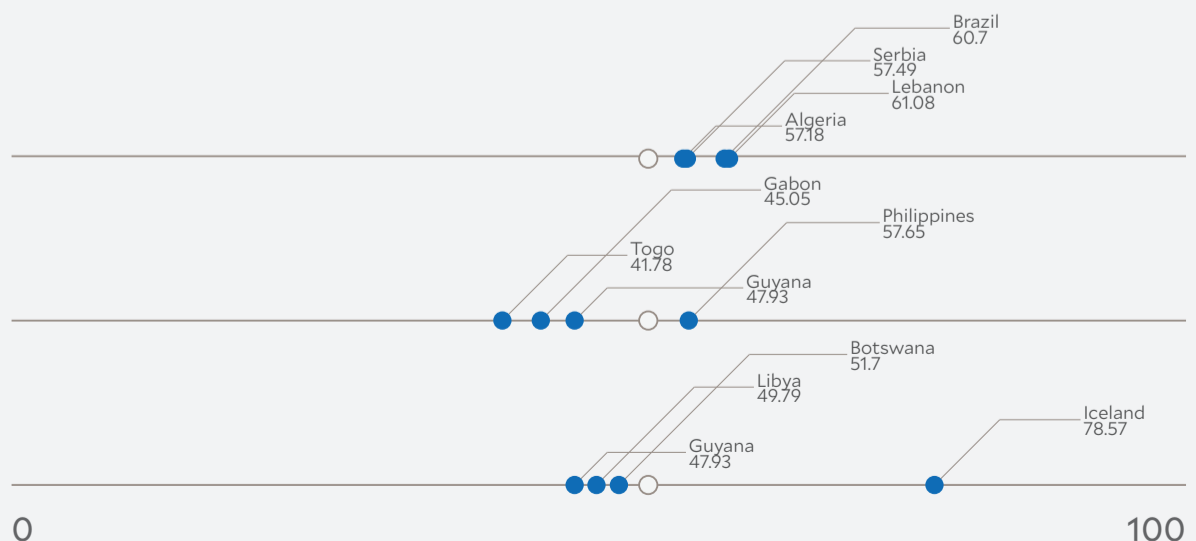

Water Resources

142

7.53

Agriculture

67

33.22

0 25 50 75 100

Environmental Performance Index Score

Peer Comparisons

WEALTH [GDP *per capita*]

SIMILARITY**

DEMOGRAPHICS [POP. DENSITY]

* Sustainable Development Goals Index. ** Based on k-nearest neighbors algorithm