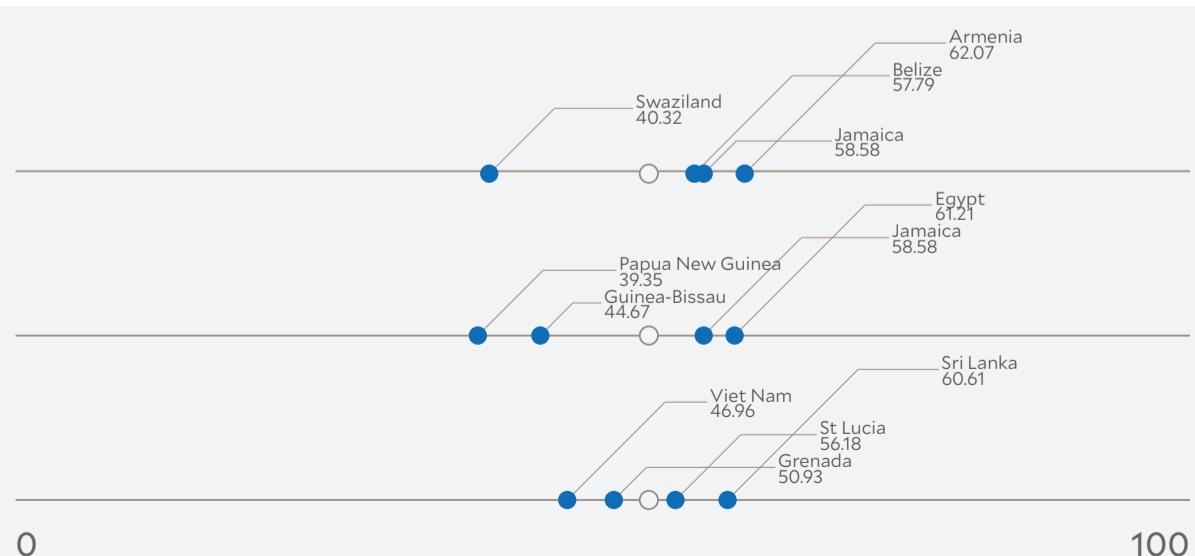

153

12.5

Peer Comparisons

WEALTH [GDP *per capita*]

SIMILARITY**

DEMOGRAPHICS [POP. DENSITY]

77,210

* Sustainable Development Goals Index. ** Based on k-nearest neighbors algorithm