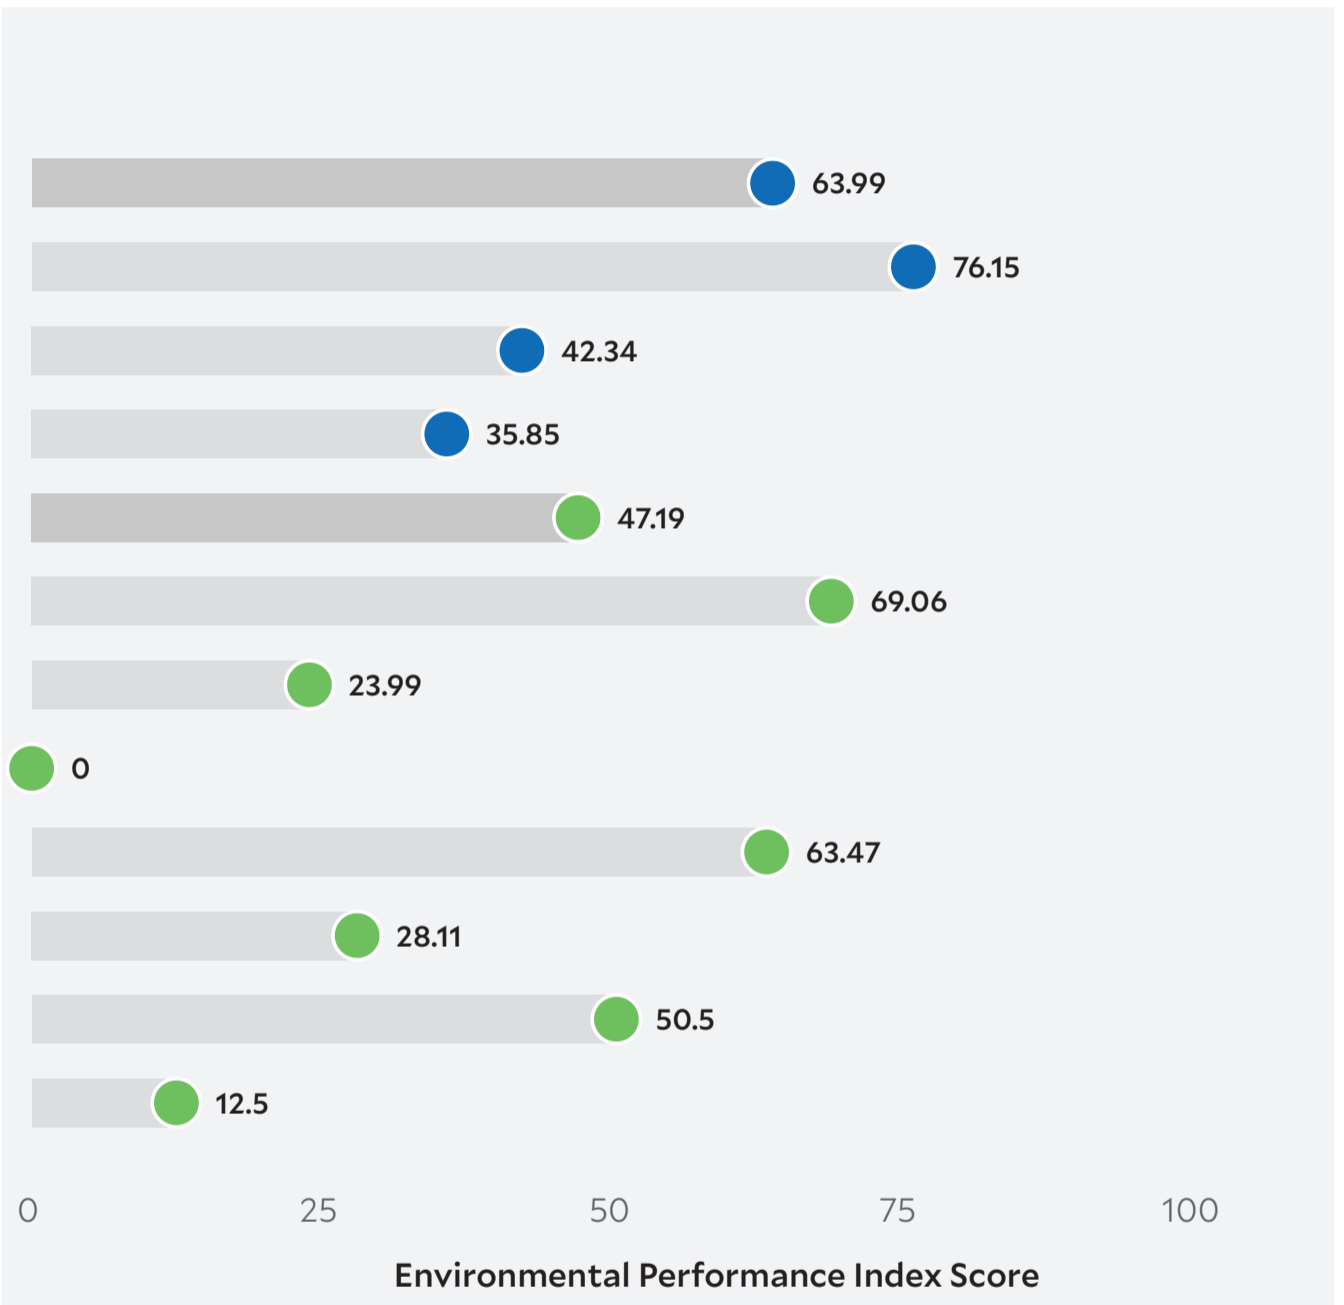

139

35.85

Ecosystem Vitality

123

47.19

Biodiversity & Habitat

107

69.06

63.47

Air Pollution

154

28.11

Water Resources

118

50.5

Agriculture

153

12.5

Peer Comparisons

WEALTH [GDP *per capita*]

SIMILARITY**

DEMOGRAPHICS [POP. DENSITY]

77,210

* Sustainable Development Goals Index. ** Based on k-nearest neighbors algorithm