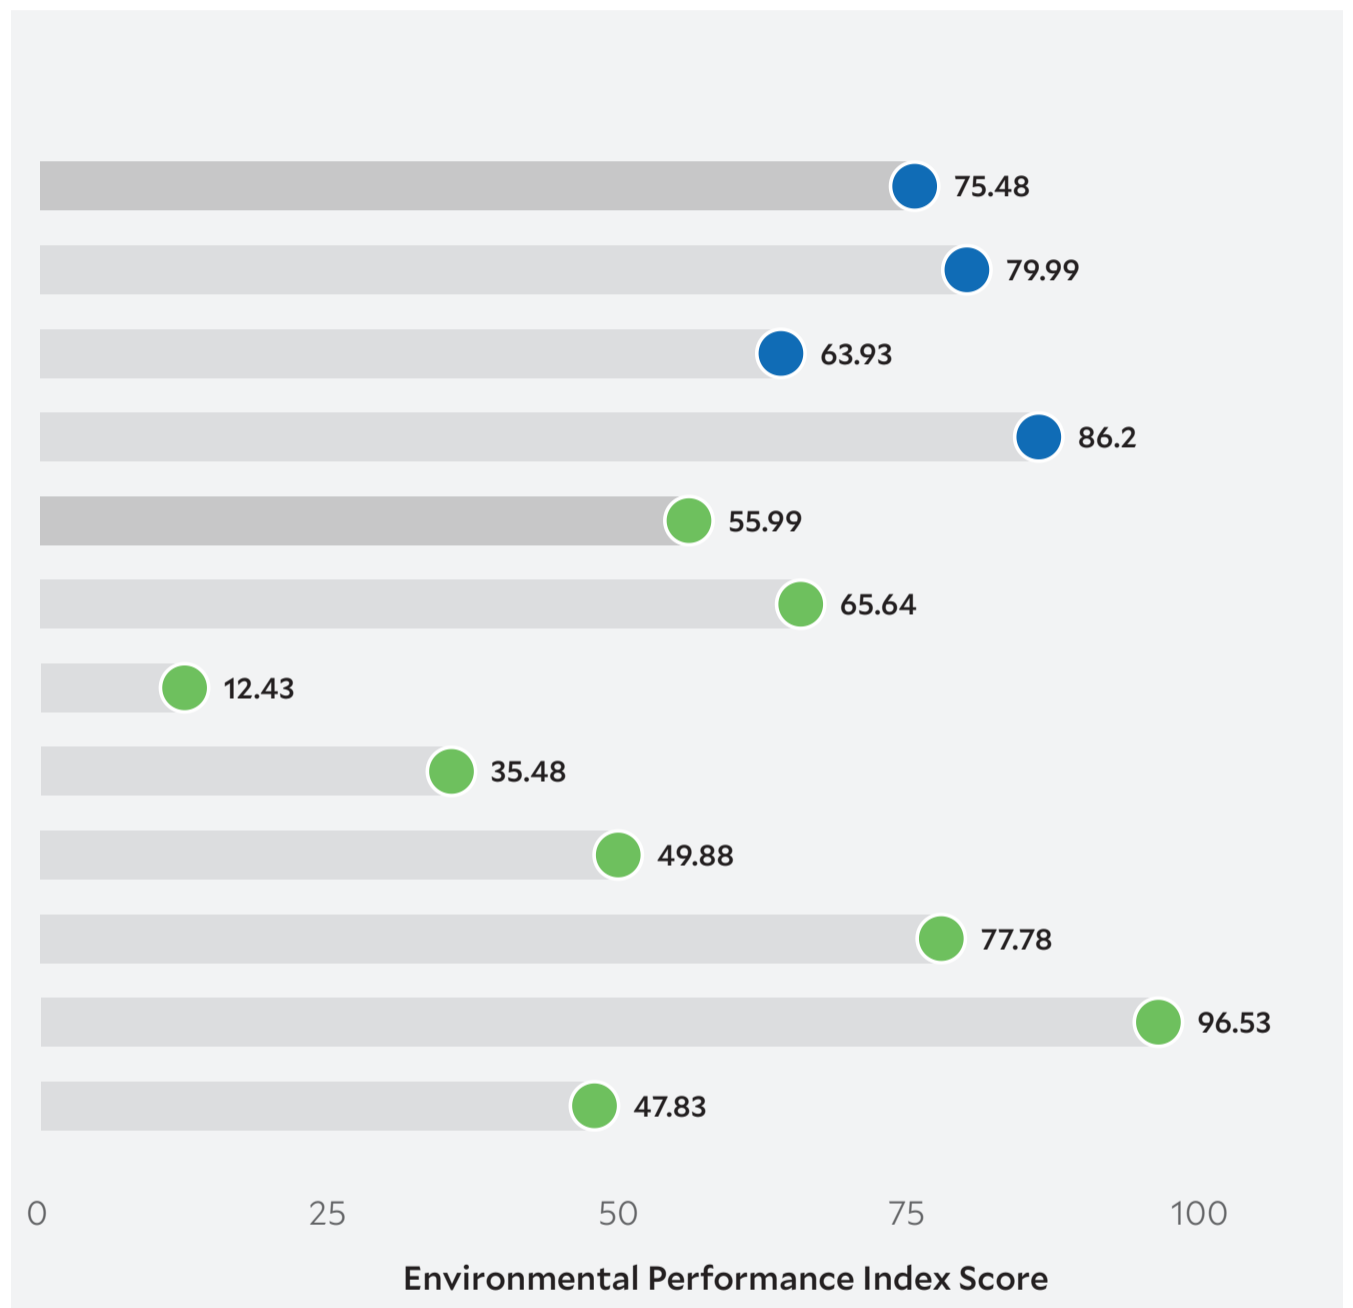

Country Scorecard

Issue Categories

Rank

Environmental Health

44

Air Quality

54

Water & Sanitation

52

Heavy Metals

24

Ecosystem Vitality

70

Biodiversity & Habitat

113

Forests

96

Fisheries

130

Climate & Energy

87

Air Pollution

23

Water Resources

24

Agriculture

30

Peer Comparisons

WEALTH [GDP *per capita*]

SIMILARITY**

DEMOGRAPHICS [POP. DENSITY]

* Sustainable Development Goals Index. ** Based on k-nearest neighbors algorithm