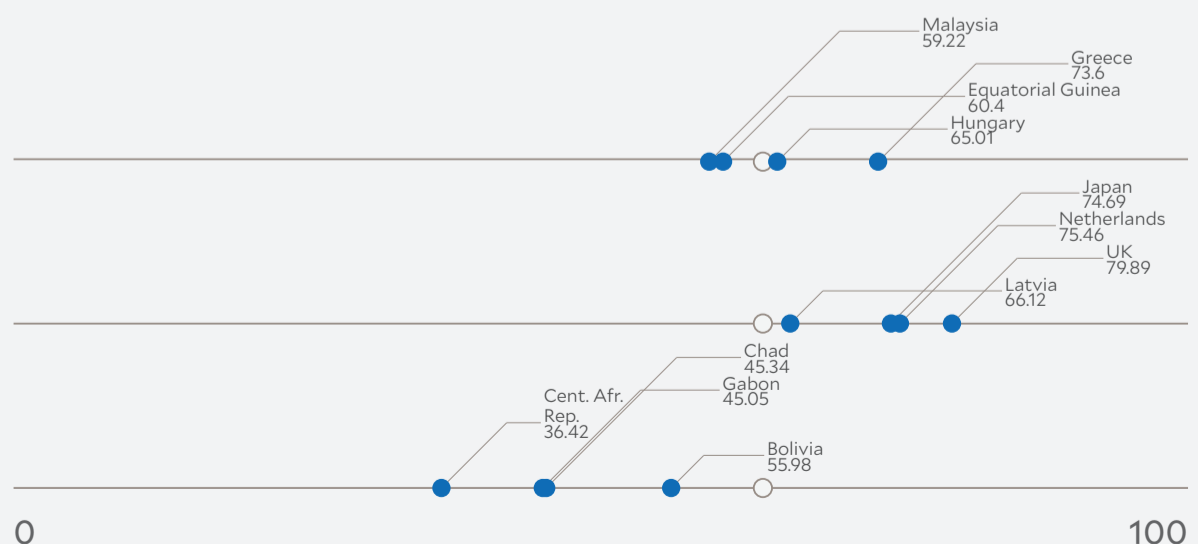

24

Agriculture

30

Peer Comparisons

WEALTH [GDP *per capita*]

SIMILARITY**

DEMOGRAPHICS [POP. DENSITY]

* Sustainable Development Goals Index. ** Based on k-nearest neighbors algorithm