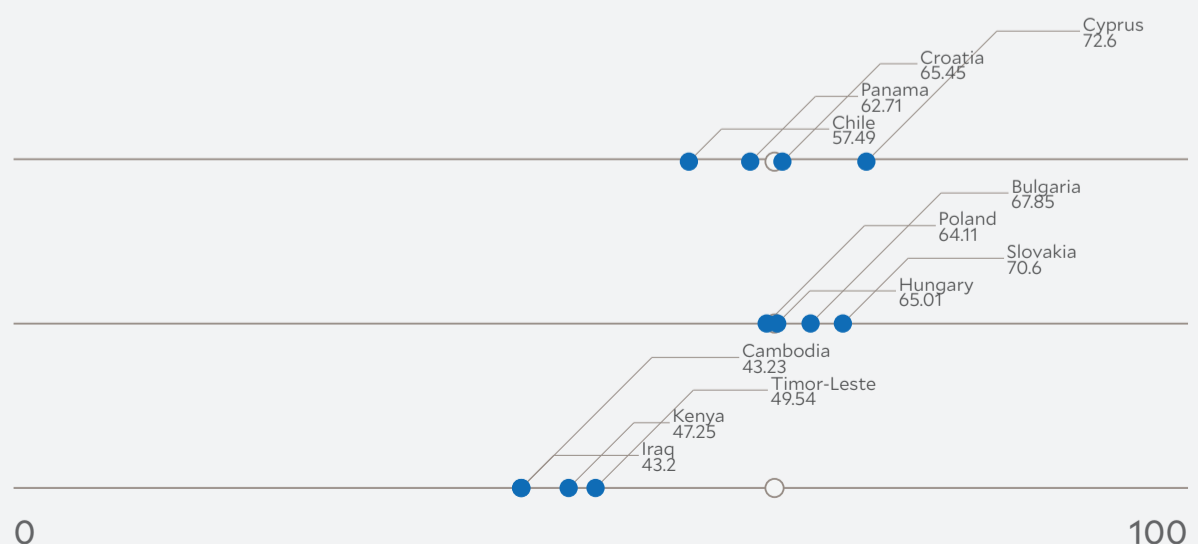

71.2

Water Resources

56

83.95

Agriculture

29

48.15

0 25 50 75 100

Environmental Performance Index Score

Peer Comparisons

WEALTH [GDP *per capita*]

SIMILARITY**

DEMOGRAPHICS [POP. DENSITY]

* Sustainable Development Goals Index. ** Based on k-nearest neighbors algorithm