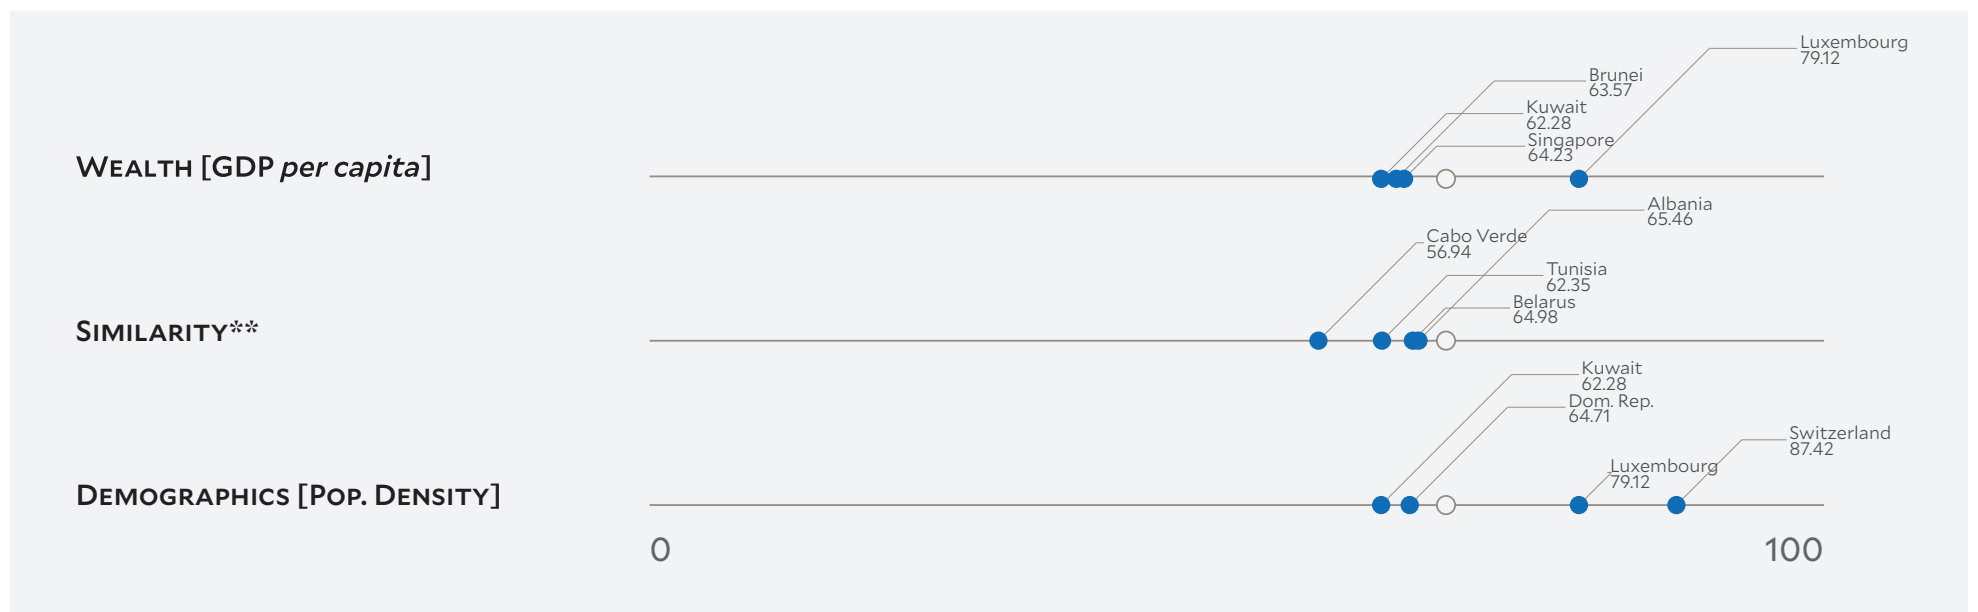

# Country Profile QATAR

2018 EPI Country Rank (out of 180)

**32**

EPI Score [0=worst, 100=best]

**67.8**

|                           |         |
|---------------------------|---------|
| Population (millions)     | 2.6     |
| Land Area (sq. km)        | 11,610  |
| GDP (PPP 2011\$ billions) | 303.8   |
| GDP <i>per capita</i>     | 118,207 |
| SDG Index*                | 63.1    |

## Country Scorecard

## Peer Comparisons

\* Sustainable Development Goals Index. \*\* Based on k-nearest neighbors algorithm