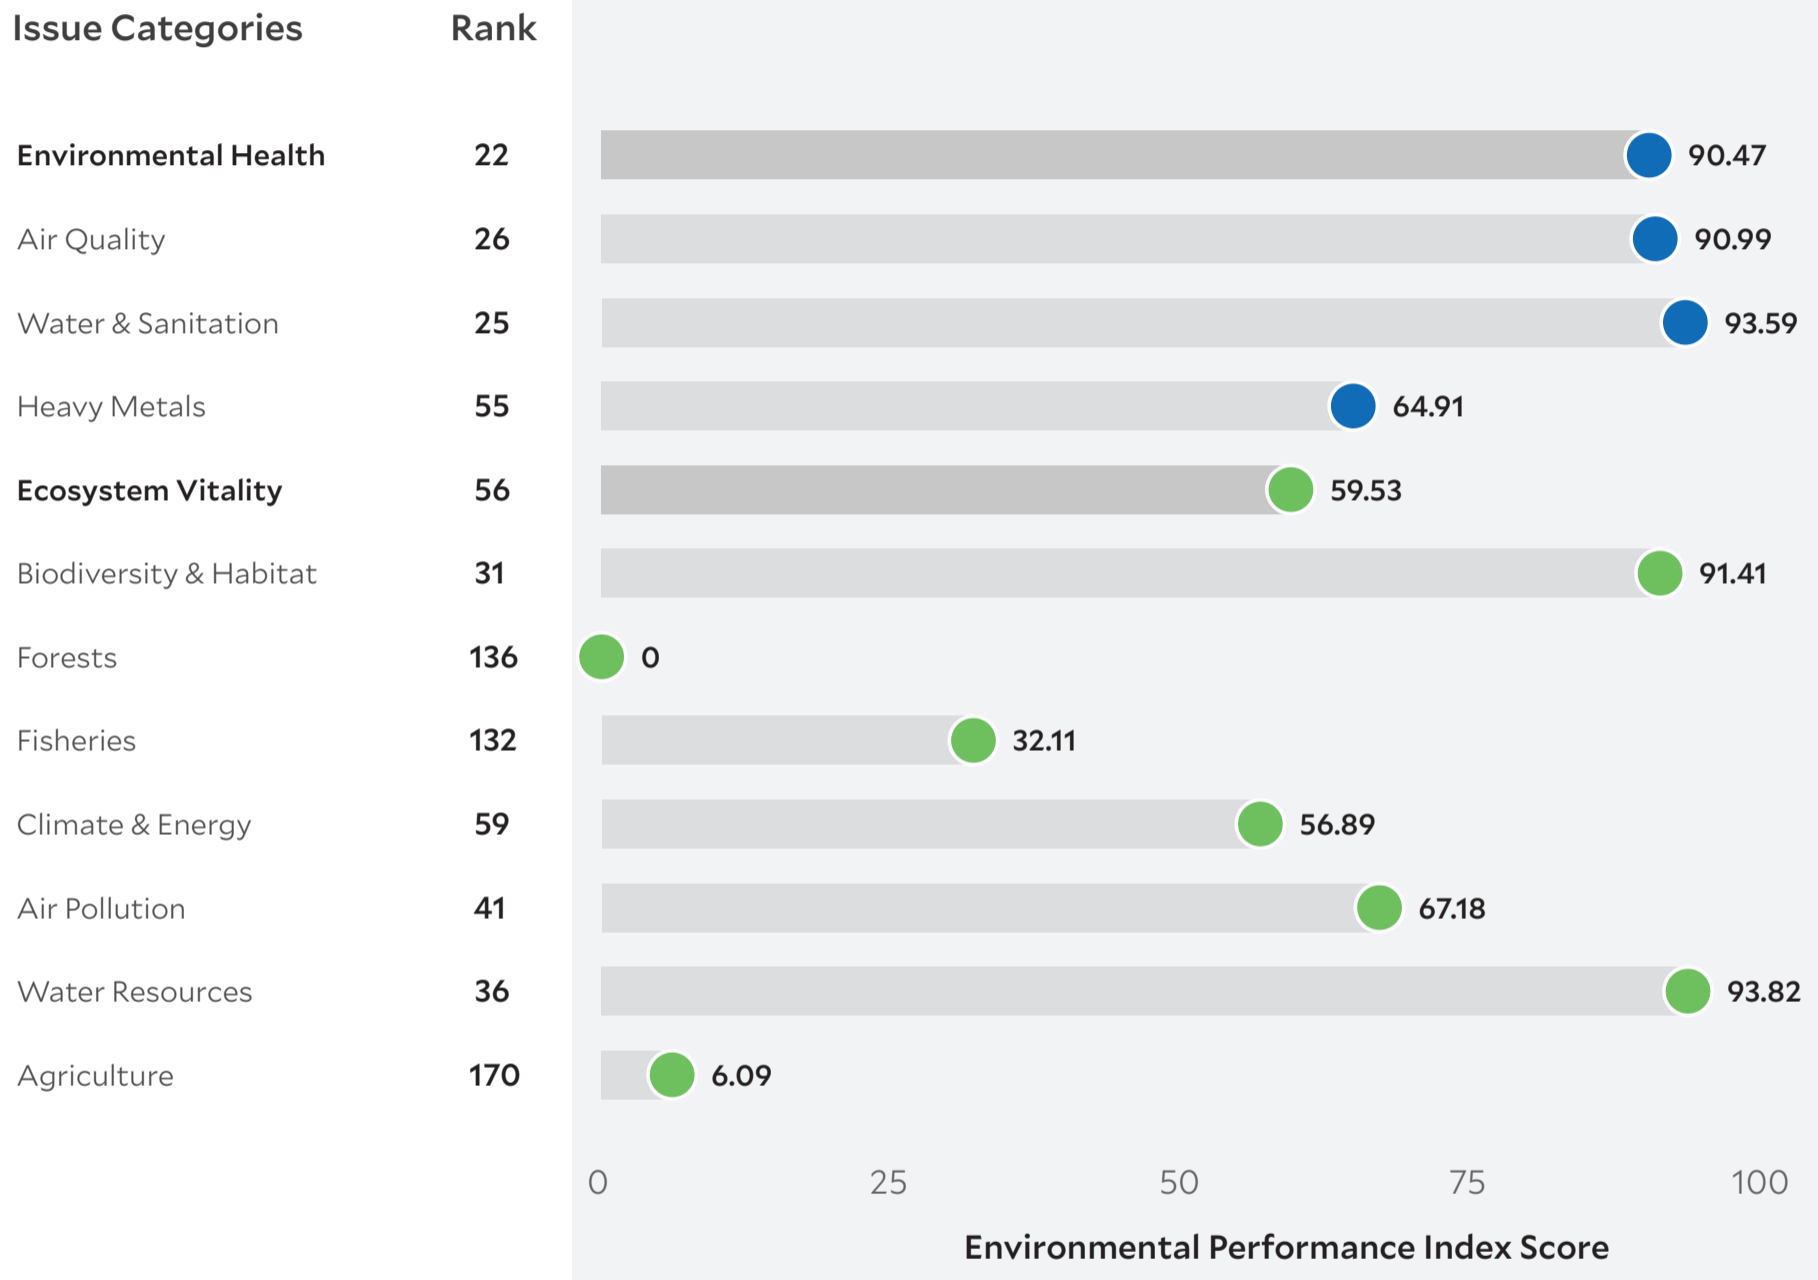

# Country Profile PORTUGAL

2018 EPI Country Rank (out of 180)

**26**

EPI Score [0=worst, 100=best]

**71.91**

Population (millions)	10.3
Land Area (sq. km)	91,605
GDP (PPP 2011\$ billions)	279.8
GDP <i>per capita</i>	27,105
SDG Index*	75.6

## Country Scorecard

## Peer Comparisons

\* Sustainable Development Goals Index. \*\* Based on k-nearest neighbors algorithm