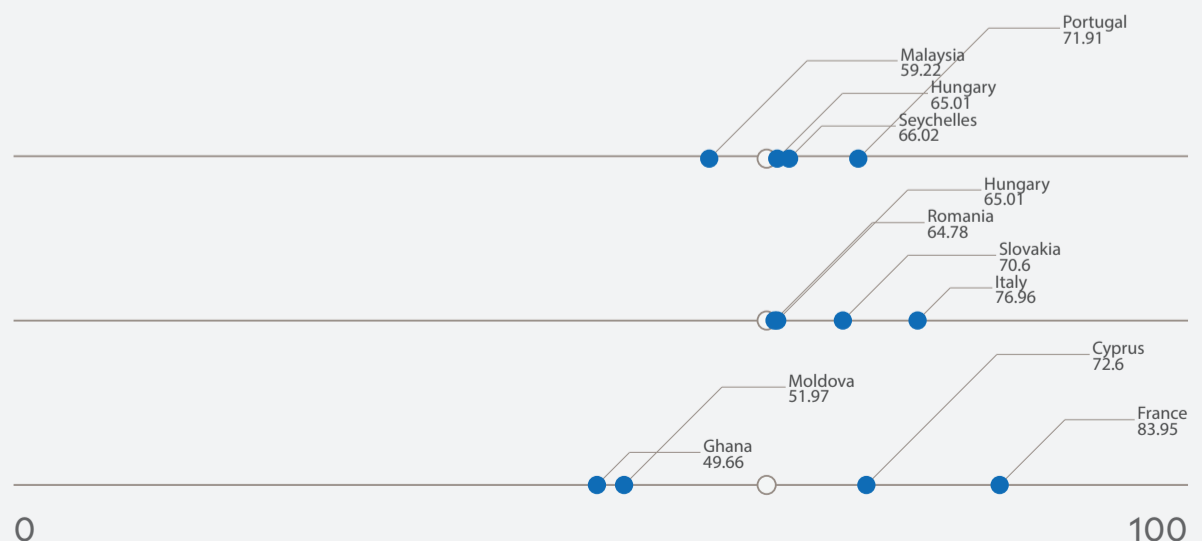

44

43.37

0 25 50 75 100

Environmental Performance Index Score

Peer Comparisons

WEALTH [GDP *per capita*]

SIMILARITY**

DEMOGRAPHICS [POP. DENSITY]

* Sustainable Development Goals Index. ** Based on k-nearest neighbors algorithm