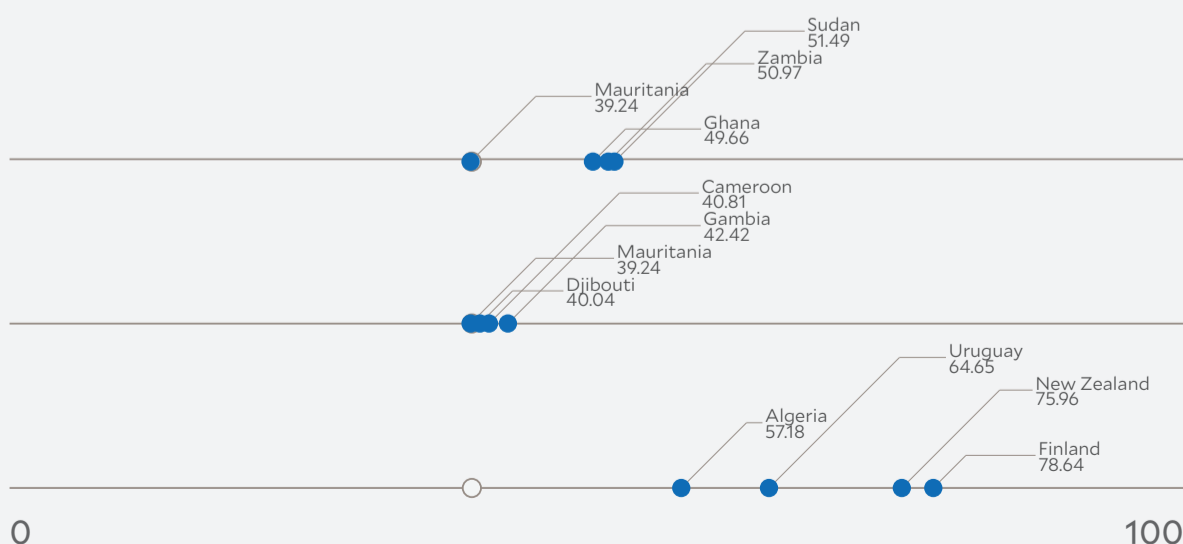

93

29.02

0 25 50 75 100

Environmental Performance Index Score

Peer Comparisons

WEALTH [GDP *per capita*]

SIMILARITY**

DEMOGRAPHICS [POP. DENSITY]

* Sustainable Development Goals Index. ** Based on k-nearest neighbors algorithm