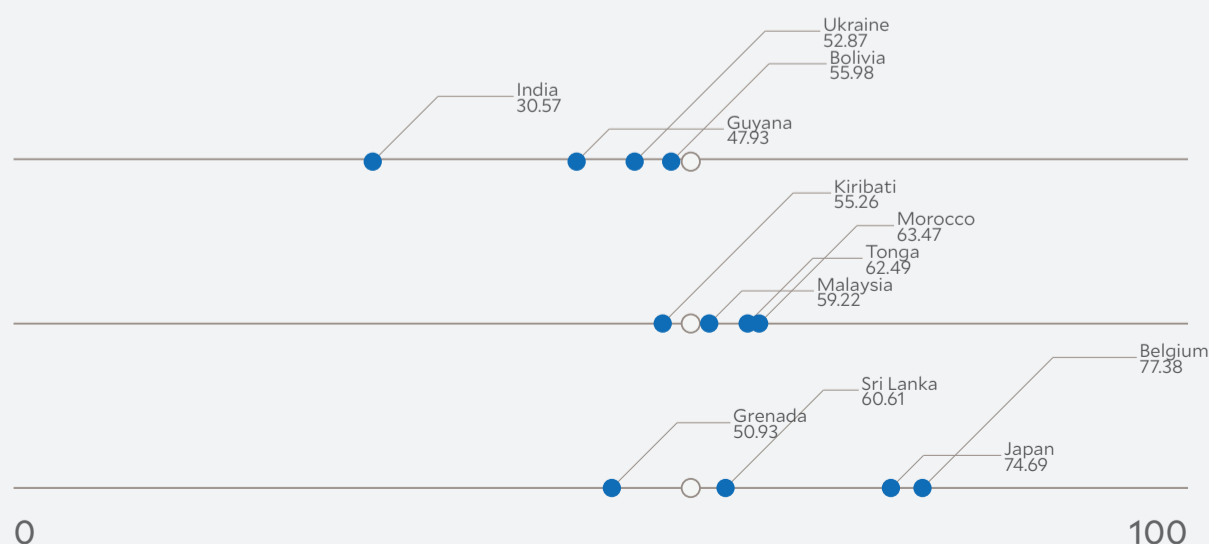

Air Pollution

43

66.85

Water Resources

103

60.34

Agriculture

66

Environmental Performance Index Score

Peer Comparisons

WEALTH [GDP *per capita*]

SIMILARITY**

DEMOGRAPHICS [POP. DENSITY]

* Sustainable Development Goals Index. ** Based on k-nearest neighbors algorithm