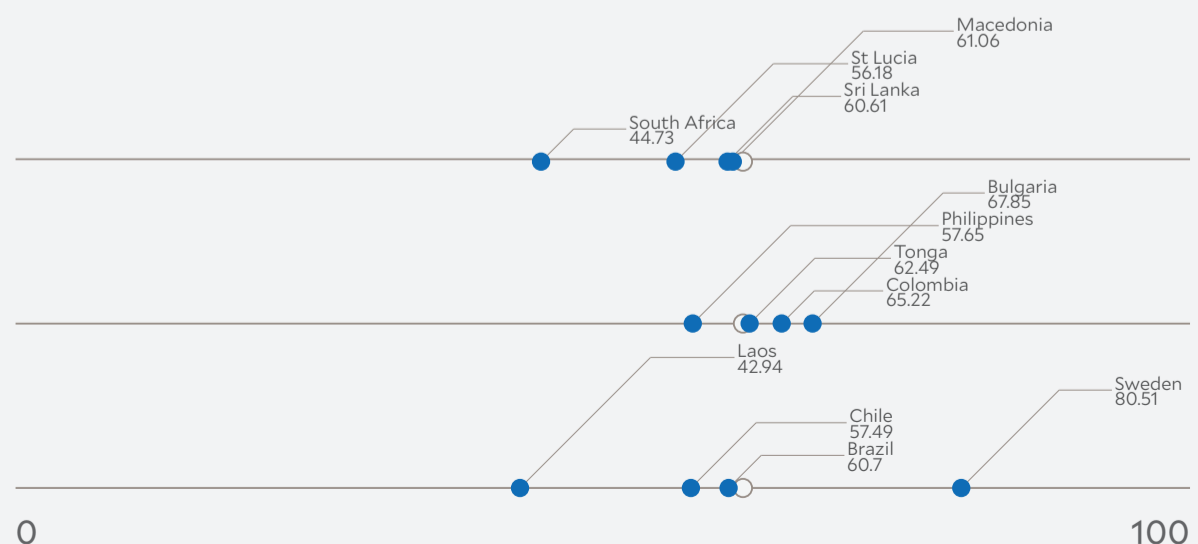

Country Profile

PERU

2018 EPI Country Rank (out of 180)

64

EPI Score [0=worst, 100=best]

61.92

Population (millions)	31.8
Land Area (sq. km)	1,280,000
GDP (PPP 2011\$ billions)	383.6
GDP <i>per capita</i>	12,072
SDG Index*	66

48

Agriculture

89

Peer Comparisons

WEALTH [GDP *per capita*]

SIMILARITY**

DEMOGRAPHICS [POP. DENSITY]

* Sustainable Development Goals Index. ** Based on k-nearest neighbors algorithm