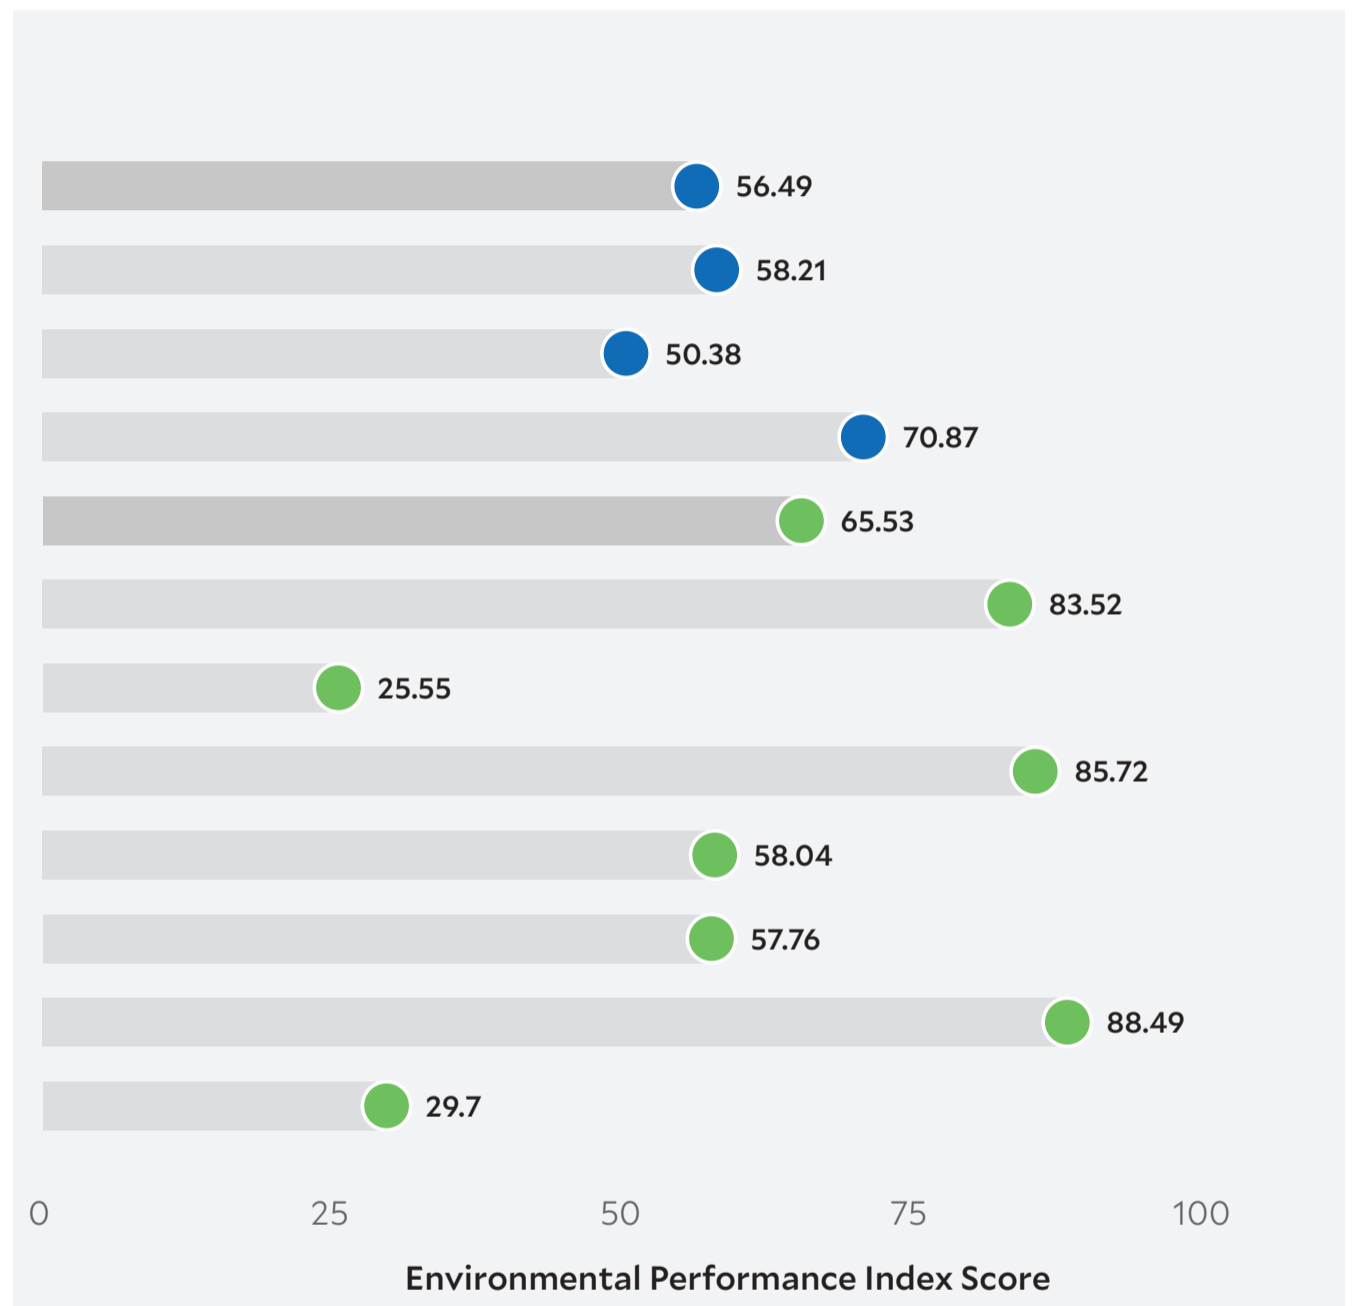

Country Profile

PERU

2018 EPI Country Rank (out of 180)

64

EPI Score [0=worst, 100=best]

61.92

Population (millions)	31.8
Land Area (sq. km)	1,280,000
GDP (PPP 2011\$ billions)	383.6
GDP <i>per capita</i>	12,072
SDG Index*	66

92

Heavy Metals

39

Ecosystem Vitality

28

Biodiversity & Habitat

66

Forests

61

Fisheries

3

Climate & Energy

54

Air Pollution

59

Water Resources

48

Agriculture

89

Peer Comparisons

WEALTH [GDP *per capita*]

SIMILARITY**

DEMOGRAPHICS [POP. DENSITY]

* Sustainable Development Goals Index. ** Based on k-nearest neighbors algorithm