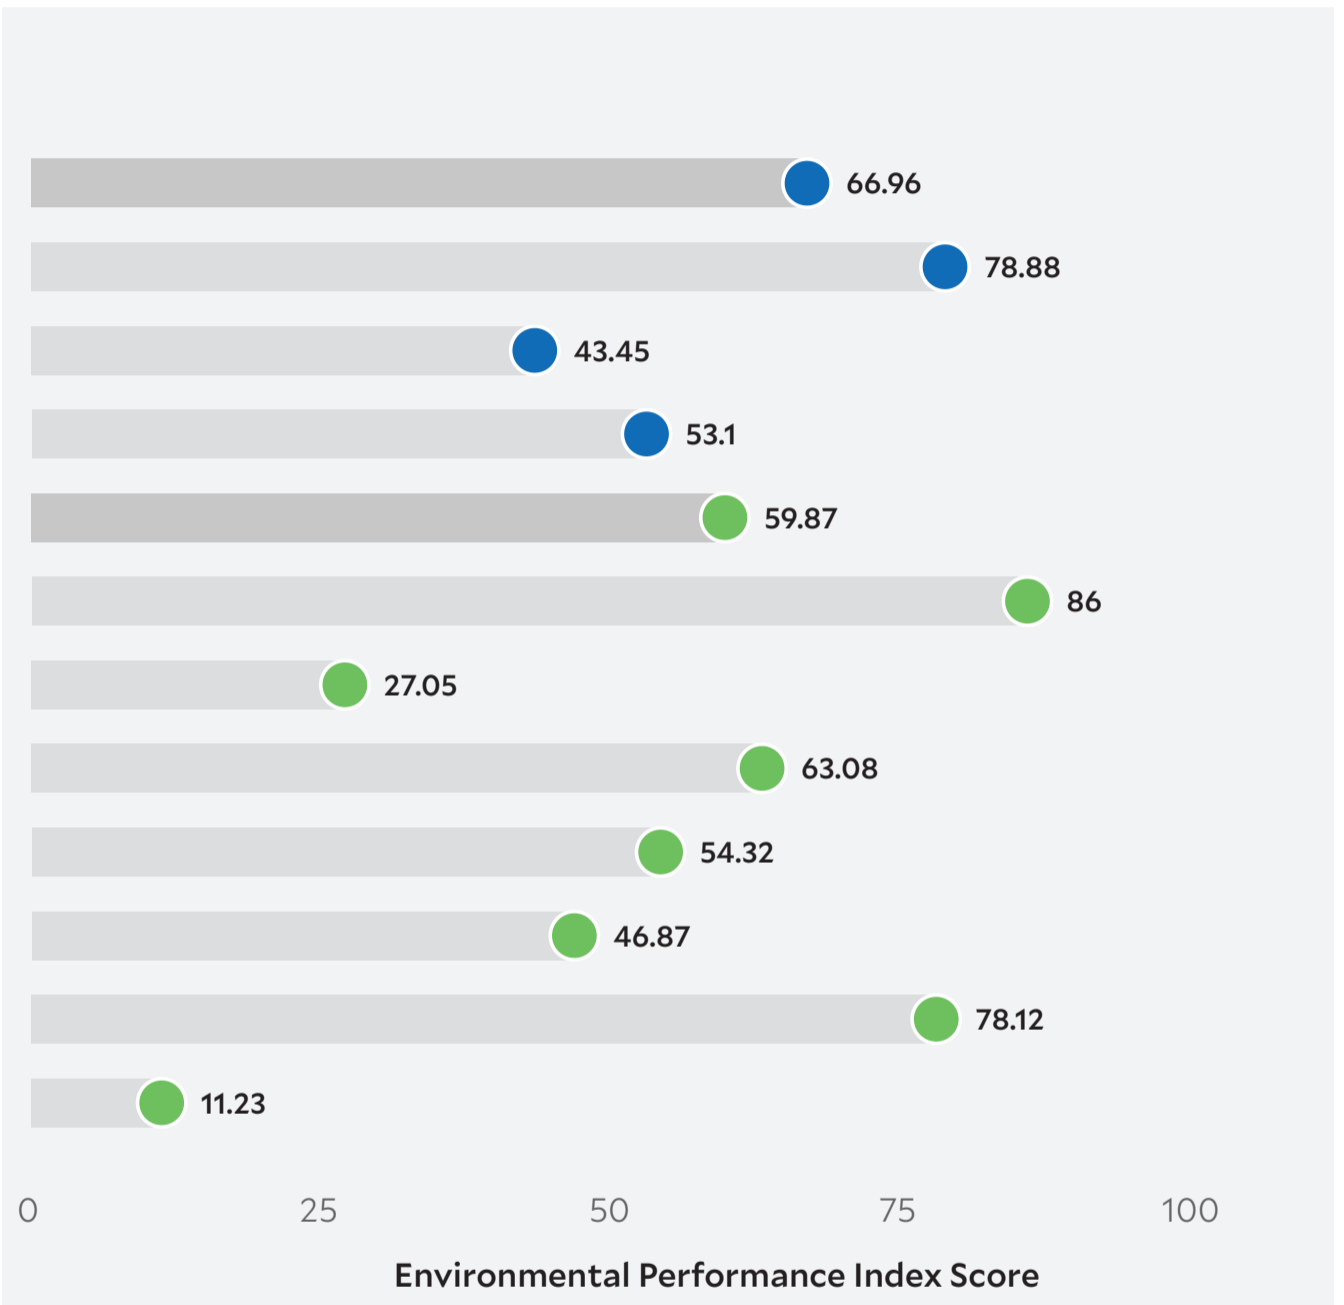

85

53.1

Ecosystem Vitality

54

59.87

Biodiversity & Habitat

54

86

Forests

57

27.05

Fisheries

41

63.08

Climate & Energy

71

54.32

Air Pollution

103

46.87

Water Resources

70

78.12

Agriculture

158

11.23

Peer Comparisons

WEALTH [GDP *per capita*]

SIMILARITY**

DEMOGRAPHICS [POP. DENSITY]

* Sustainable Development Goals Index. ** Based on k-nearest neighbors algorithm