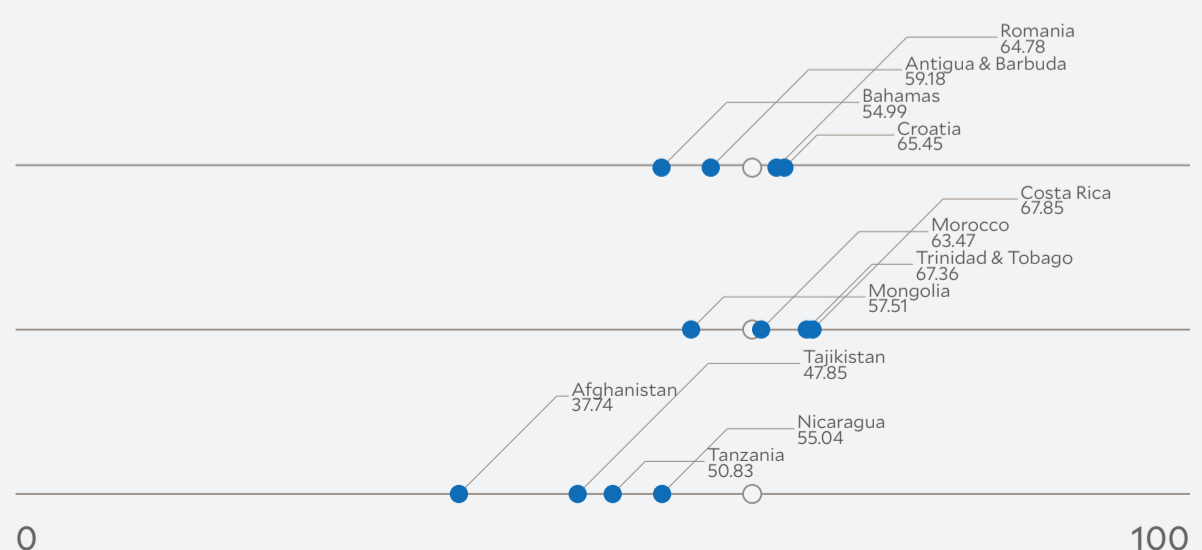

158

11.23

Peer Comparisons

WEALTH [GDP *per capita*]

SIMILARITY**

DEMOGRAPHICS [POP. DENSITY]

* Sustainable Development Goals Index. ** Based on k-nearest neighbors algorithm