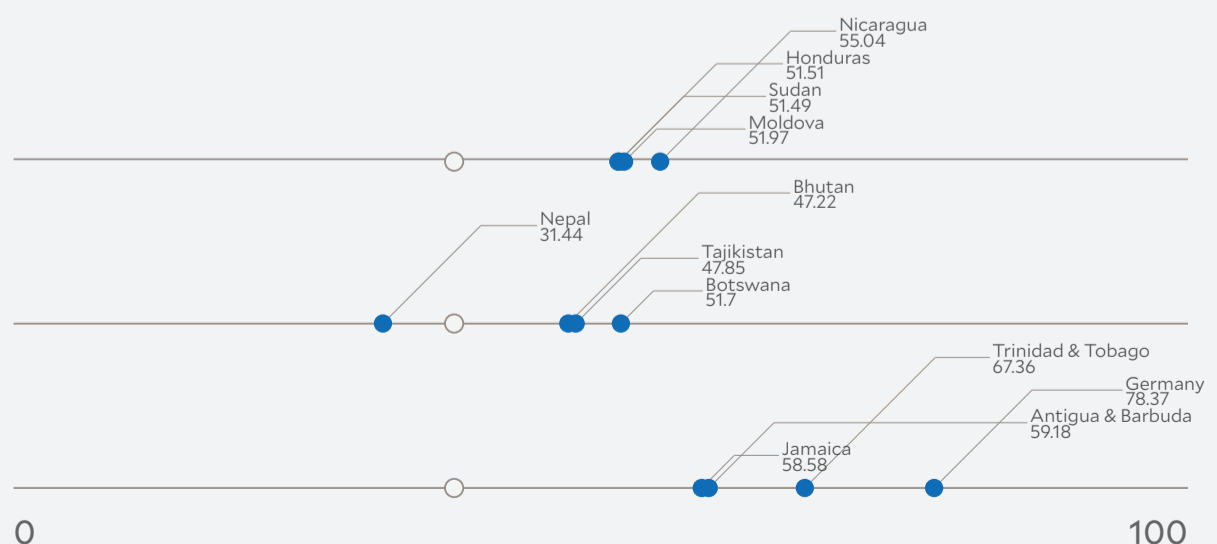

131

20.89

0 25 50 75 100

Environmental Performance Index Score

Peer Comparisons

WEALTH [GDP *per capita*]

SIMILARITY**

DEMOGRAPHICS [POP. DENSITY]

* Sustainable Development Goals Index. ** Based on k-nearest neighbors algorithm