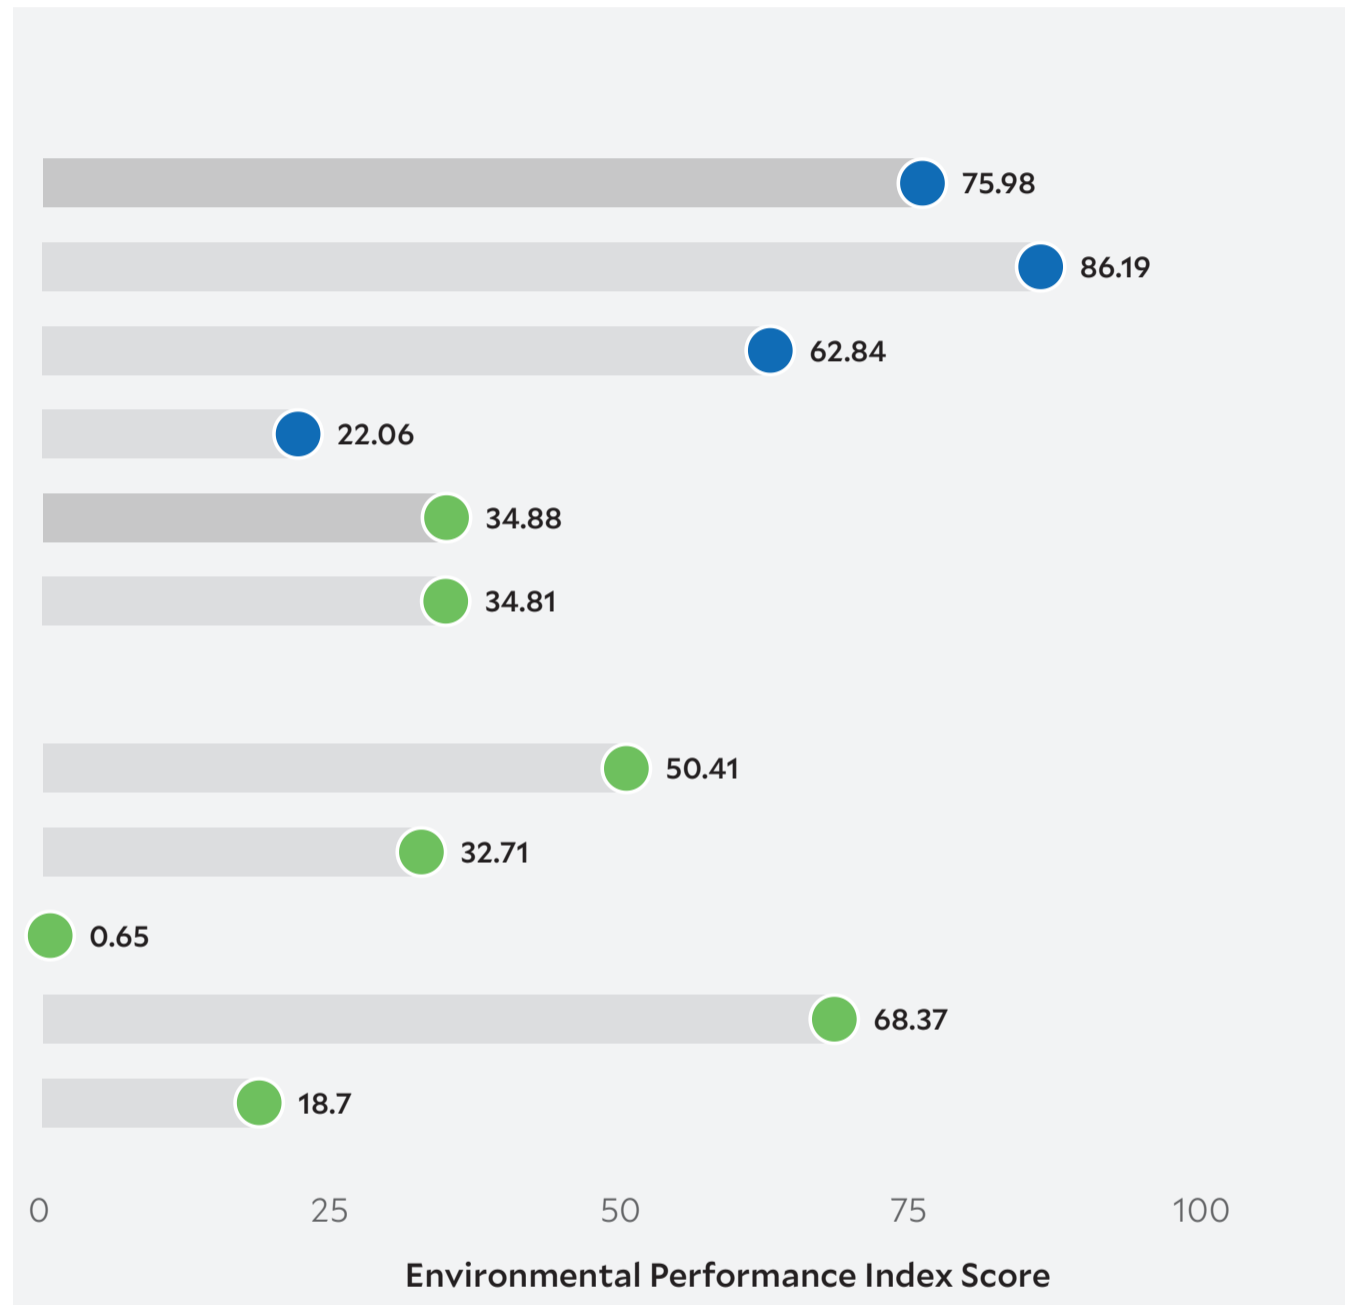

Air Quality

39

Water & Sanitation

57

Heavy Metals

169

Ecosystem Vitality

169

Biodiversity & Habitat

155

Forests

Fisheries

90

Climate & Energy

159

Air Pollution

179

Water Resources

87

Agriculture

136

Peer Comparisons

WEALTH [GDP *per capita*]

SIMILARITY**

DEMOGRAPHICS [POP. DENSITY]

* Sustainable Development Goals Index. ** Based on k-nearest neighbors algorithm