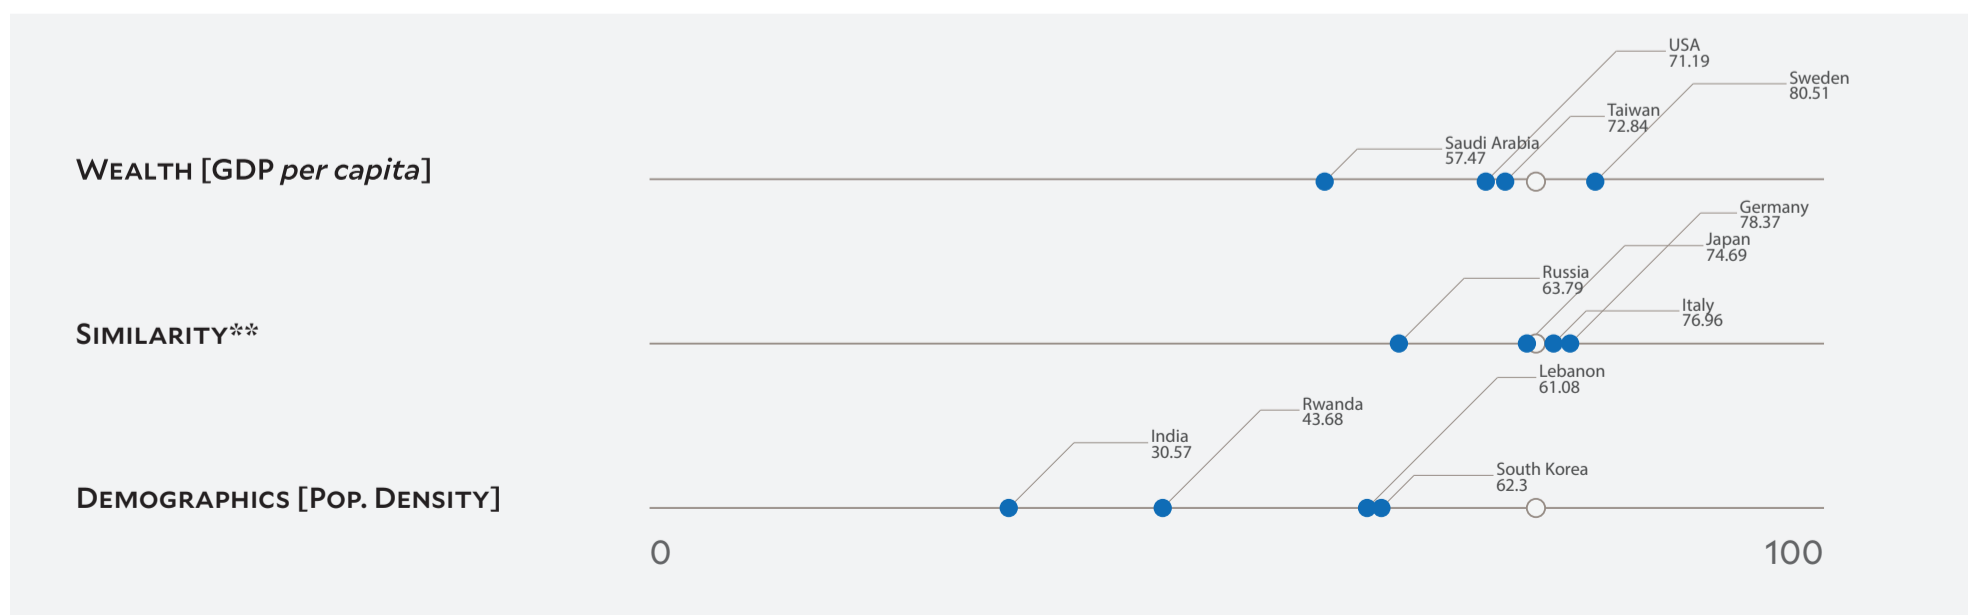

Peer Comparisons

* Sustainable Development Goals Index. ** Based on k-nearest neighbors algorithm