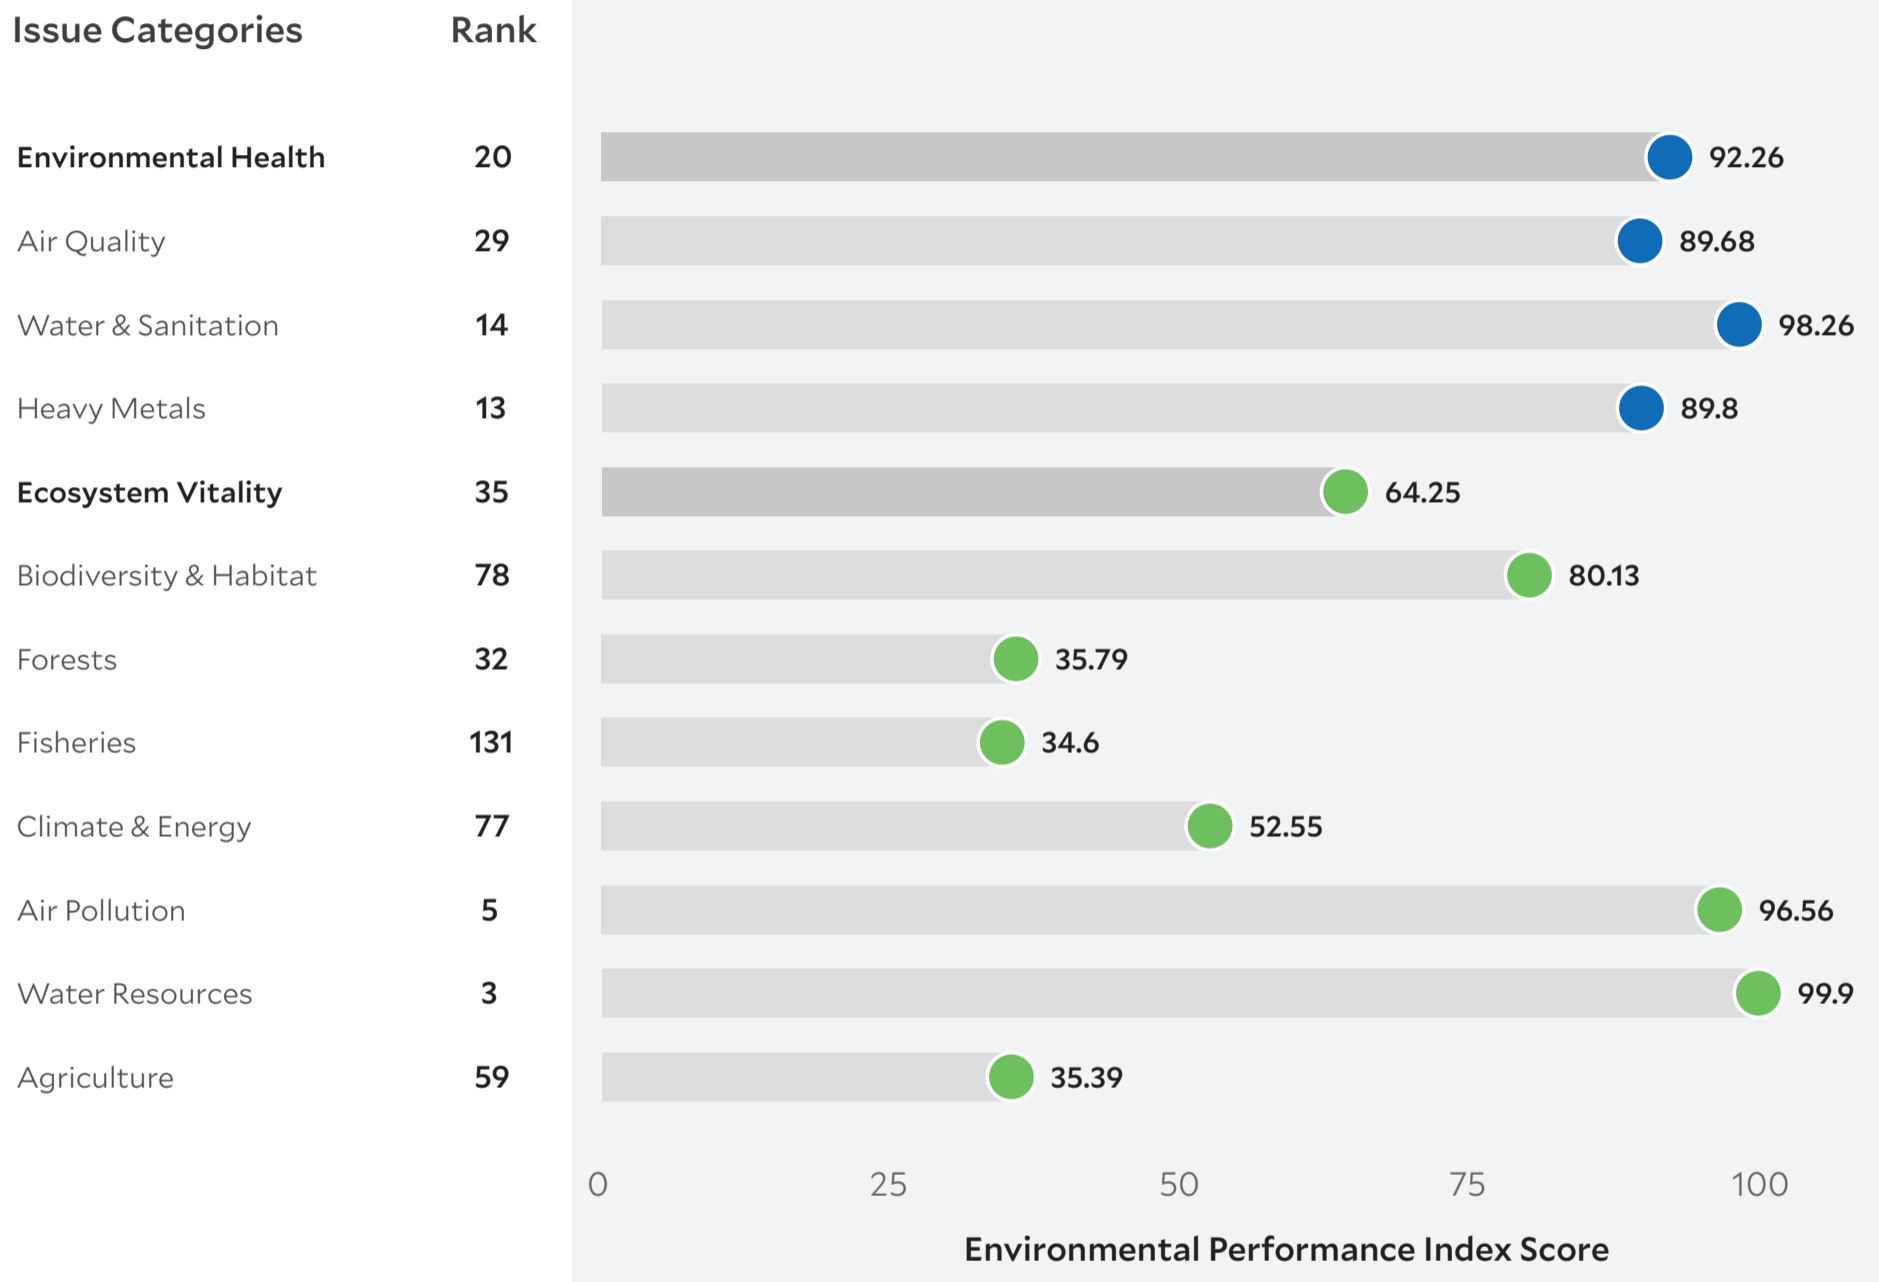

# Country Profile

## NETHERLANDS

2018 EPI Country Rank (out of 180)

**18**

EPI Score [0=worst, 100=best]

**75.46**

Population (millions) 17.0

Land Area (sq. km) 33,690

GDP (PPP 2011\$ billions) 805.0

GDP *per capita* 47,303

SDG Index\* 79.9

## Country Scorecard