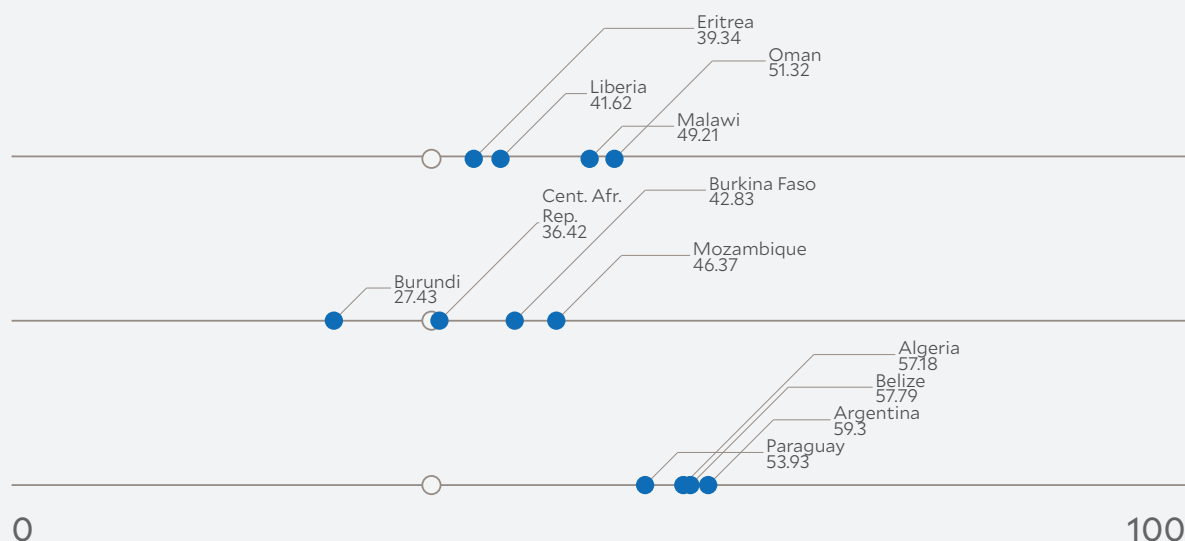

0 25 50 75 100

Environmental Performance Index Score

Peer Comparisons

WEALTH [GDP *per capita*]

SIMILARITY**

DEMOGRAPHICS [POP. DENSITY]

* Sustainable Development Goals Index. ** Based on k-nearest neighbors algorithm