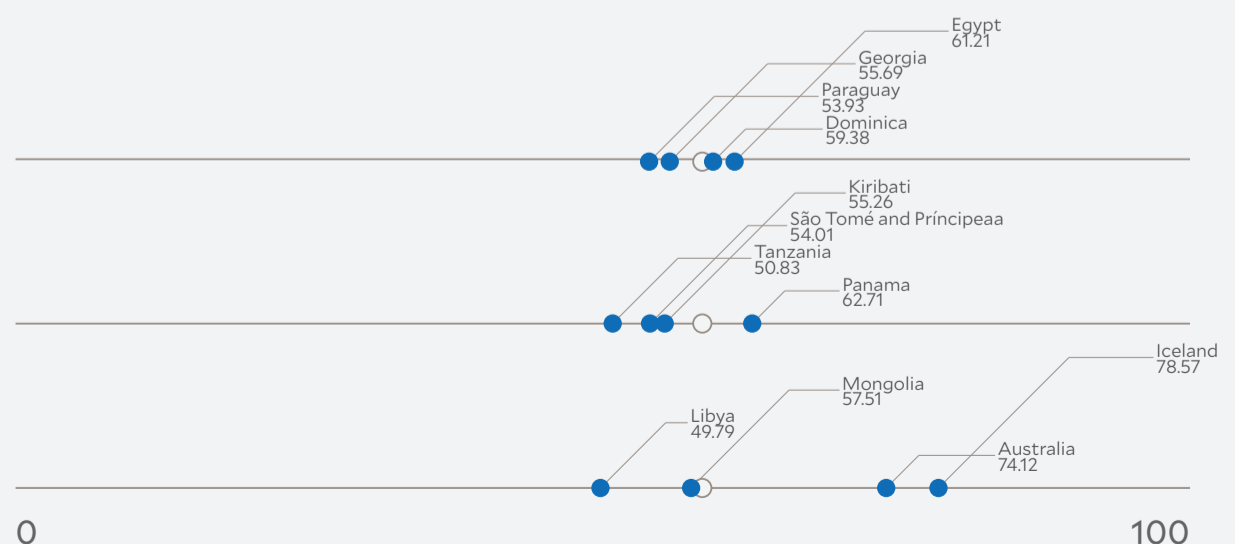

0 25 50 75 100

Environmental Performance Index Score

Peer Comparisons

WEALTH [GDP *per capita*]

SIMILARITY**

DEMOGRAPHICS [POP. DENSITY]

* Sustainable Development Goals Index. ** Based on k-nearest neighbors algorithm