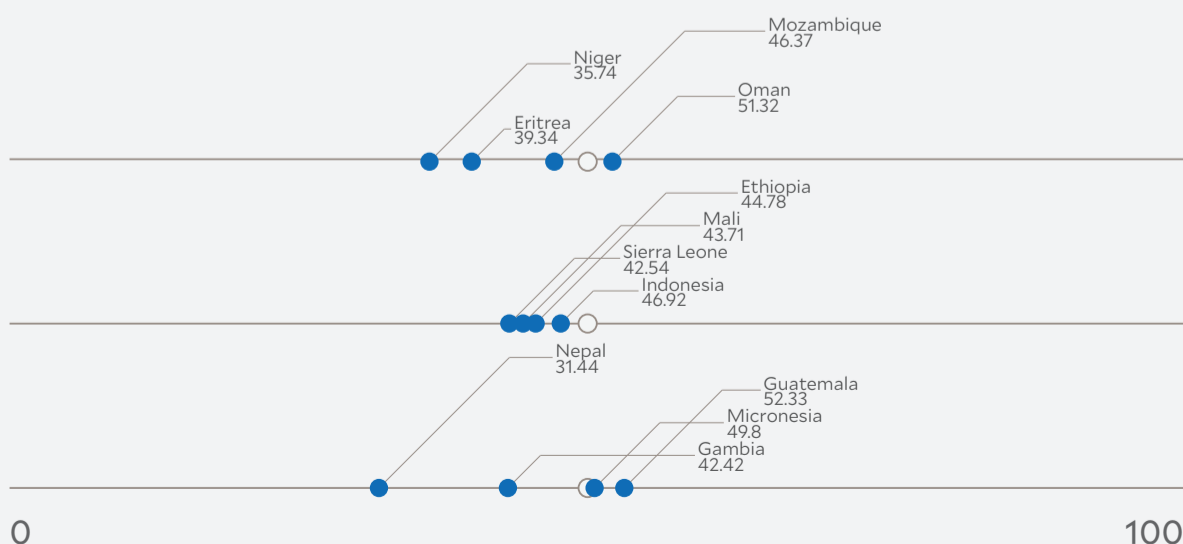

0 25 50 75 100

Environmental Performance Index Score

Peer Comparisons

WEALTH [GDP *per capita*]

SIMILARITY**

DEMOGRAPHICS [POP. DENSITY]

* Sustainable Development Goals Index. ** Based on k-nearest neighbors algorithm