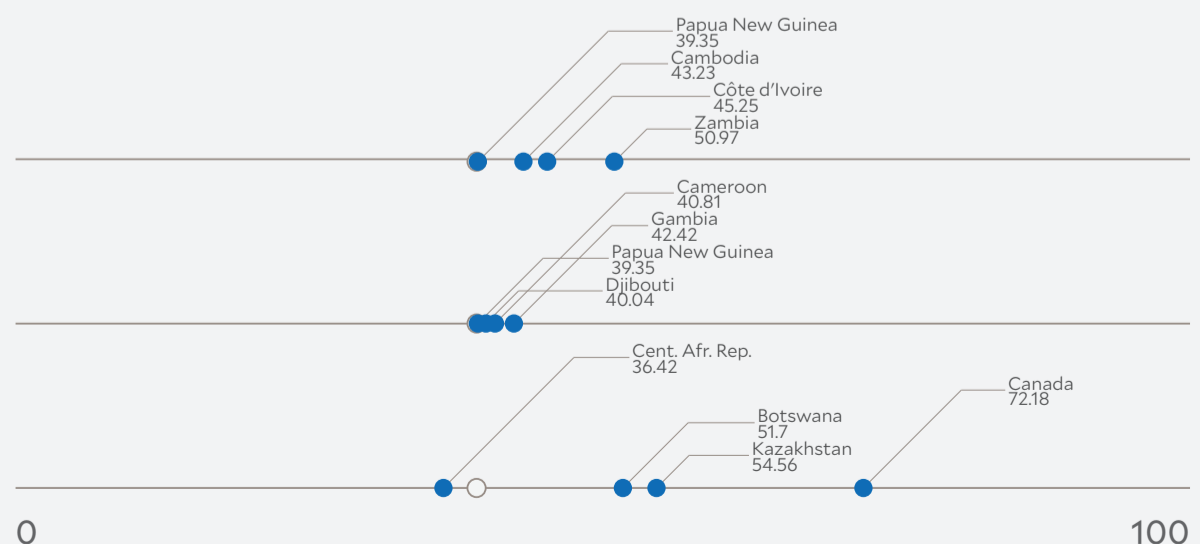

Fisheries

118

42.82

Climate & Energy

138

39.84

Air Pollution

138

32.58

Water Resources

143

0

Agriculture

95

28.82

0 25 50 75 100

Environmental Performance Index Score

Peer Comparisons

WEALTH [GDP *per capita*]

SIMILARITY**

DEMOGRAPHICS [POP. DENSITY]

* Sustainable Development Goals Index. ** Based on k-nearest neighbors algorithm