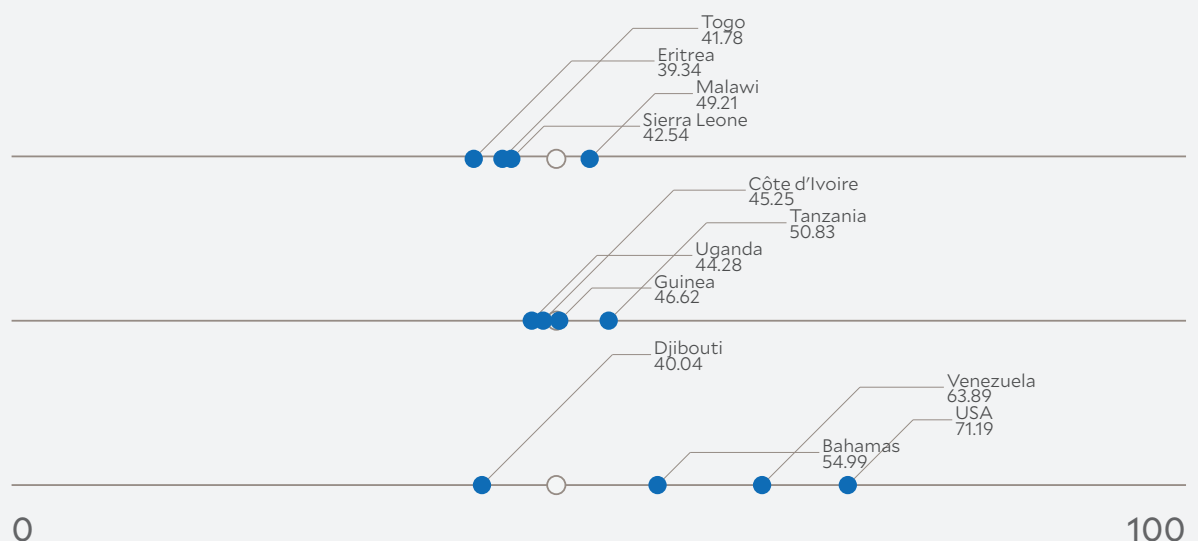

117

23.27

0 25 50 75 100

Environmental Performance Index Score

Peer Comparisons

WEALTH [GDP *per capita*]

SIMILARITY**

DEMOGRAPHICS [POP. DENSITY]

* Sustainable Development Goals Index. ** Based on k-nearest neighbors algorithm