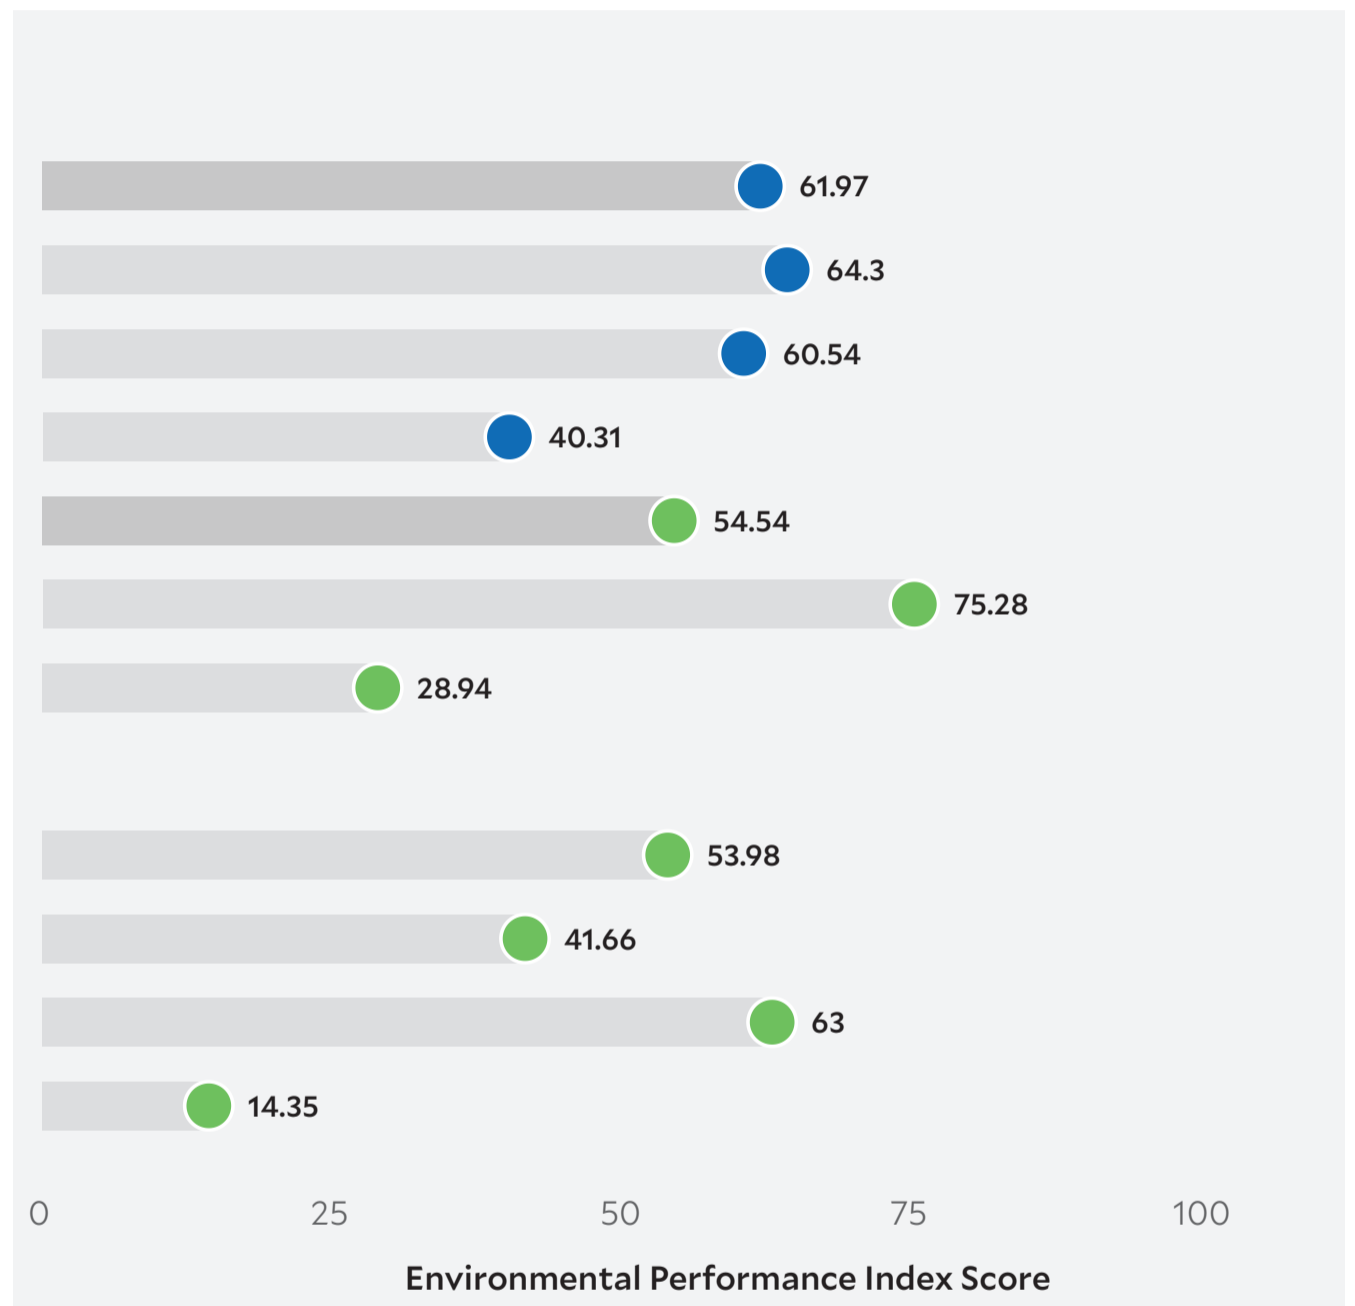

Air Quality

104

Water & Sanitation

65

Heavy Metals

118

Ecosystem Vitality

84

Biodiversity & Habitat

90

Forests

48

Fisheries

Climate & Energy

74

Air Pollution

115

Water Resources

101

Agriculture

145

Peer Comparisons

WEALTH [GDP *per capita*]

SIMILARITY**

DEMOGRAPHICS [POP. DENSITY]

* Sustainable Development Goals Index. ** Based on k-nearest neighbors algorithm