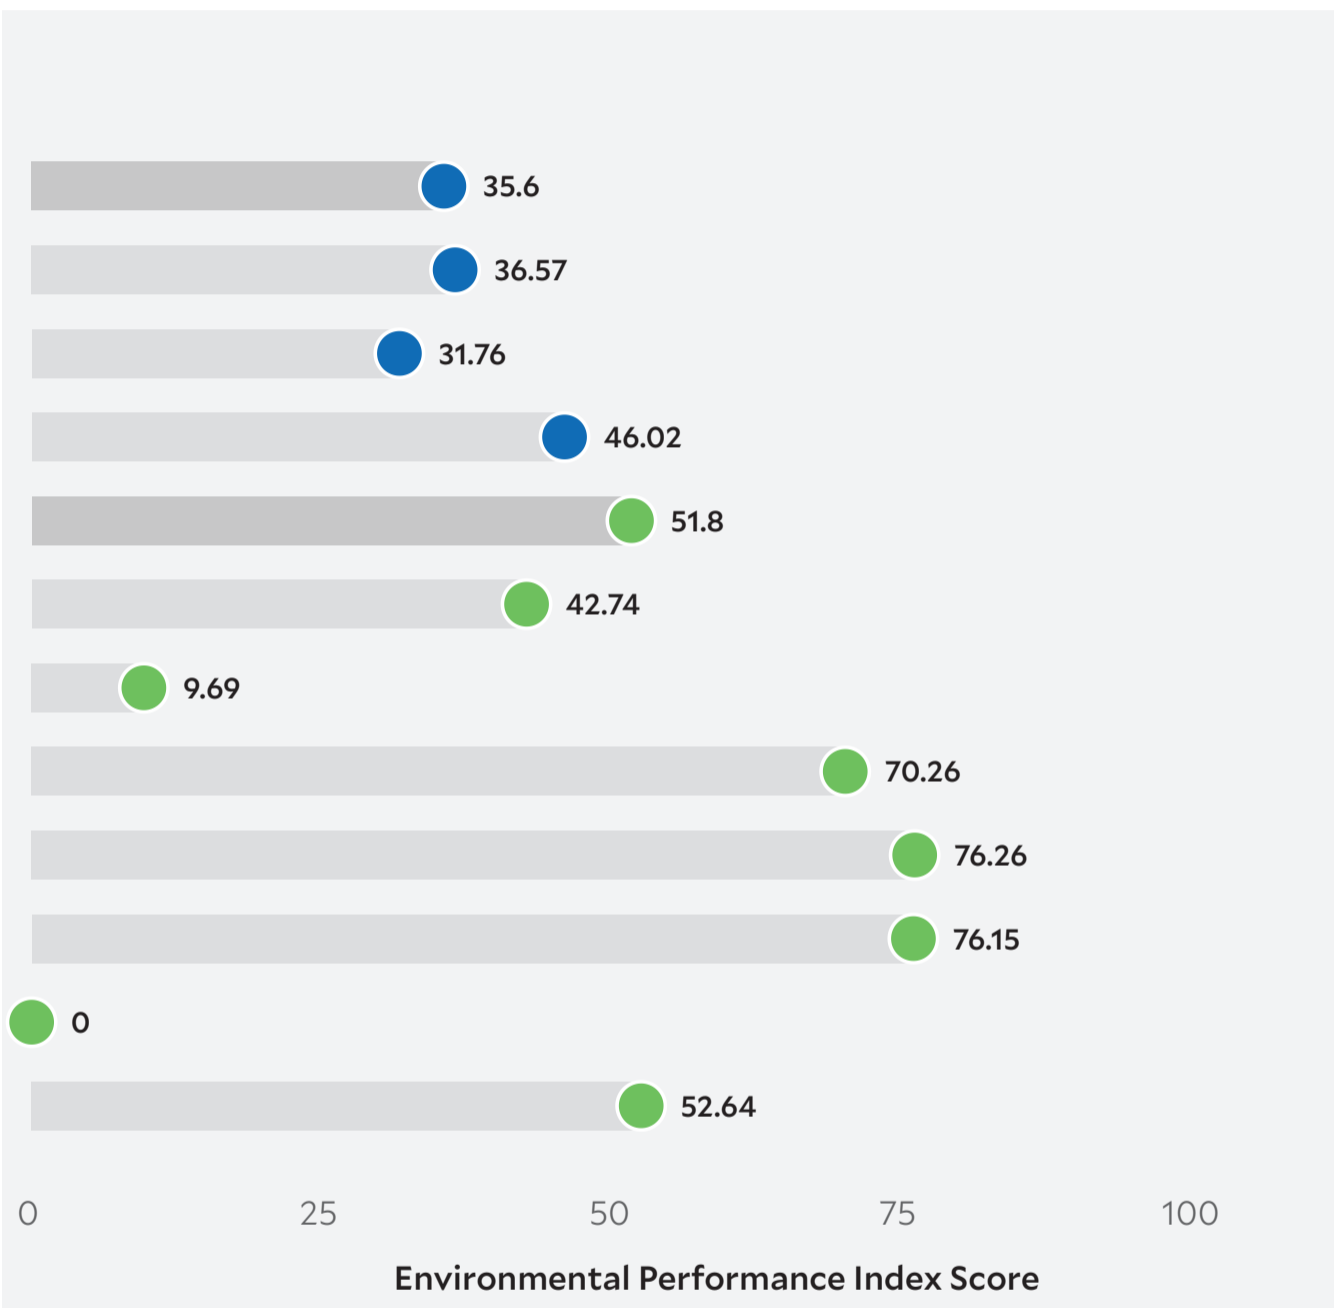

Country Scorecard

Issue Categories

Rank

Environmental Health

161

35.6

Air Quality

171

36.57

Water & Sanitation

122

31.76

Heavy Metals

100

46.02

Ecosystem Vitality

76.15

Water Resources

143

0

Agriculture

22

52.64

Peer Comparisons

WEALTH [GDP *per capita*]

SIMILARITY**

DEMOGRAPHICS [POP. DENSITY]

* Sustainable Development Goals Index. ** Based on k-nearest neighbors algorithm