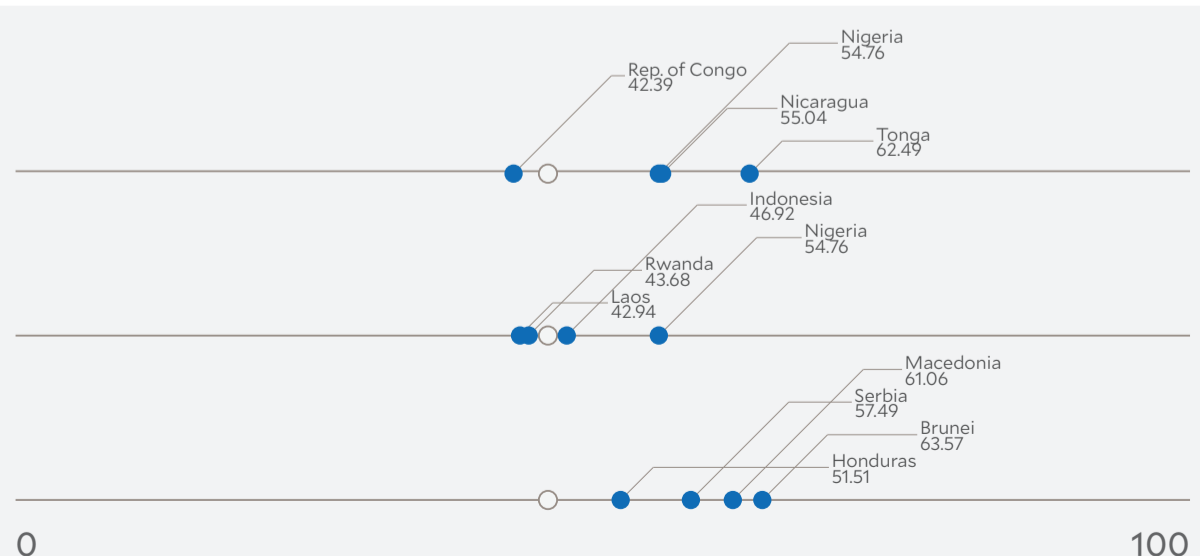

76.15

Water Resources

143

0

Agriculture

22

52.64

Peer Comparisons

WEALTH [GDP *per capita*]

SIMILARITY**

DEMOGRAPHICS [POP. DENSITY]

* Sustainable Development Goals Index. ** Based on k-nearest neighbors algorithm