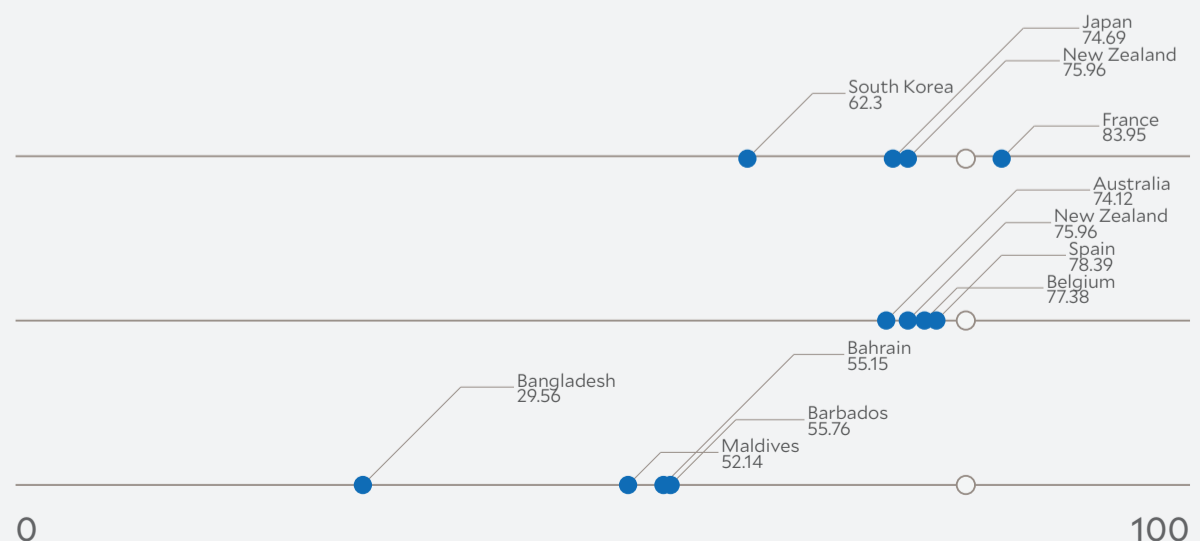

100

Agriculture

74

32.62

0 25 50 75 100

Environmental Performance Index Score

Peer Comparisons

WEALTH [GDP *per capita*]

SIMILARITY**

DEMOGRAPHICS [POP. DENSITY]

* Sustainable Development Goals Index. ** Based on k-nearest neighbors algorithm