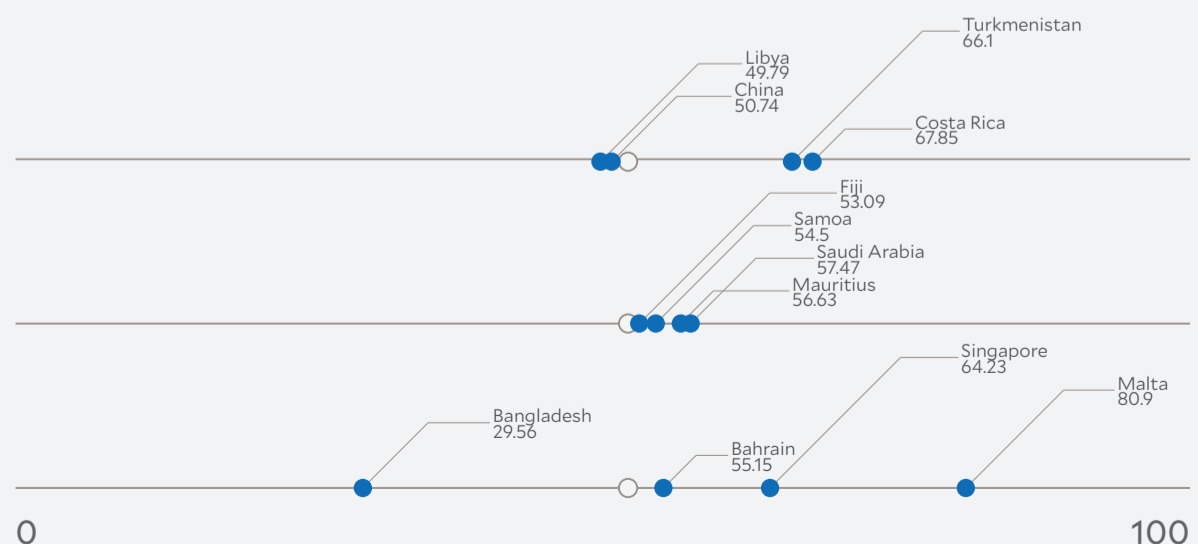

108

Peer Comparisons

WEALTH [GDP *per capita*]

SIMILARITY**

DEMOGRAPHICS [POP. DENSITY]

* Sustainable Development Goals Index. ** Based on k-nearest neighbors algorithm