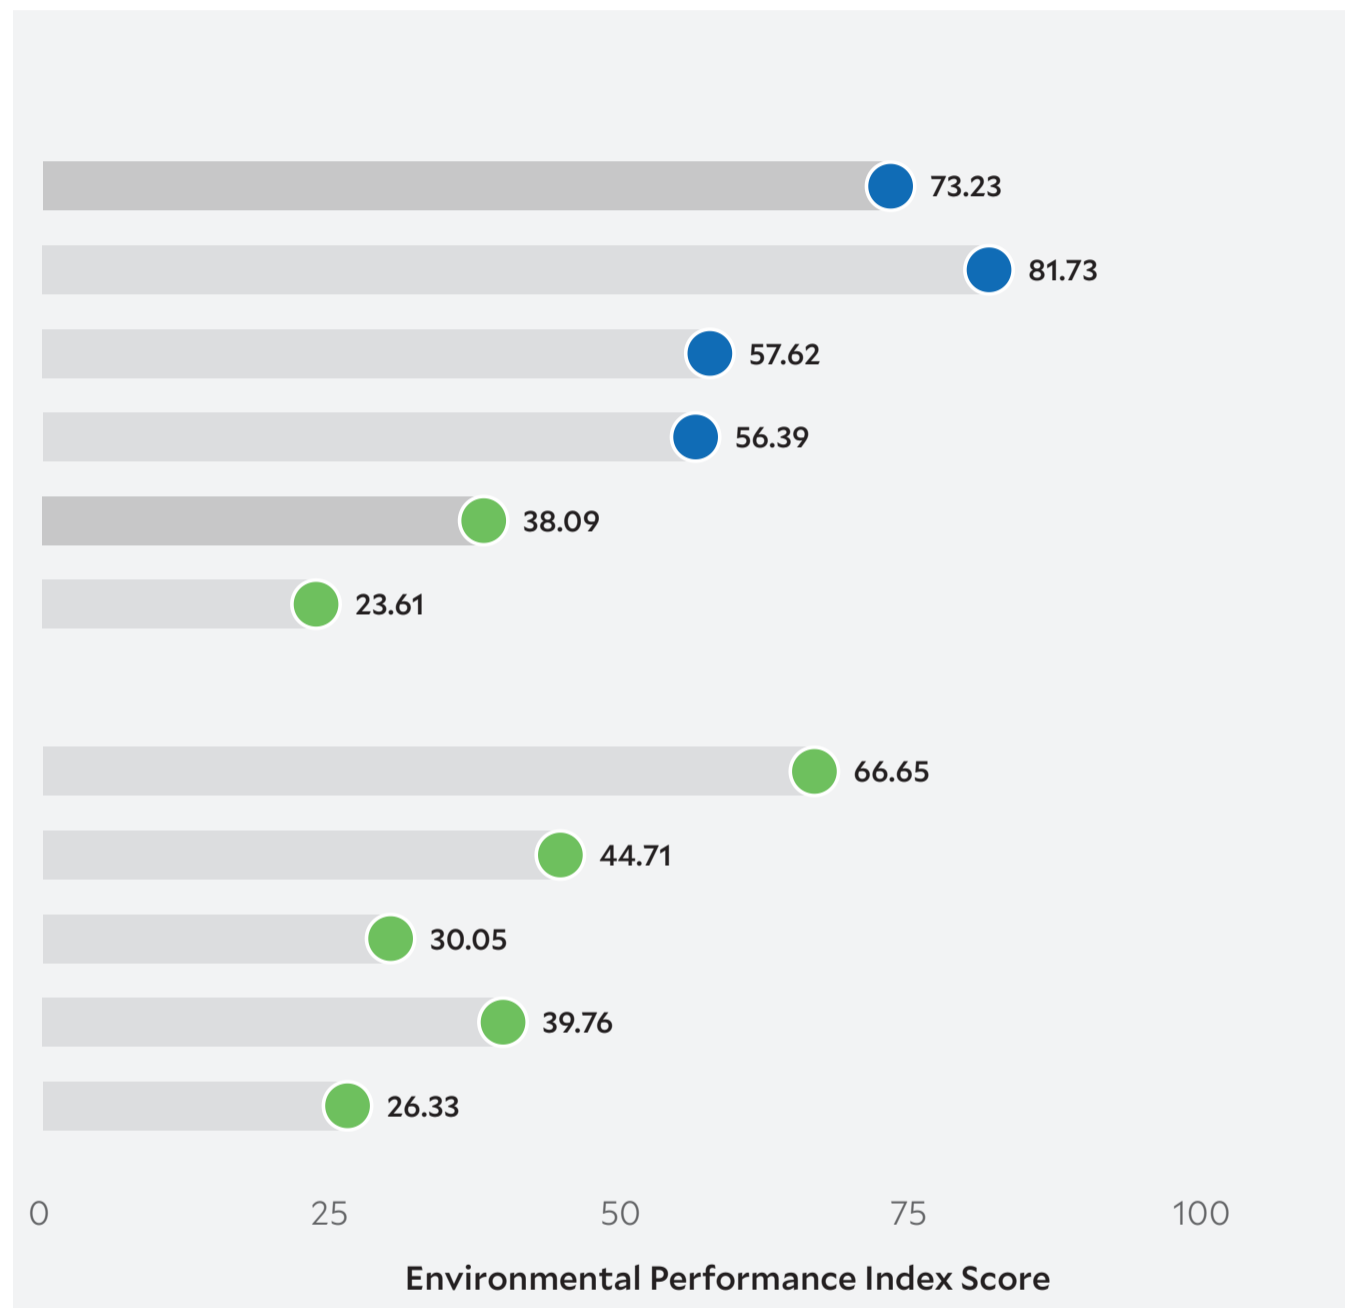

Issue Categories

Rank

Environmental Health

52

Air Quality

50

Water & Sanitation

77

Heavy Metals

75

Ecosystem Vitality

165

Biodiversity & Habitat

174

Forests

Fisheries

29

Climate & Energy

121

Air Pollution

148

Water Resources

126

Agriculture

108

Peer Comparisons

WEALTH [GDP *per capita*]

SIMILARITY**

DEMOGRAPHICS [POP. DENSITY]

* Sustainable Development Goals Index. ** Based on k-nearest neighbors algorithm