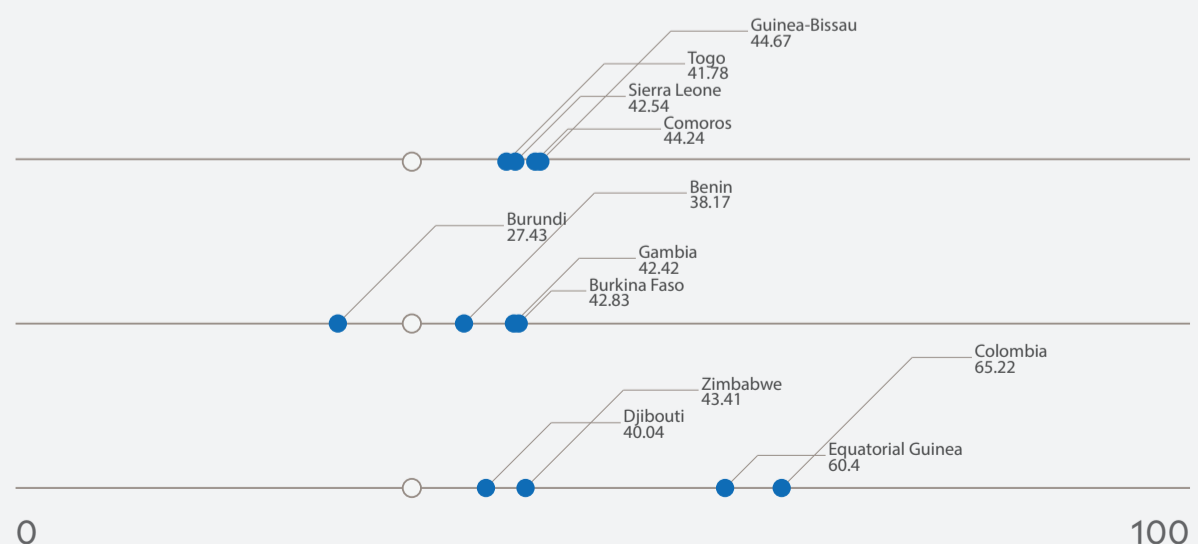

39.5

0 25 50 75 100

Environmental Performance Index Score

Peer Comparisons

WEALTH [GDP *per capita*]

SIMILARITY**

DEMOGRAPHICS [POP. DENSITY]

* Sustainable Development Goals Index. ** Based on k-nearest neighbors algorithm