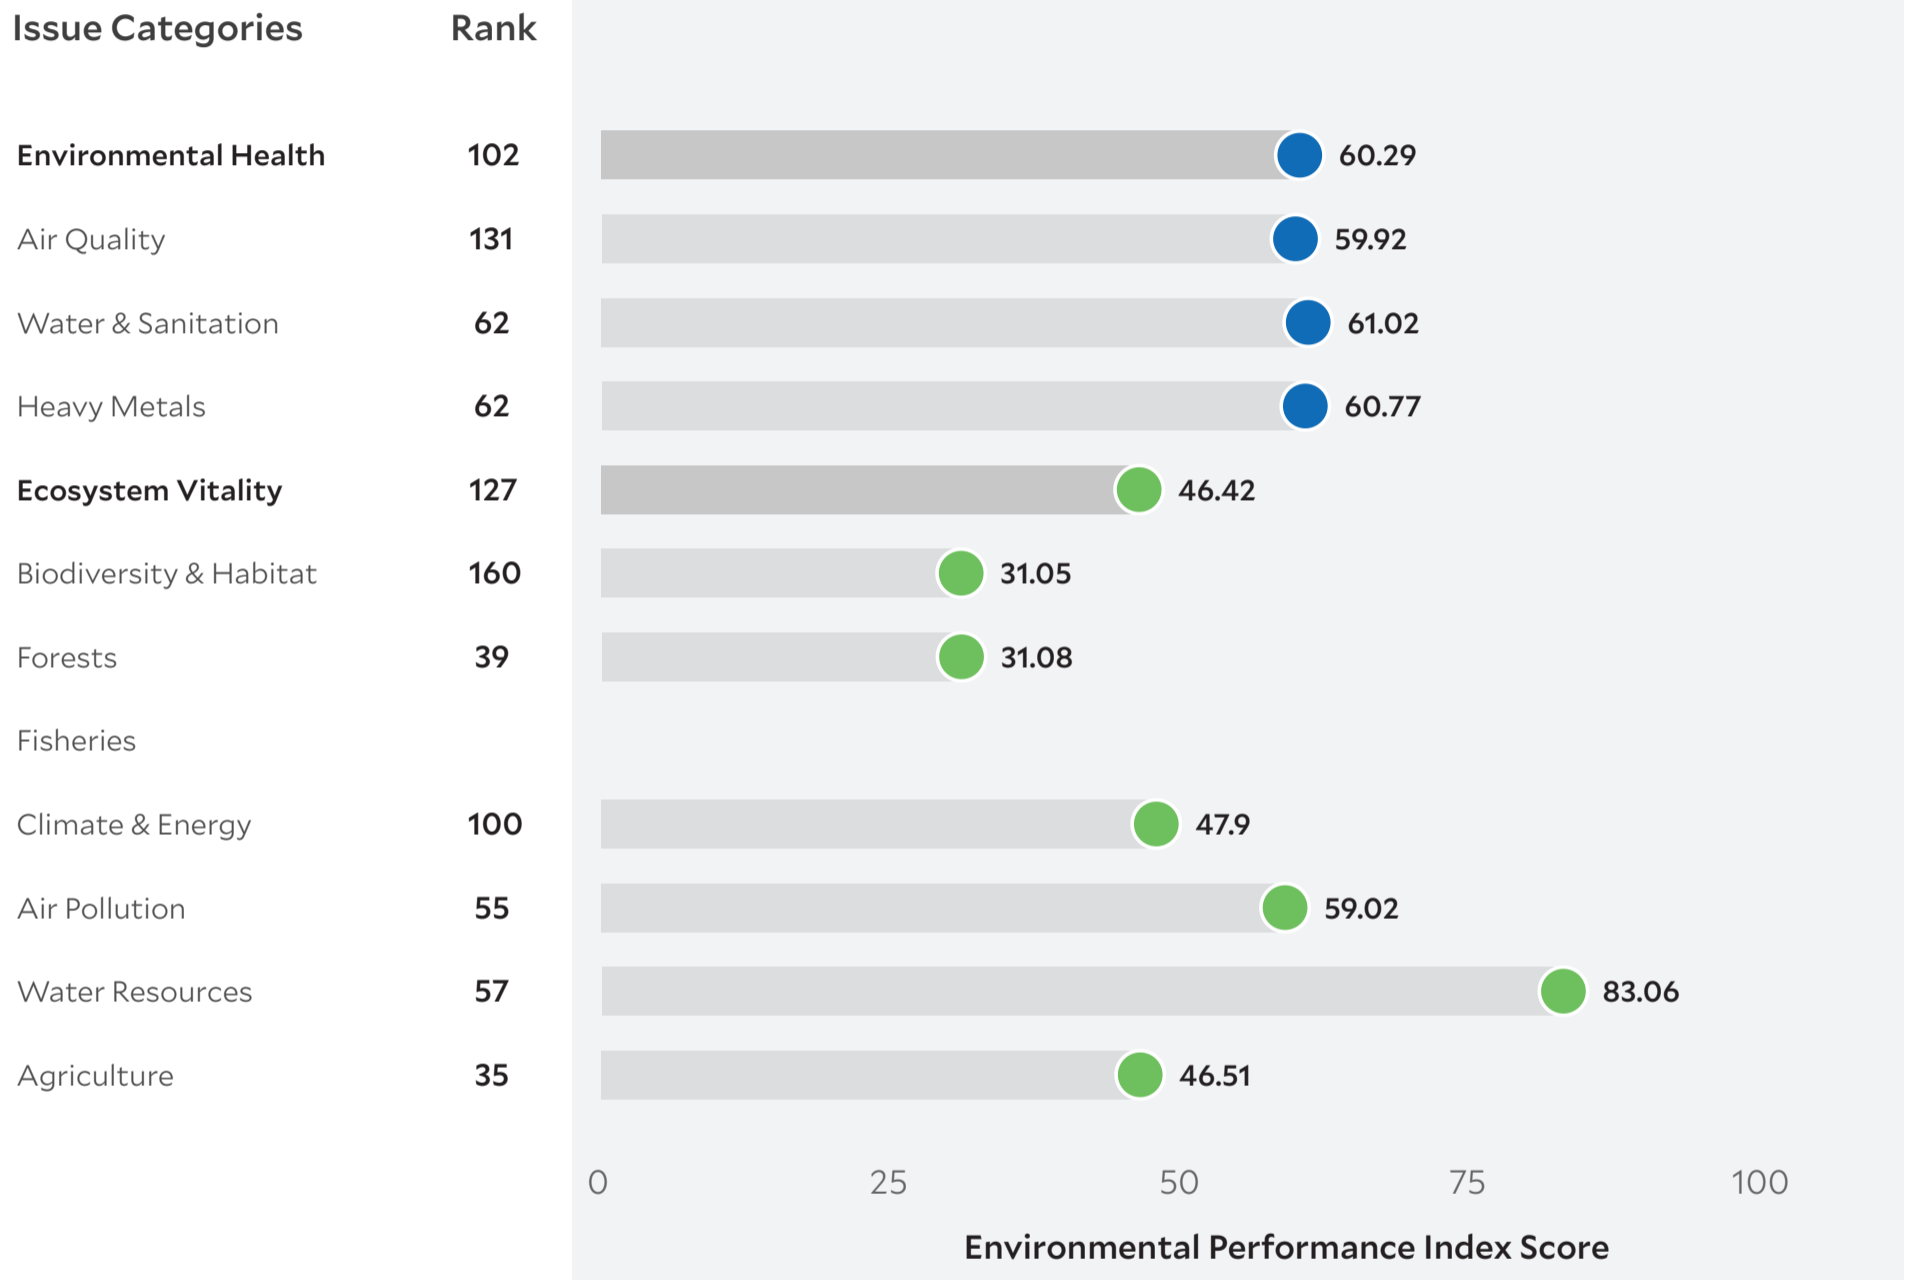

# Country Profile MOLDOVA

2018 EPI Country Rank (out of 180)

**112**

EPI Score [0=worst, 100=best]

**51.97**

Population (millions)	3.6
Land Area (sq. km)	32,870
GDP (PPP 2011\$ billions)	17.6
GDP <i>per capita</i>	4,944
SDG Index*	74.2

## Country Scorecard

## Peer Comparisons

\* Sustainable Development Goals Index. \*\* Based on k-nearest neighbors algorithm