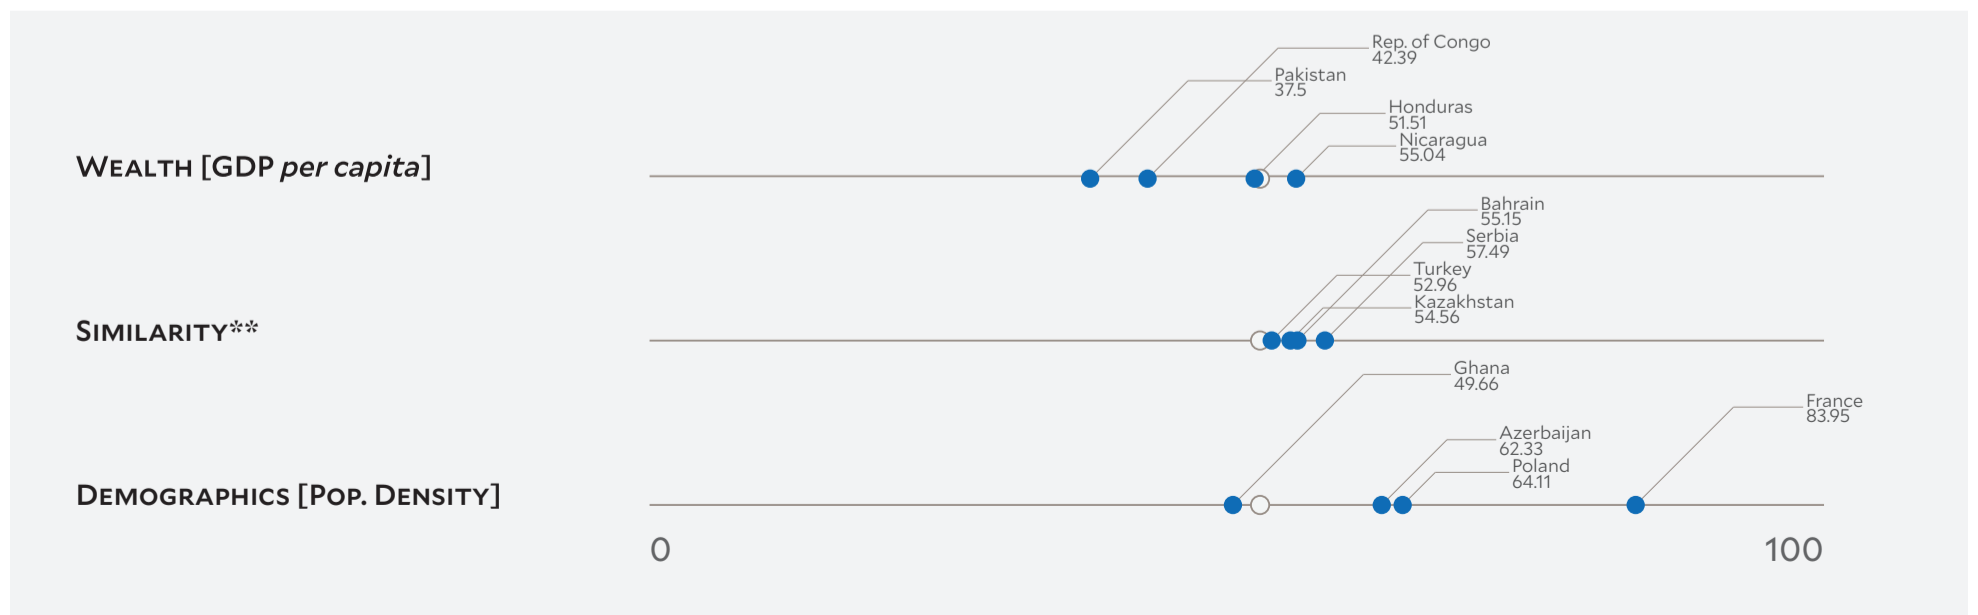

# Country Profile MOLDOVA

2018 EPI Country Rank (out of 180)

**112**

EPI Score [0=worst, 100=best]

**51.97**

Population (millions)	3.6
Land Area (sq. km)	32,870
GDP (PPP 2011\$ billions)	17.6
GDP <i>per capita</i>	4,944
SDG Index*	74.2

## Country Scorecard

## Peer Comparisons

\* Sustainable Development Goals Index. \*\* Based on k-nearest neighbors algorithm