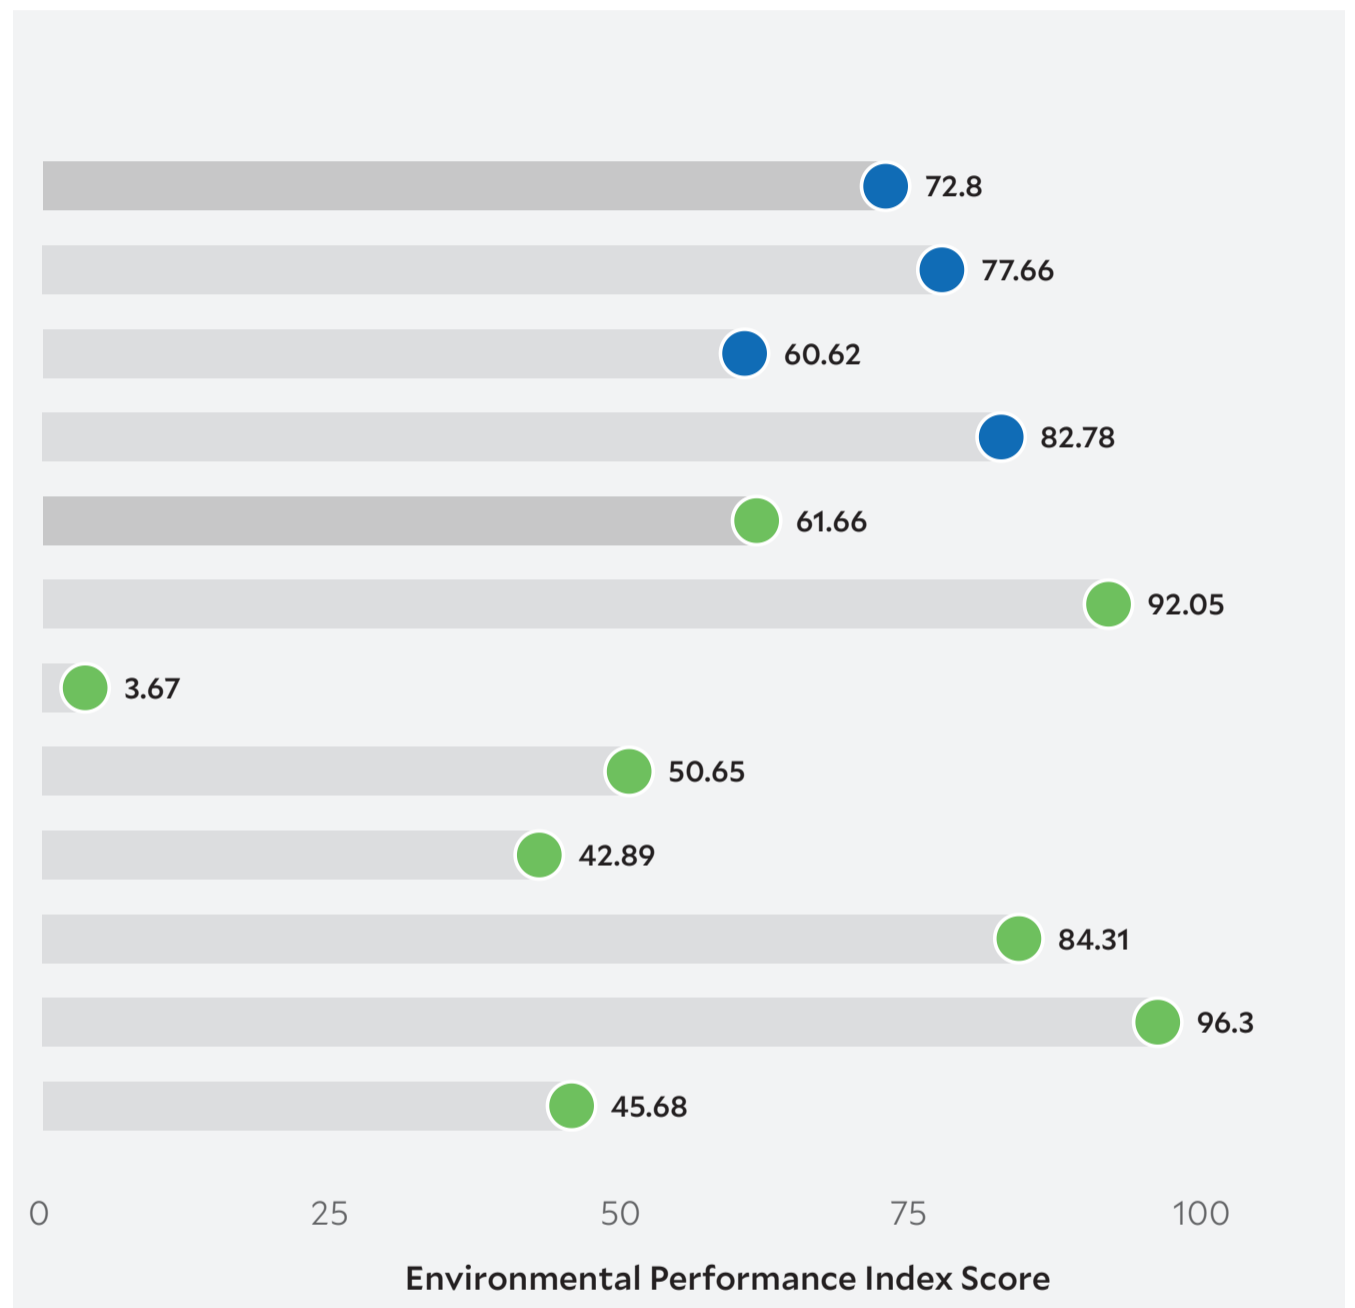

Country Scorecard

Issue Categories

Rank

Environmental Health

54

Air Quality

64

Water & Sanitation

64

Heavy Metals

26

Ecosystem Vitality

49

Biodiversity & Habitat

25

Forests

131

Fisheries

89

Climate & Energy

130

Air Pollution

16

Water Resources

27

Agriculture

38

Peer Comparisons

WEALTH [GDP *per capita*]

SIMILARITY**

DEMOGRAPHICS [POP. DENSITY]

* Sustainable Development Goals Index. ** Based on k-nearest neighbors algorithm