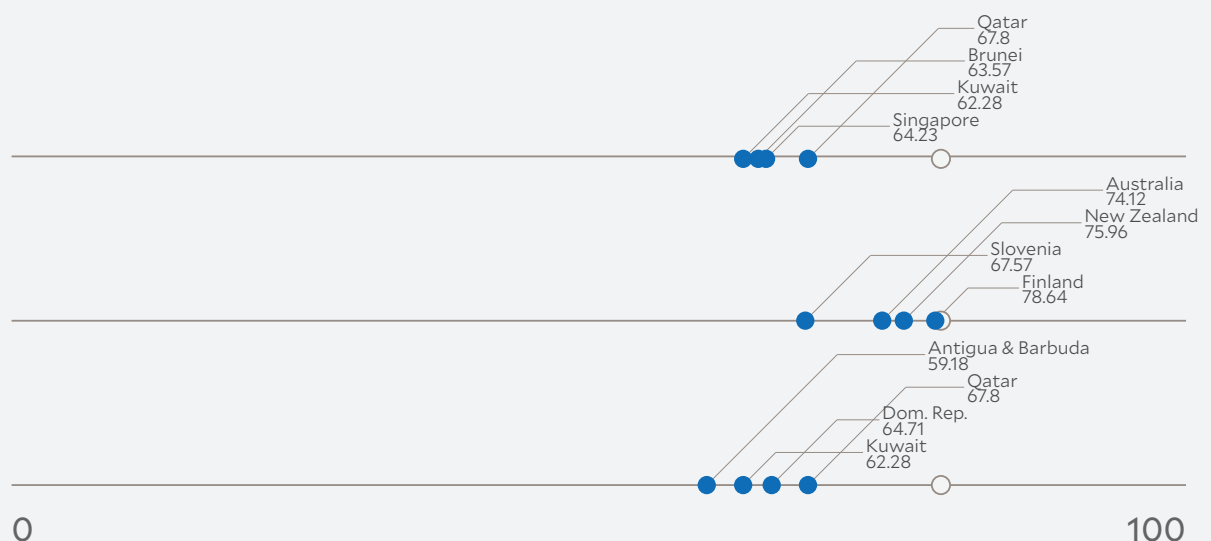

61.82

Water Resources

5

99.76

Agriculture

50

38.06

0 25 50 75 100

Environmental Performance Index Score

Peer Comparisons

WEALTH [GDP *per capita*]

SIMILARITY**

DEMOGRAPHICS [POP. DENSITY]

* Sustainable Development Goals Index. ** Based on k-nearest neighbors algorithm