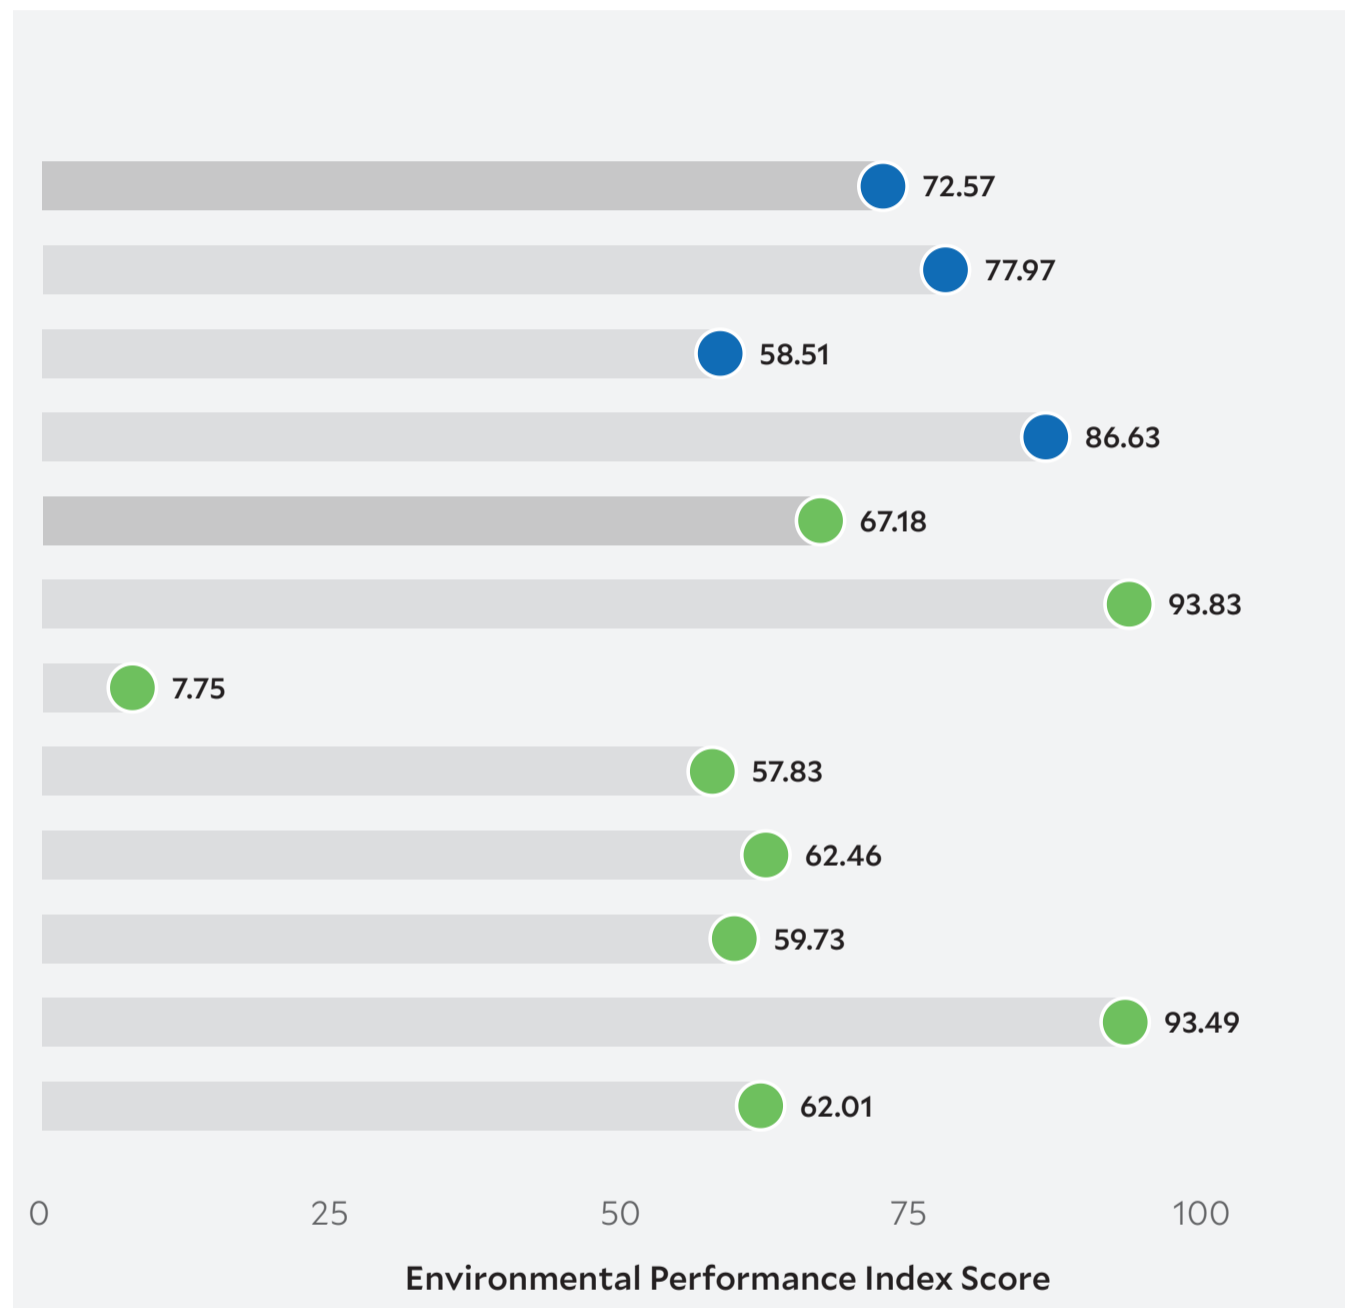

Country Scorecard

Issue Categories

Rank

Environmental Health

57

Air Quality

62

Water & Sanitation

74

Heavy Metals

23

Ecosystem Vitality

21

Biodiversity & Habitat

21

Forests

119

Fisheries

64

Climate & Energy

41

Air Pollution

51

Water Resources

37

Agriculture

10

Peer Comparisons

WEALTH [GDP *per capita*]

SIMILARITY**

DEMOGRAPHICS [POP. DENSITY]

* Sustainable Development Goals Index. ** Based on k-nearest neighbors algorithm