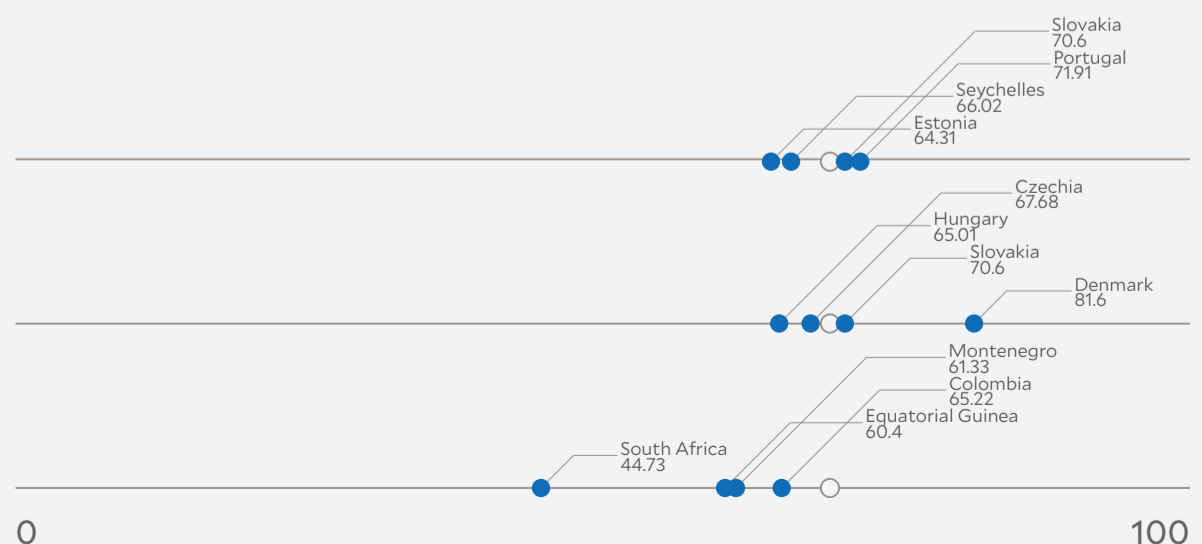

37

Agriculture

10

Peer Comparisons

WEALTH [GDP *per capita*]

SIMILARITY**

DEMOGRAPHICS [POP. DENSITY]

* Sustainable Development Goals Index. ** Based on k-nearest neighbors algorithm