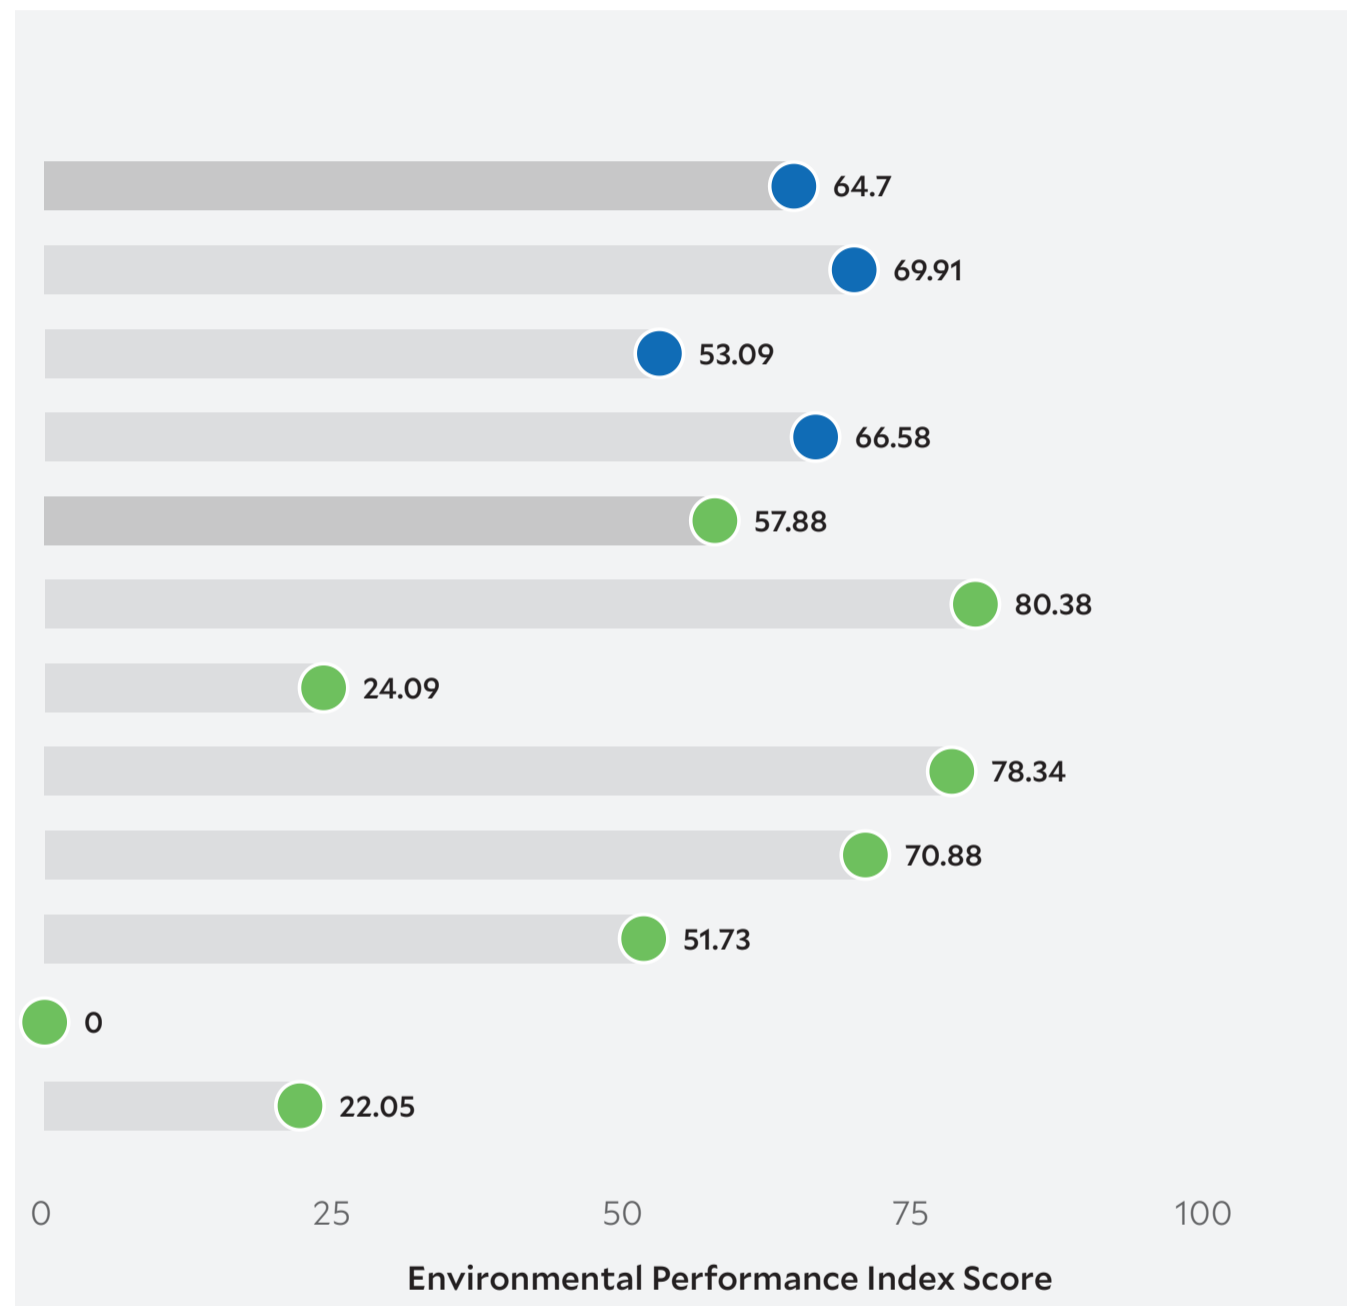

Country Scorecard

Issue Categories

Rank

Environmental Health

86

Air Quality

80

Water & Sanitation

87

Heavy Metals

51

Ecosystem Vitality

63

Biodiversity & Habitat

77

Forests

65

Fisheries

9

Climate & Energy

14

Air Pollution

78

Water Resources

143

Agriculture

124

Peer Comparisons

WEALTH [GDP *per capita*]

SIMILARITY**

DEMOGRAPHICS [POP. DENSITY]

* Sustainable Development Goals Index. ** Based on k-nearest neighbors algorithm