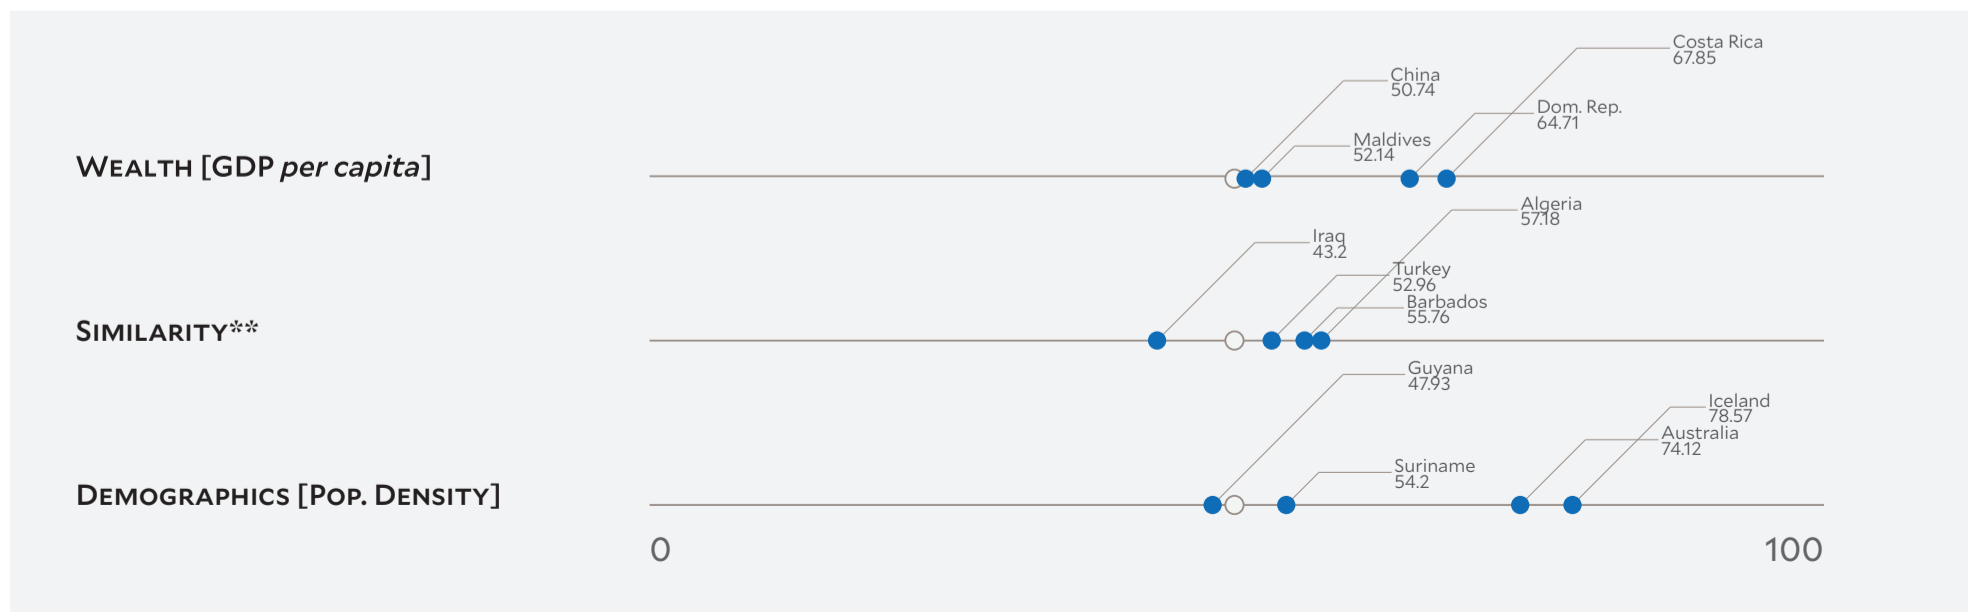

Country Profile

LIBYA

2018 EPI Country Rank (out of 180)

123

EPI Score [0=worst, 100=best]

49.79

Population (millions) **6.3**

Land Area (sq. km) **1,759,540**

GDP (PPP 2011\$ billions) **91.0**

GDP *per capita* **14,455**

SDG Index* **—**

Country Scorecard

Peer Comparisons

* Sustainable Development Goals Index. ** Based on k-nearest neighbors algorithm