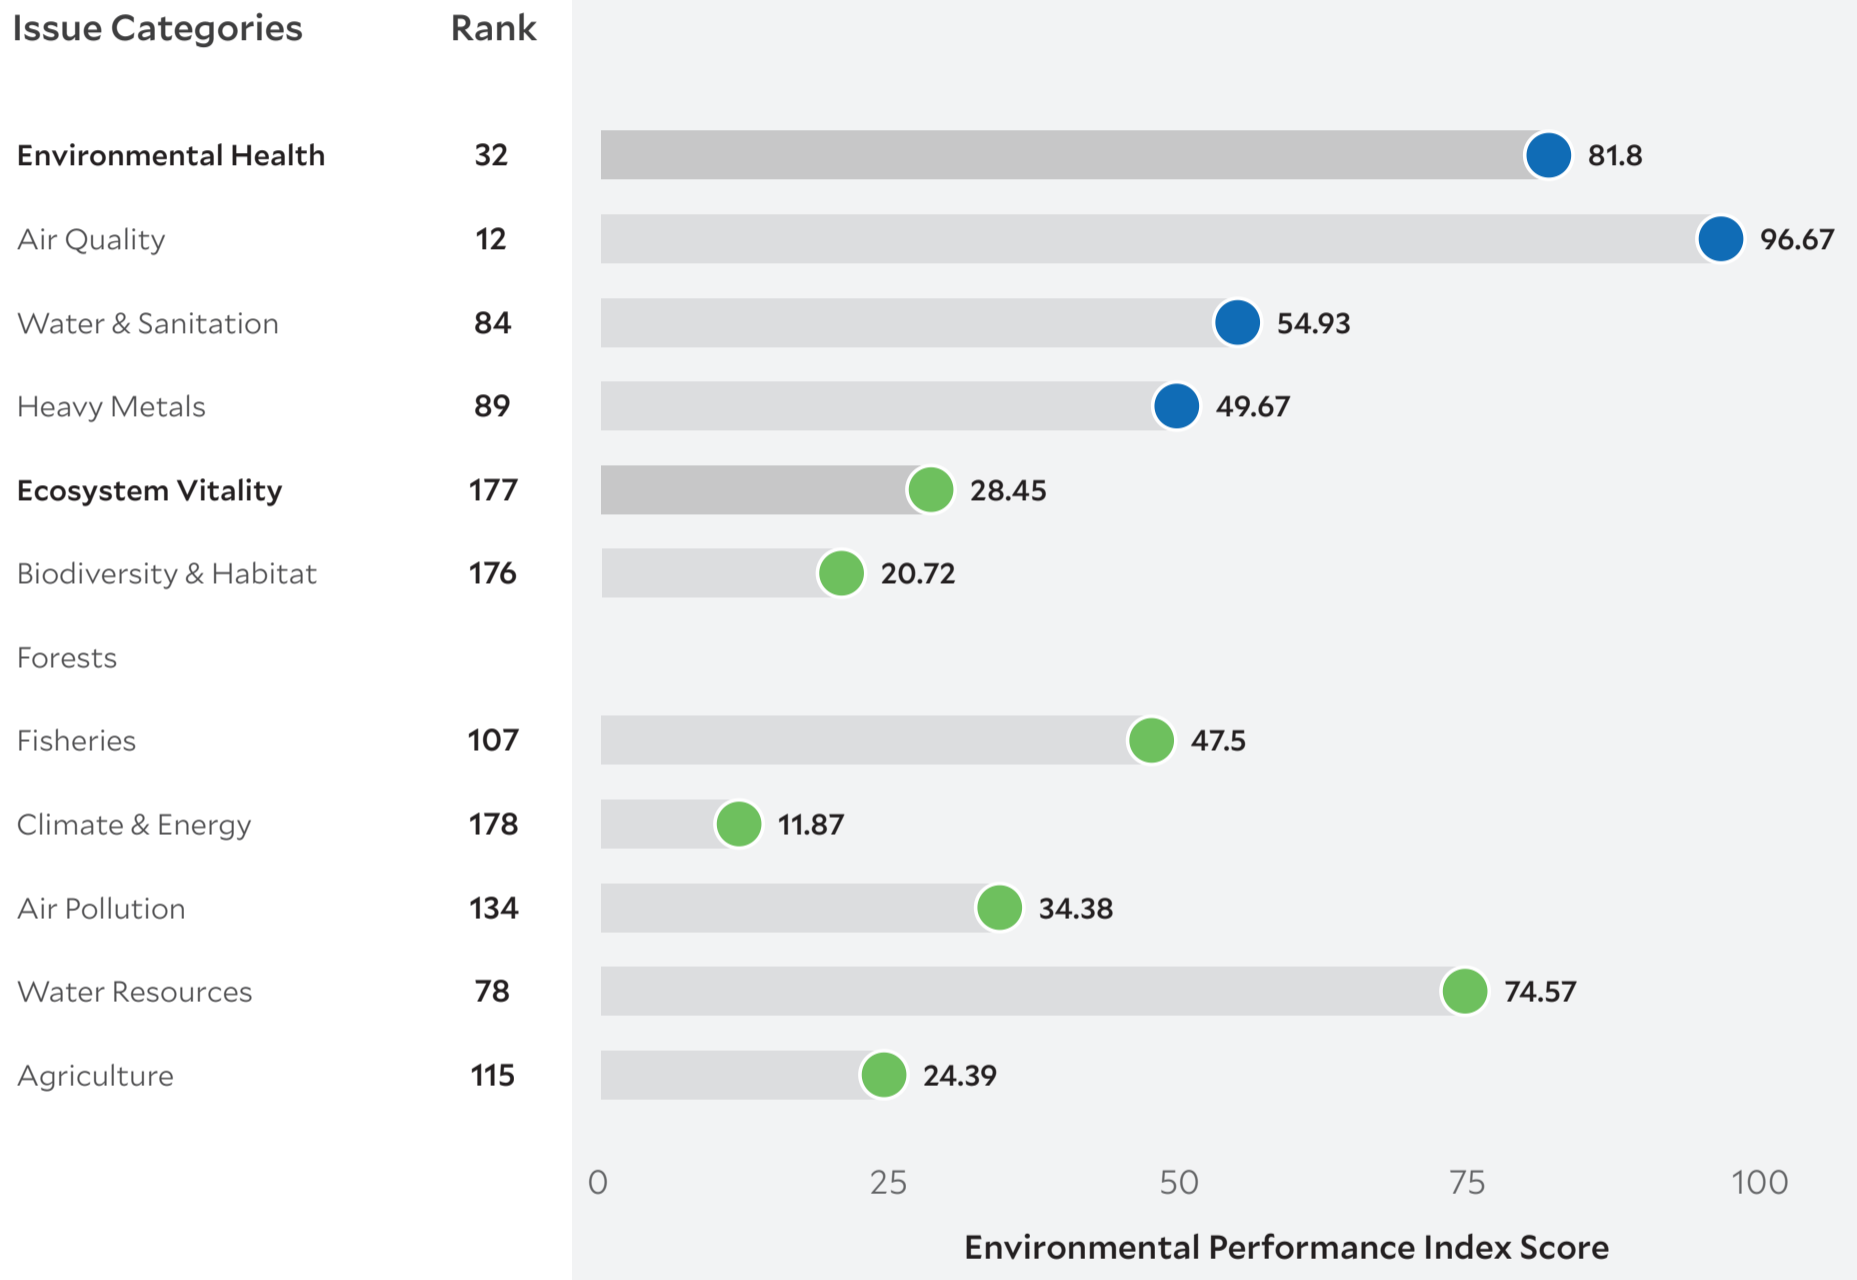

Country Profile

LIBYA

2018 EPI Country Rank (out of 180)

123

EPI Score [0=worst, 100=best]

49.79

Population (millions) **6.3**

Land Area (sq. km) **1,759,540**

GDP (PPP 2011\$ billions) **91.0**

GDP *per capita* **14,455**

SDG Index* **—**

Country Scorecard

Peer Comparisons

* Sustainable Development Goals Index. ** Based on k-nearest neighbors algorithm