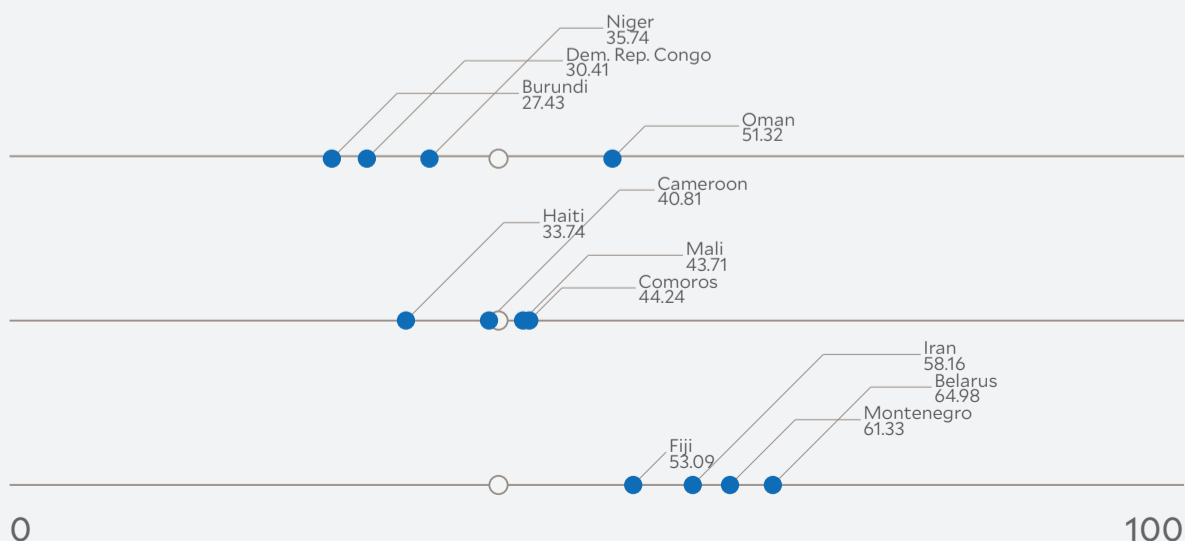

129

21.03

0 25 50 75 100

Environmental Performance Index Score

Peer Comparisons

WEALTH [GDP *per capita*]

SIMILARITY**

DEMOGRAPHICS [POP. DENSITY]

* Sustainable Development Goals Index. ** Based on k-nearest neighbors algorithm