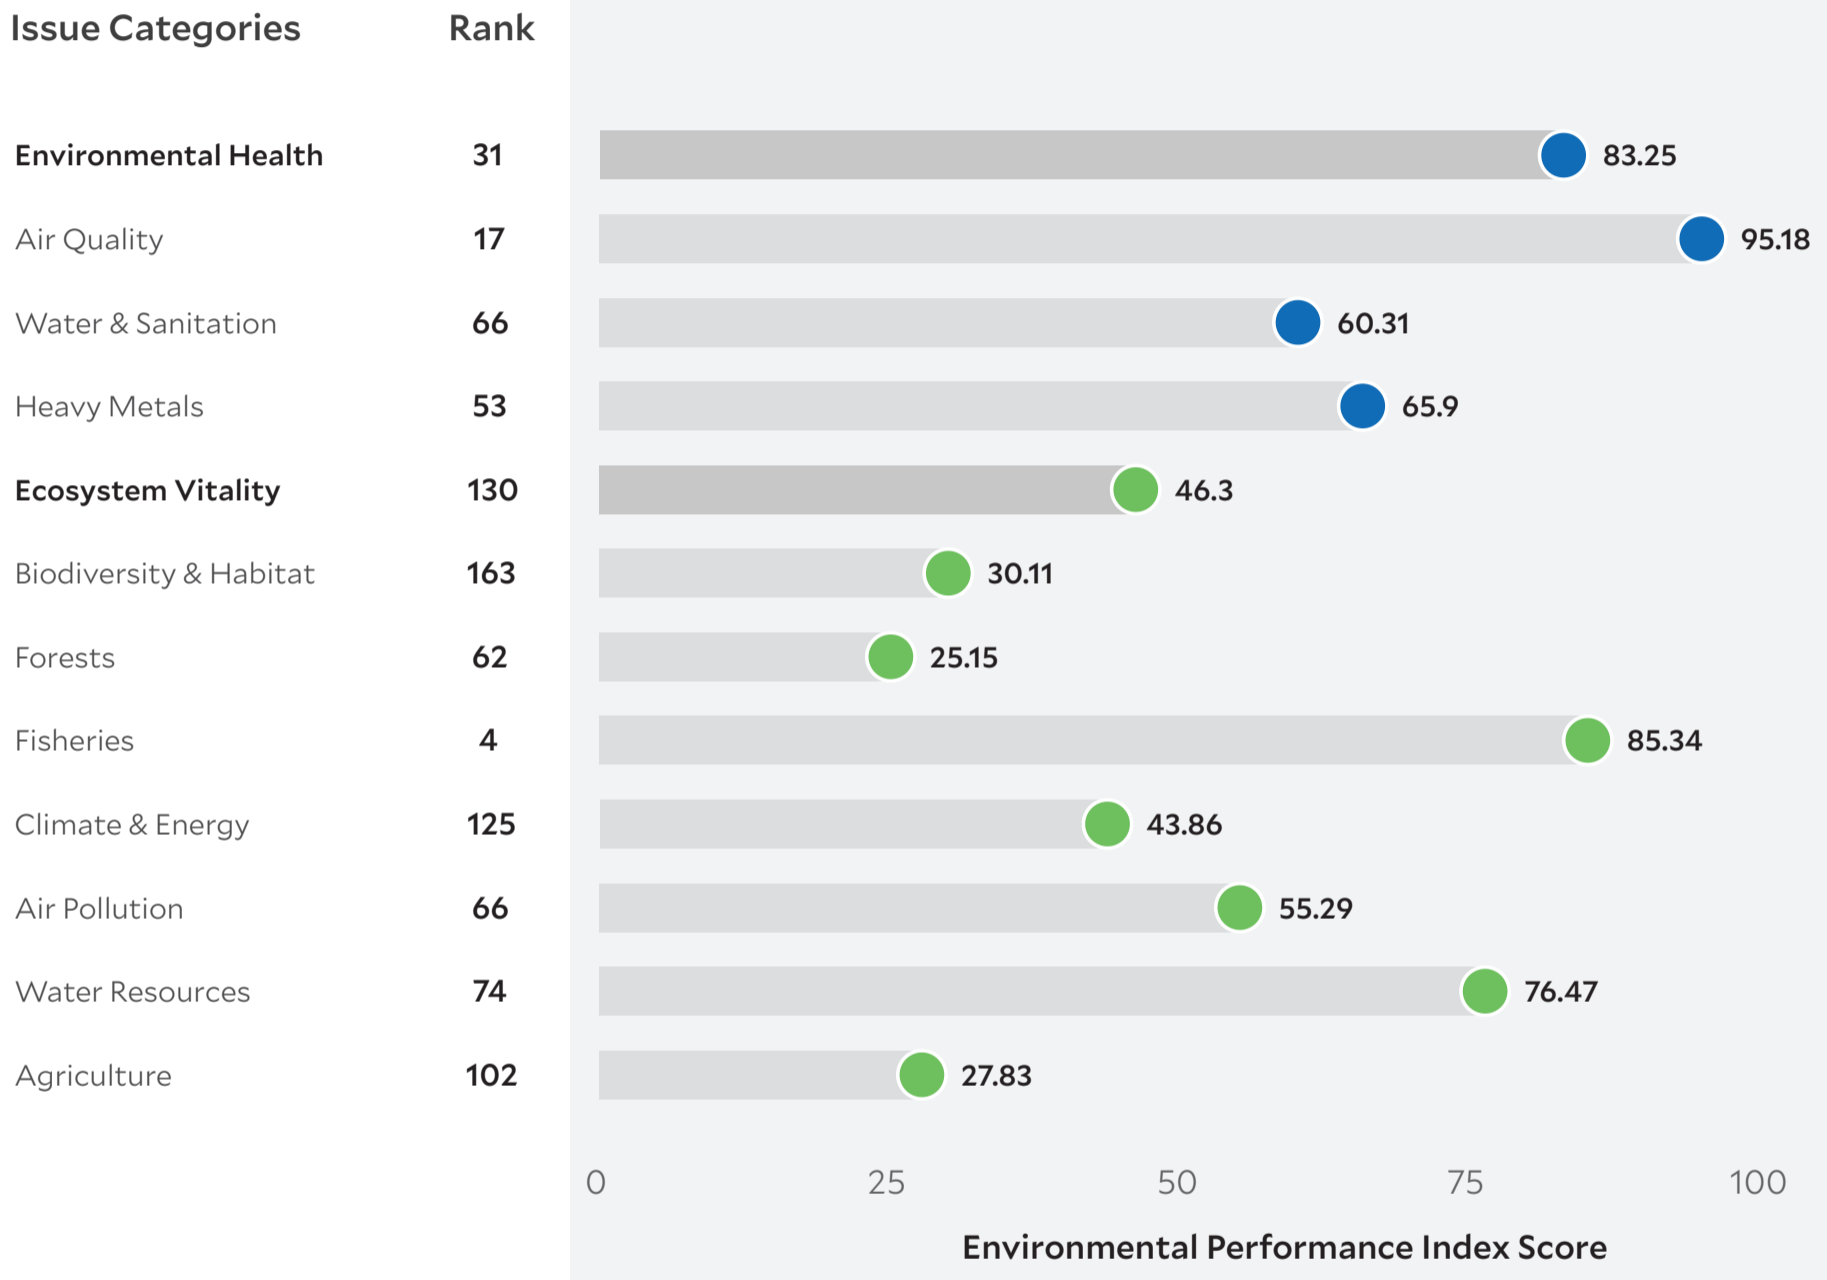

Country Profile

LEBANON

2018 EPI Country Rank (out of 180)

67

EPI Score [0=worst, 100=best]

61.08

Population (millions) **6.0**

Land Area (sq. km) **10,230**

GDP (PPP 2011\$ billions) **79.7**

GDP *per capita* **13,268**

SDG Index* **64.9**

Country Scorecard

Peer Comparisons

* Sustainable Development Goals Index. ** Based on k-nearest neighbors algorithm