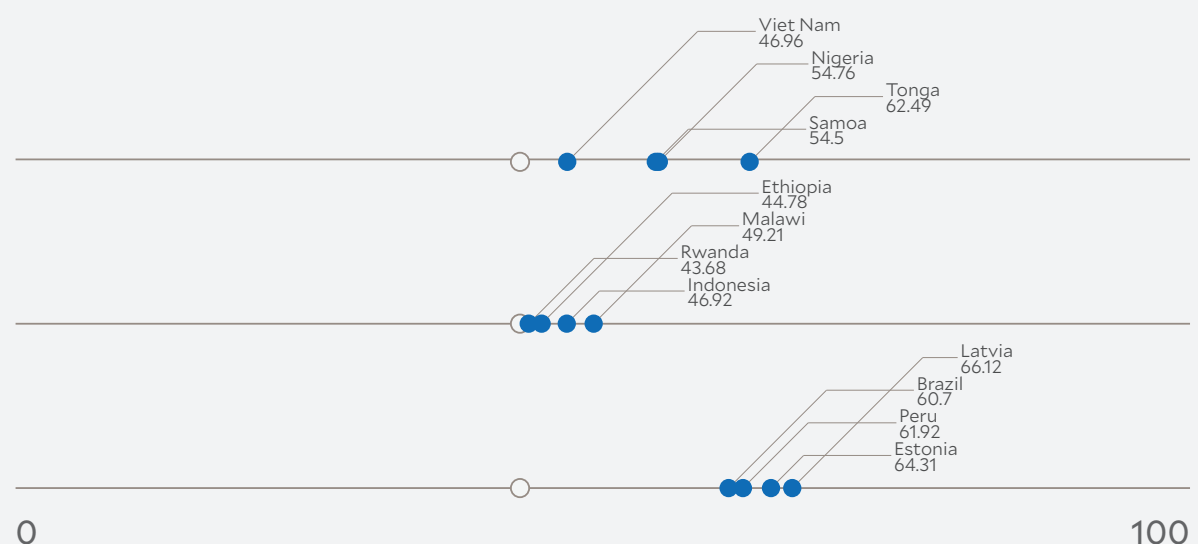

143

0

Agriculture

71

33.06

0 25 50 75 100

Environmental Performance Index Score

Peer Comparisons

WEALTH [GDP *per capita*]

SIMILARITY**

DEMOGRAPHICS [POP. DENSITY]

* Sustainable Development Goals Index. ** Based on k-nearest neighbors algorithm