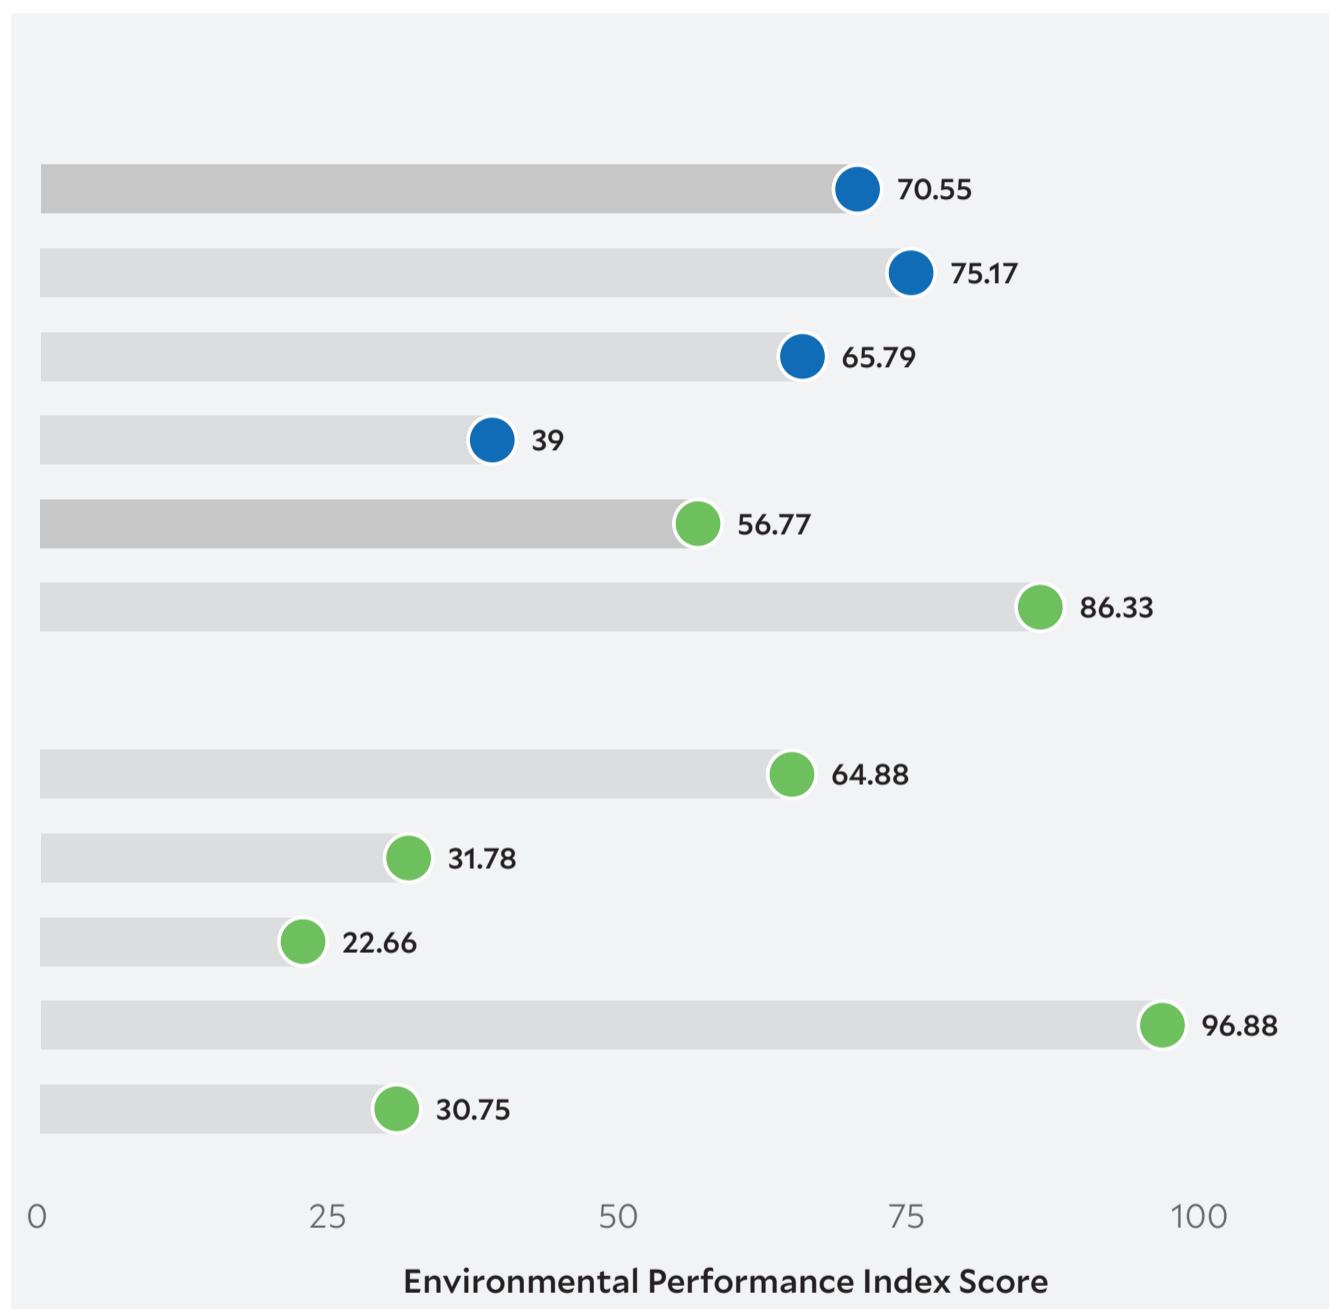

## KUWAIT

2018 EPI Country Rank (out of 180)

**61**

EPI Score [0=worst, 100=best]

**62.28**

Population (millions)	4.1
Land Area (sq. km)	17,820
GDP (PPP 2011\$ billions)	279.1
GDP per capita	68,862
SDG Index*	62.4

#### Ecosystem Vitality

65

Biodiversity & Habitat

51

Forests

Fisheries

33

Climate & Energy

161

Air Pollution

162

Water Resources

21

Agriculture

83

## Peer Comparisons

\* Sustainable Development Goal Index. \*\* Based on k-nearest neighbors algorithm