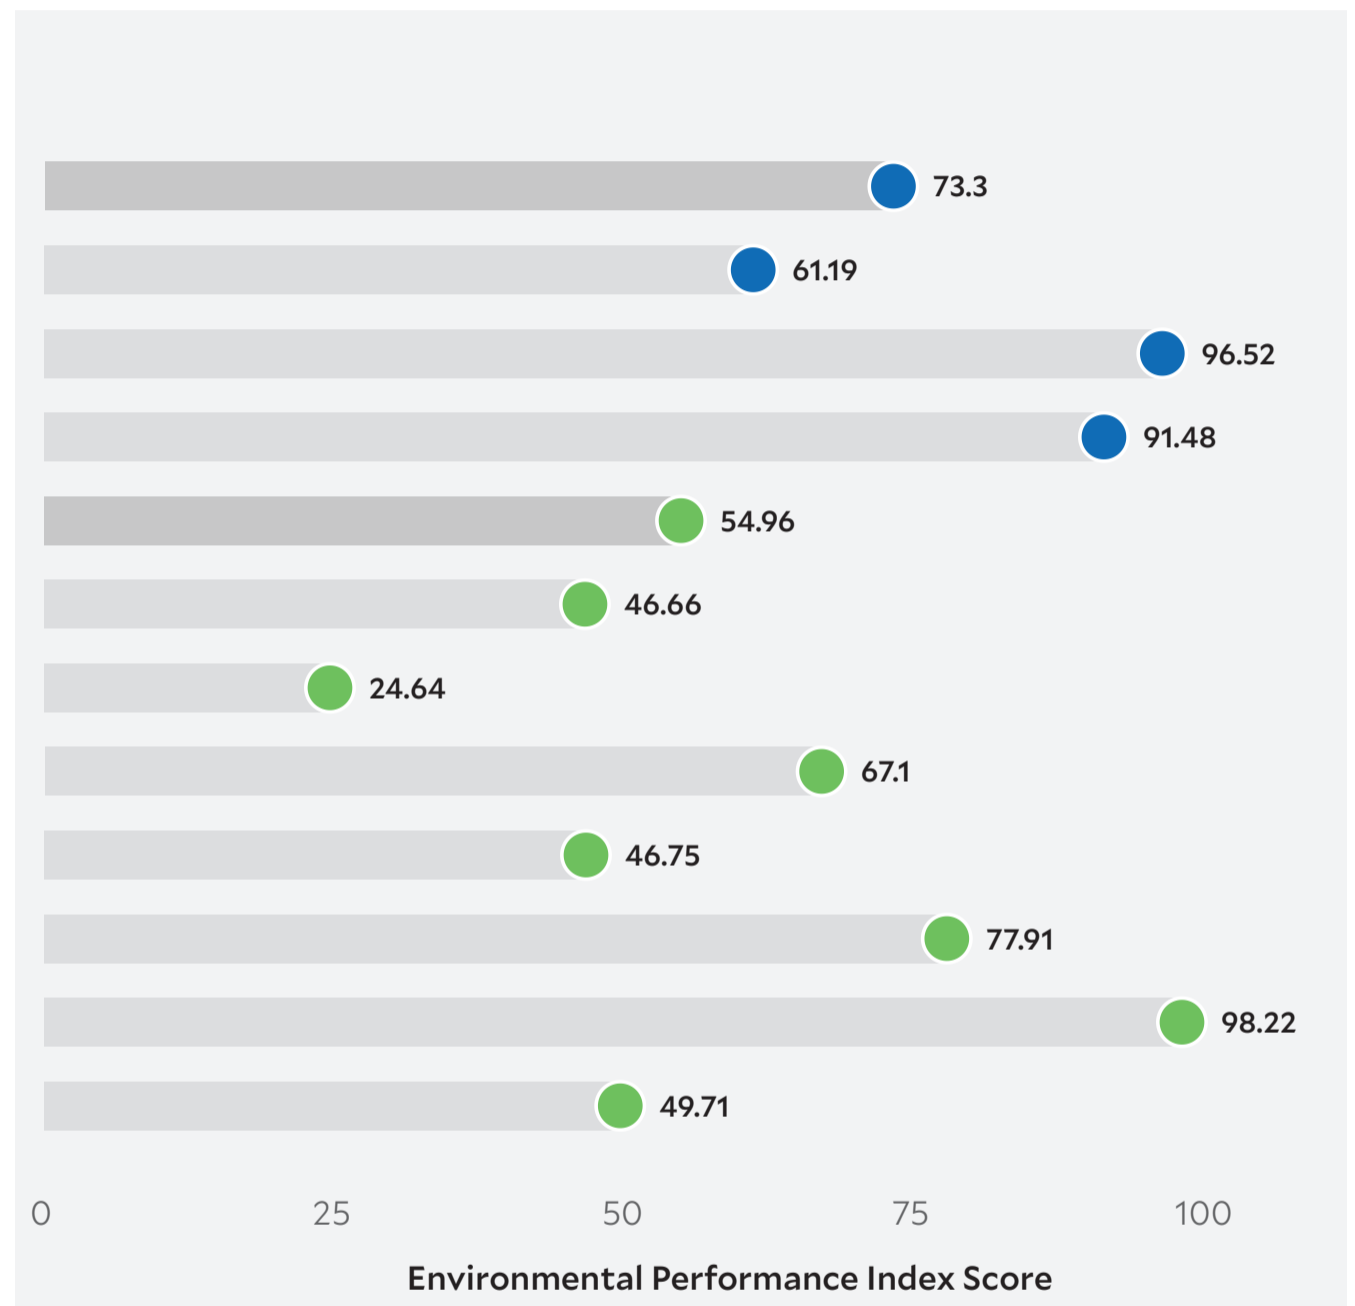

Air Quality

119

Water & Sanitation

20

Heavy Metals

11

Ecosystem Vitality

78

Biodiversity & Habitat

144

Forests

64

Fisheries

27

Climate & Energy

110

Air Pollution

22

Water Resources

15

Agriculture

26

Peer Comparisons

WEALTH [GDP *per capita*]

SIMILARITY**

DEMOGRAPHICS [POP. DENSITY]

* Sustainable Development Goals Index. ** Based on k-nearest neighbors algorithm