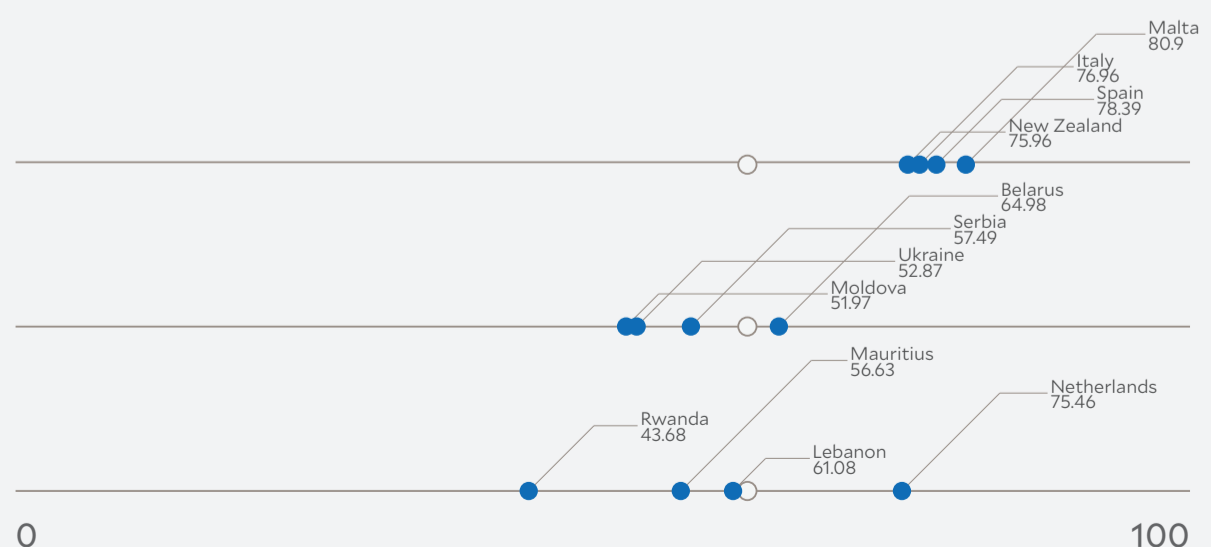

Air Pollution

22

Water Resources

15

Agriculture

26

Peer Comparisons

WEALTH [GDP *per capita*]

SIMILARITY**

DEMOGRAPHICS [POP. DENSITY]

* Sustainable Development Goals Index. ** Based on k-nearest neighbors algorithm