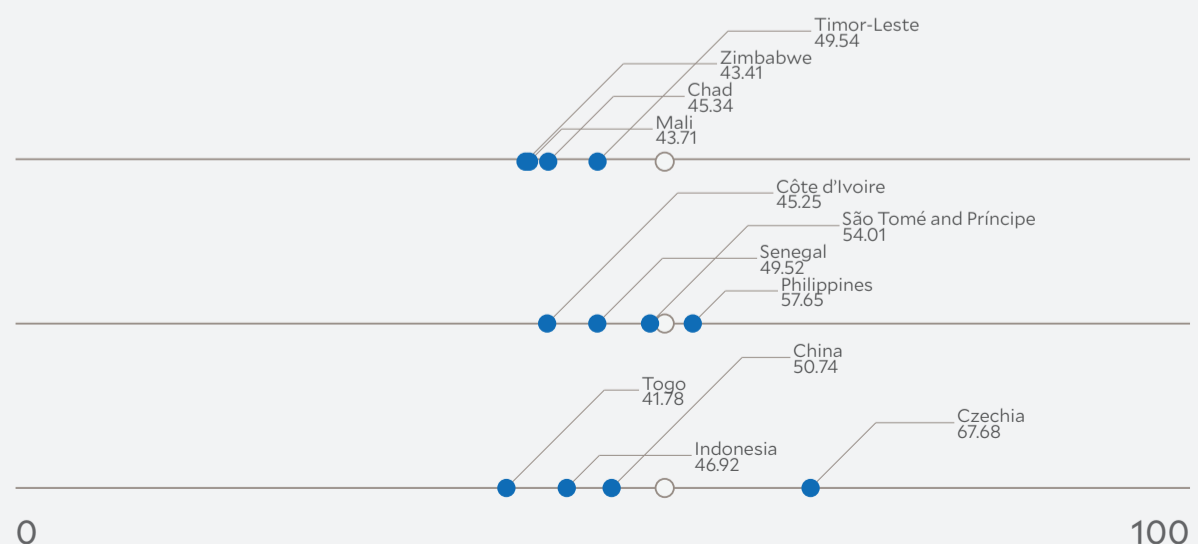

0 25 50 75 100

Environmental Performance Index Score

Peer Comparisons

WEALTH [GDP *per capita*]

SIMILARITY**

DEMOGRAPHICS [POP. DENSITY]

* Sustainable Development Goals Index. ** Based on k-nearest neighbors algorithm