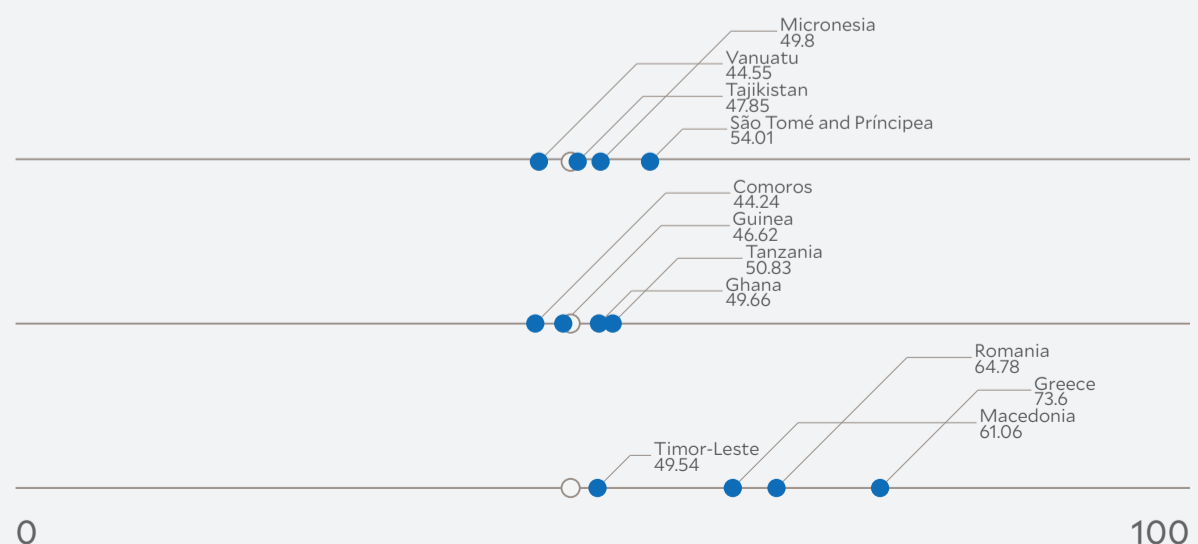

104

27.25

0 25 50 75 100

Environmental Performance Index Score

Peer Comparisons

WEALTH [GDP *per capita*]

SIMILARITY**

DEMOGRAPHICS [POP. DENSITY]

* Sustainable Development Goals Index. ** Based on k-nearest neighbors algorithm