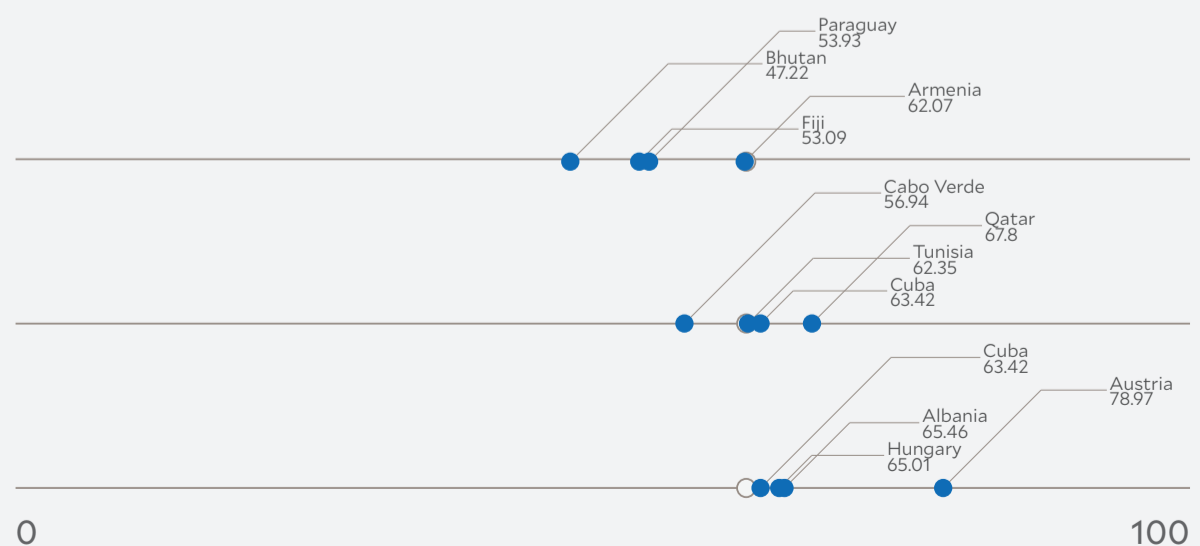

107

46.84

Air Pollution

20

78.6

Water Resources

60

81.74

Agriculture

150

13.03

Peer Comparisons

WEALTH [GDP *per capita*]

SIMILARITY**

DEMOGRAPHICS [POP. DENSITY]

* Sustainable Development Goals Index. ** Based on k-nearest neighbors algorithm