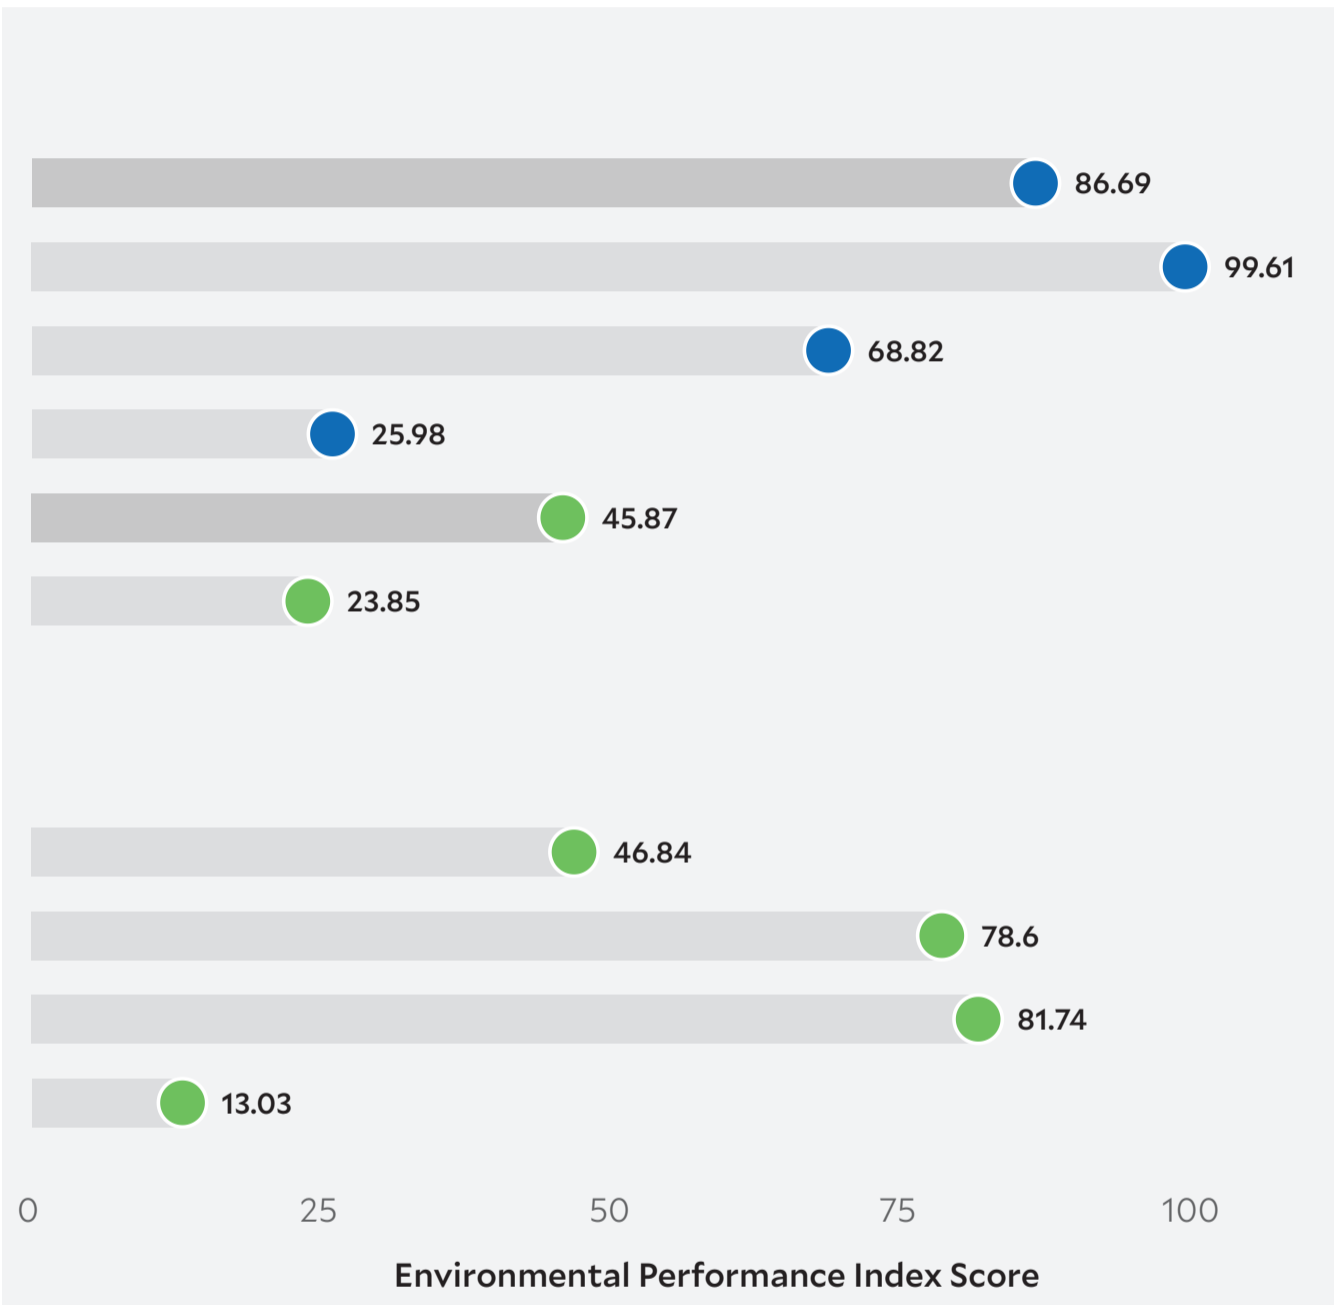

Country Scorecard

Issue Categories

Rank

Environmental Health

26

86.69

Air Quality

3

99.61

Water & Sanitation

45

68.82

Heavy Metals

165

25.98

Ecosystem Vitality

107

46.84

Air Pollution

20

78.6

Water Resources

60

81.74

Agriculture

150

13.03

Peer Comparisons

WEALTH [GDP *per capita*]

SIMILARITY**

DEMOGRAPHICS [POP. DENSITY]

* Sustainable Development Goals Index. ** Based on k-nearest neighbors algorithm