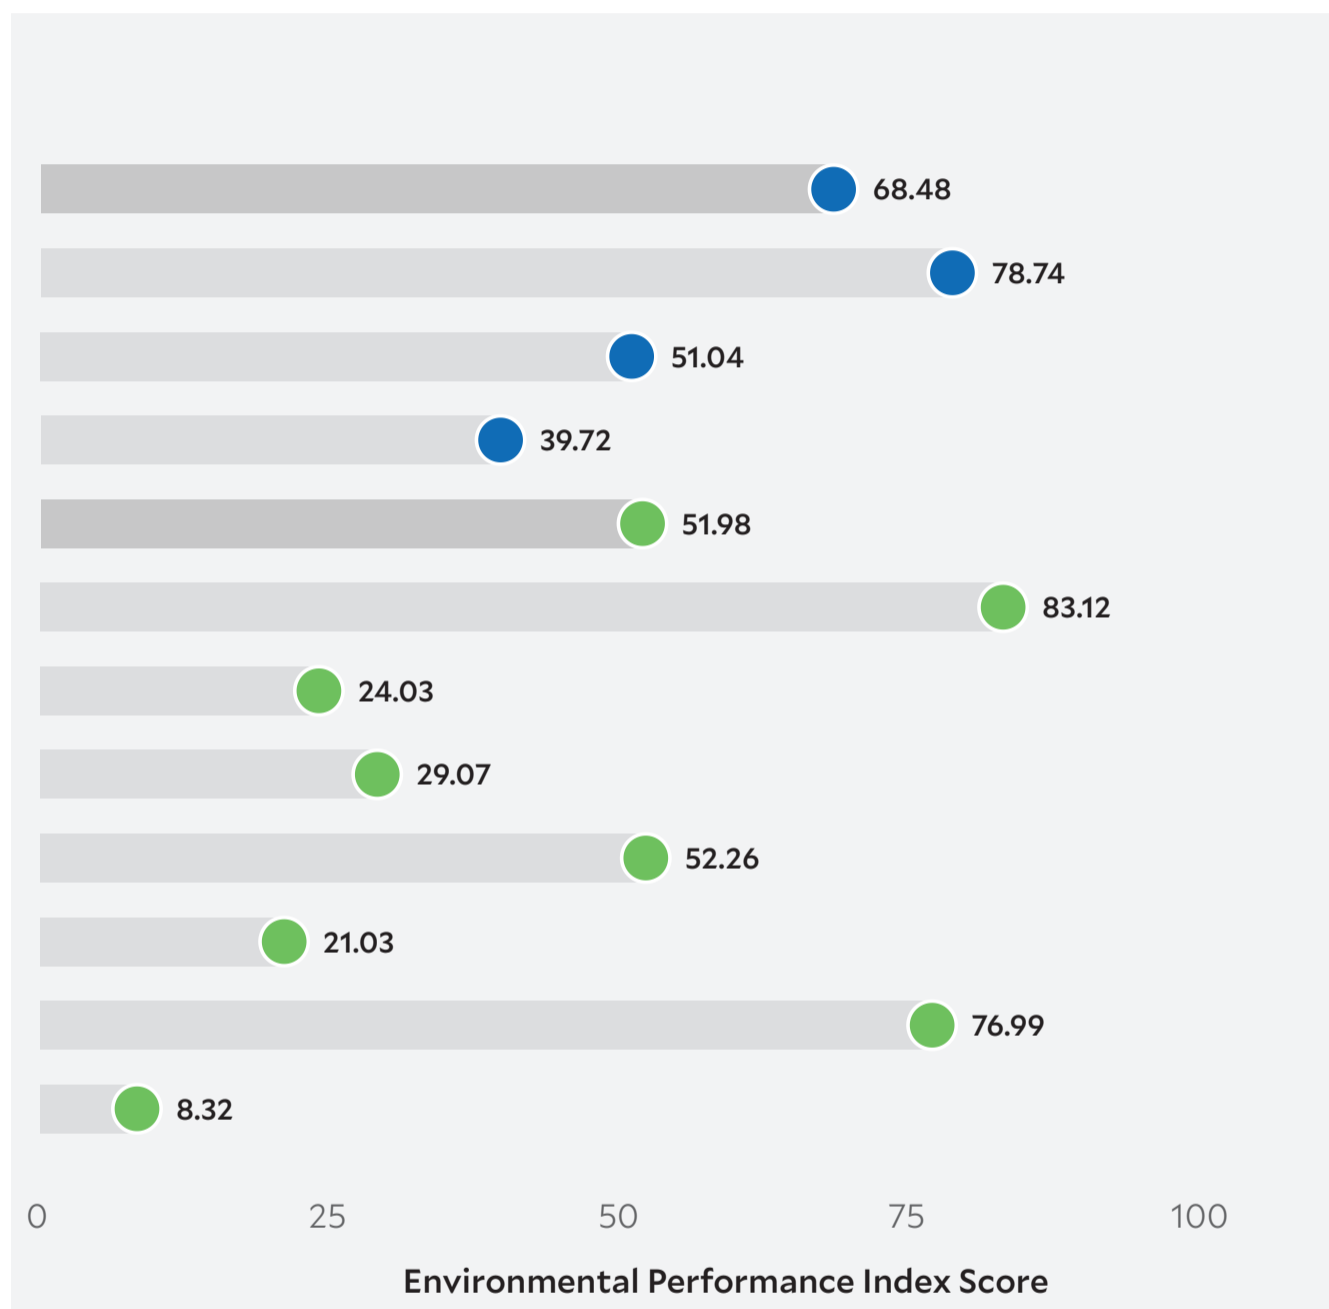

GDP *per capita* 8,180

SDG Index* 66.6

Country Scorecard

Issue Categories

Rank

Environmental Health

71

Air Quality

60

Water & Sanitation

89

Heavy Metals

124

Ecosystem Vitality

97

Biodiversity & Habitat

69

Forests

66

Fisheries

133

Climate & Energy

78

Air Pollution

165

Water Resources

73

Agriculture

165

Peer Comparisons

* Sustainable Development Goals Index. ** Based on k-nearest neighbors algorithm