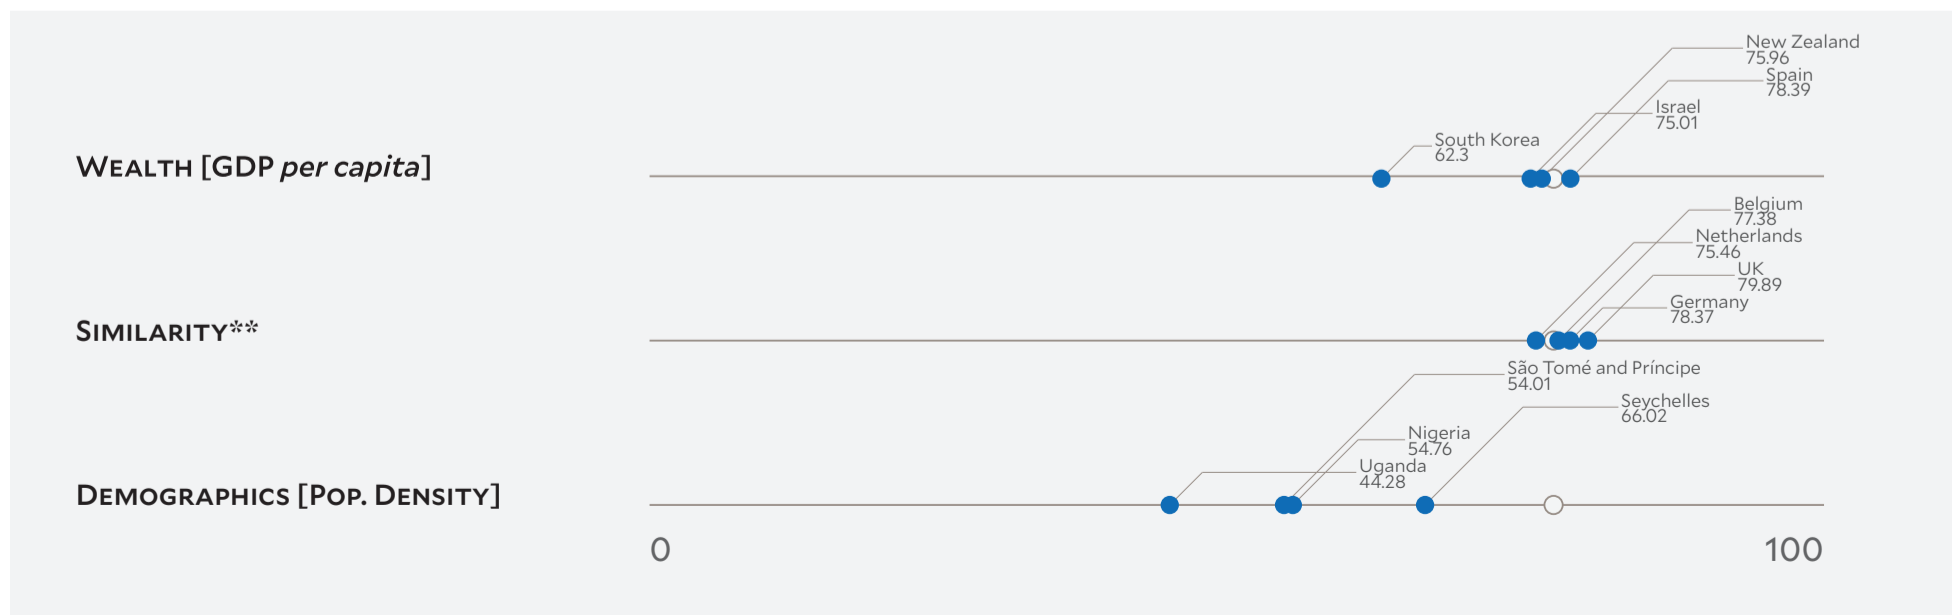

Country Profile ITALY

2018 EPI Country Rank (out of 180)

16

EPI Score [0=worst, 100=best]

76.96

Population (millions)	60.6
Land Area (sq. km)	294,140
GDP (PPP 2011\$ billions)	2,103.8
GDP <i>per capita</i>	34,715
SDG Index*	75.5

40

Fisheries

125

Climate & Energy

28

Air Pollution

10

Water Resources

19

Agriculture

28

Peer Comparisons

* Sustainable Development Goal Index. ** Based on k-nearest neighbors algorithm