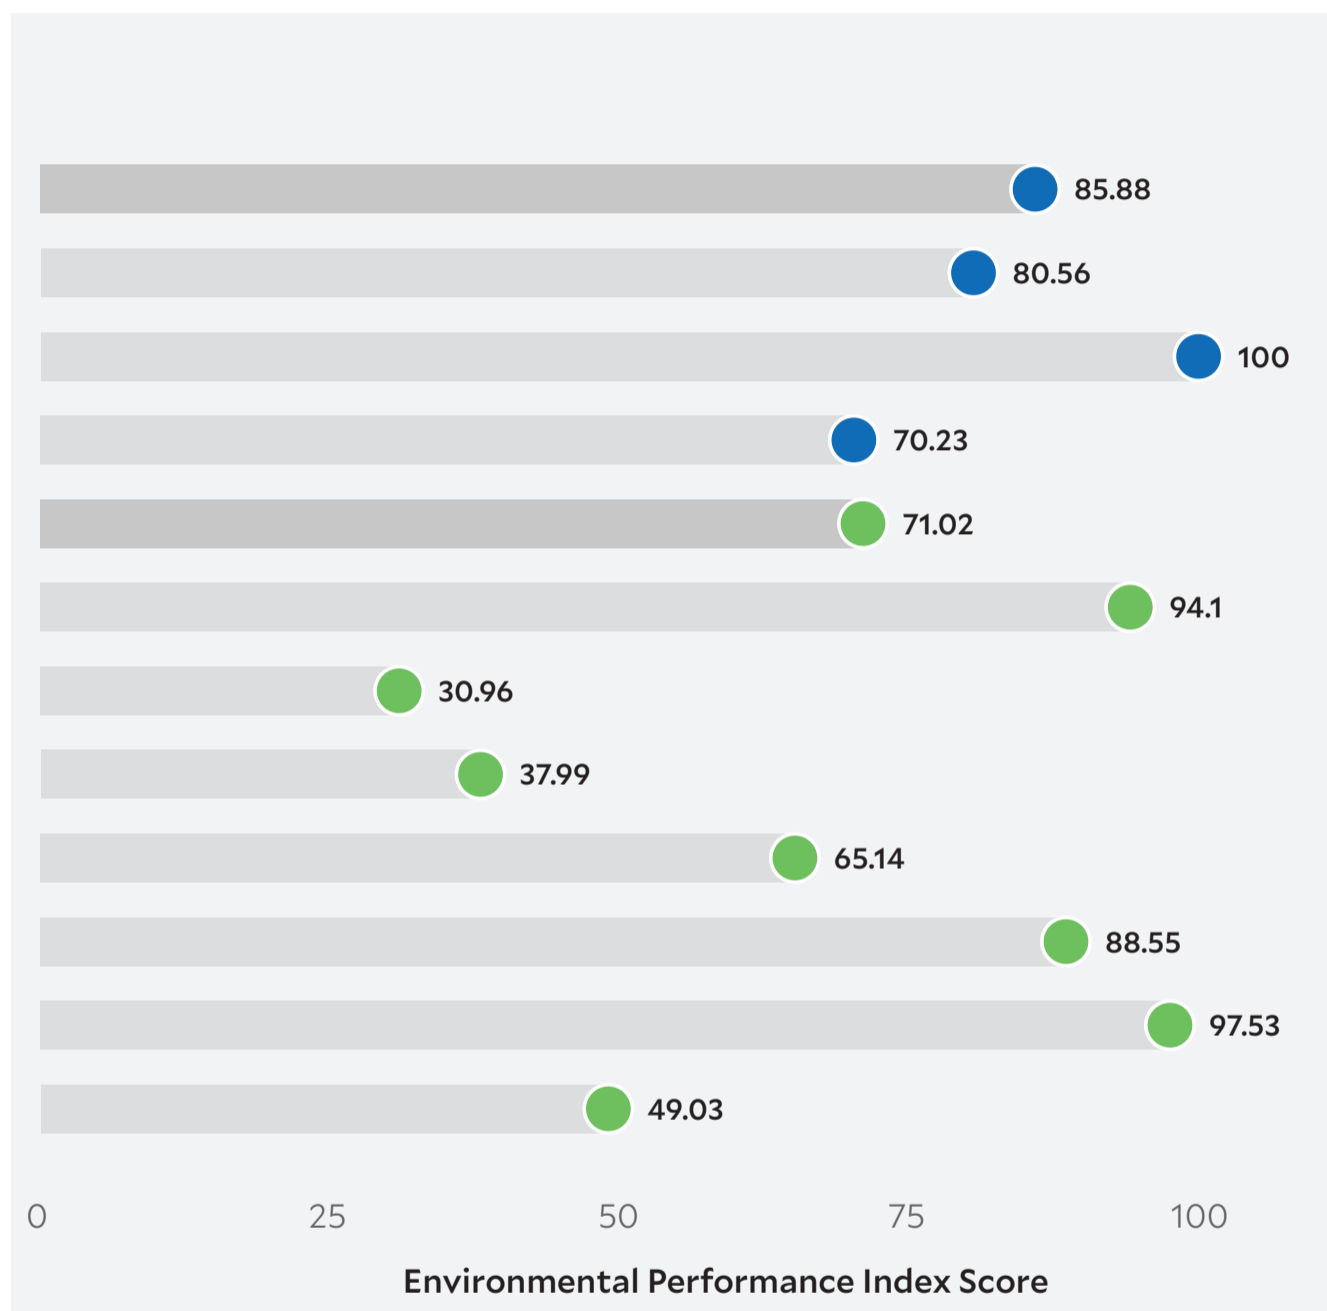

Country Profile ITALY

2018 EPI Country Rank (out of 180)

16

EPI Score [0=worst, 100=best]

76.96

Population (millions)	60.6
Land Area (sq. km)	294,140
GDP (PPP 2011\$ billions)	2,103.8
GDP <i>per capita</i>	34,715
SDG Index*	75.5

1

Heavy Metals

41

Ecosystem Vitality

10

Biodiversity & Habitat

20

Forests

40

Fisheries

125

Climate & Energy

28

Air Pollution

10

Water Resources

19

Agriculture

28

Peer Comparisons

* Sustainable Development Goal Index. ** Based on k-nearest neighbors algorithm