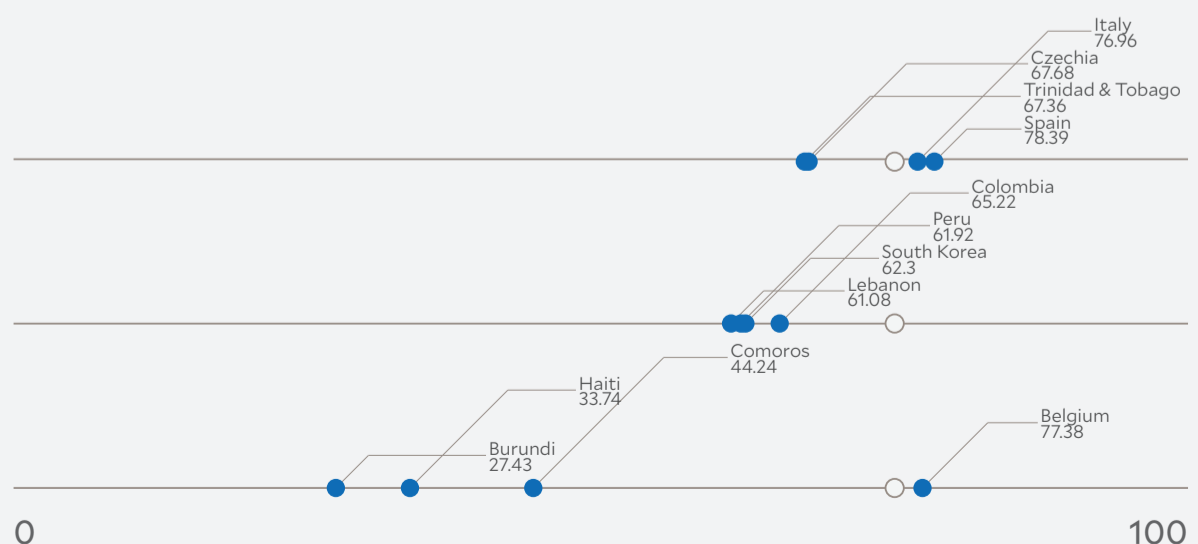

9

Agriculture

111

Peer Comparisons

WEALTH [GDP *per capita*]

SIMILARITY**

DEMOGRAPHICS [POP. DENSITY]

* Sustainable Development Goals Index. ** Based on k-nearest neighbors algorithm