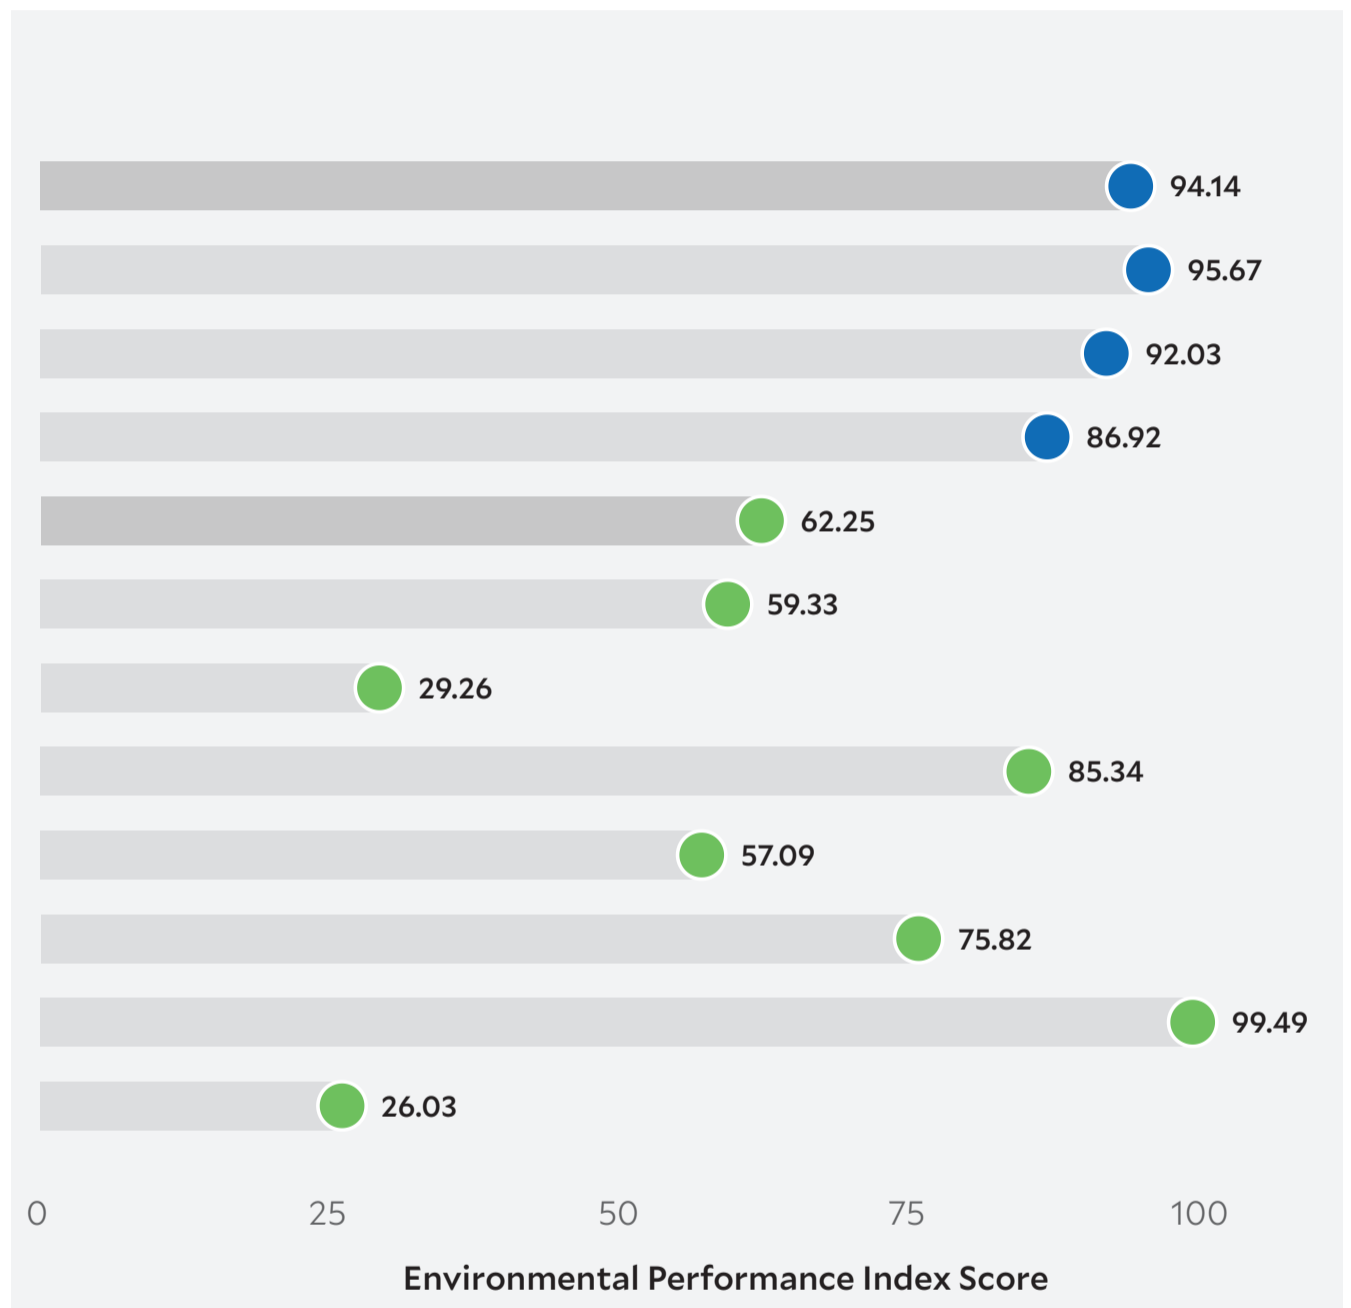

Country Scorecard

Issue Categories

Rank

Environmental Health

15

Air Quality

15

Water & Sanitation

28

Heavy Metals

22

Ecosystem Vitality

44

Biodiversity & Habitat

127

Forests

47

Fisheries

4

Climate & Energy

57

Air Pollution

26

Water Resources

9

Agriculture

111

Peer Comparisons

WEALTH [GDP *per capita*]

SIMILARITY**

DEMOGRAPHICS [POP. DENSITY]

* Sustainable Development Goals Index. ** Based on k-nearest neighbors algorithm